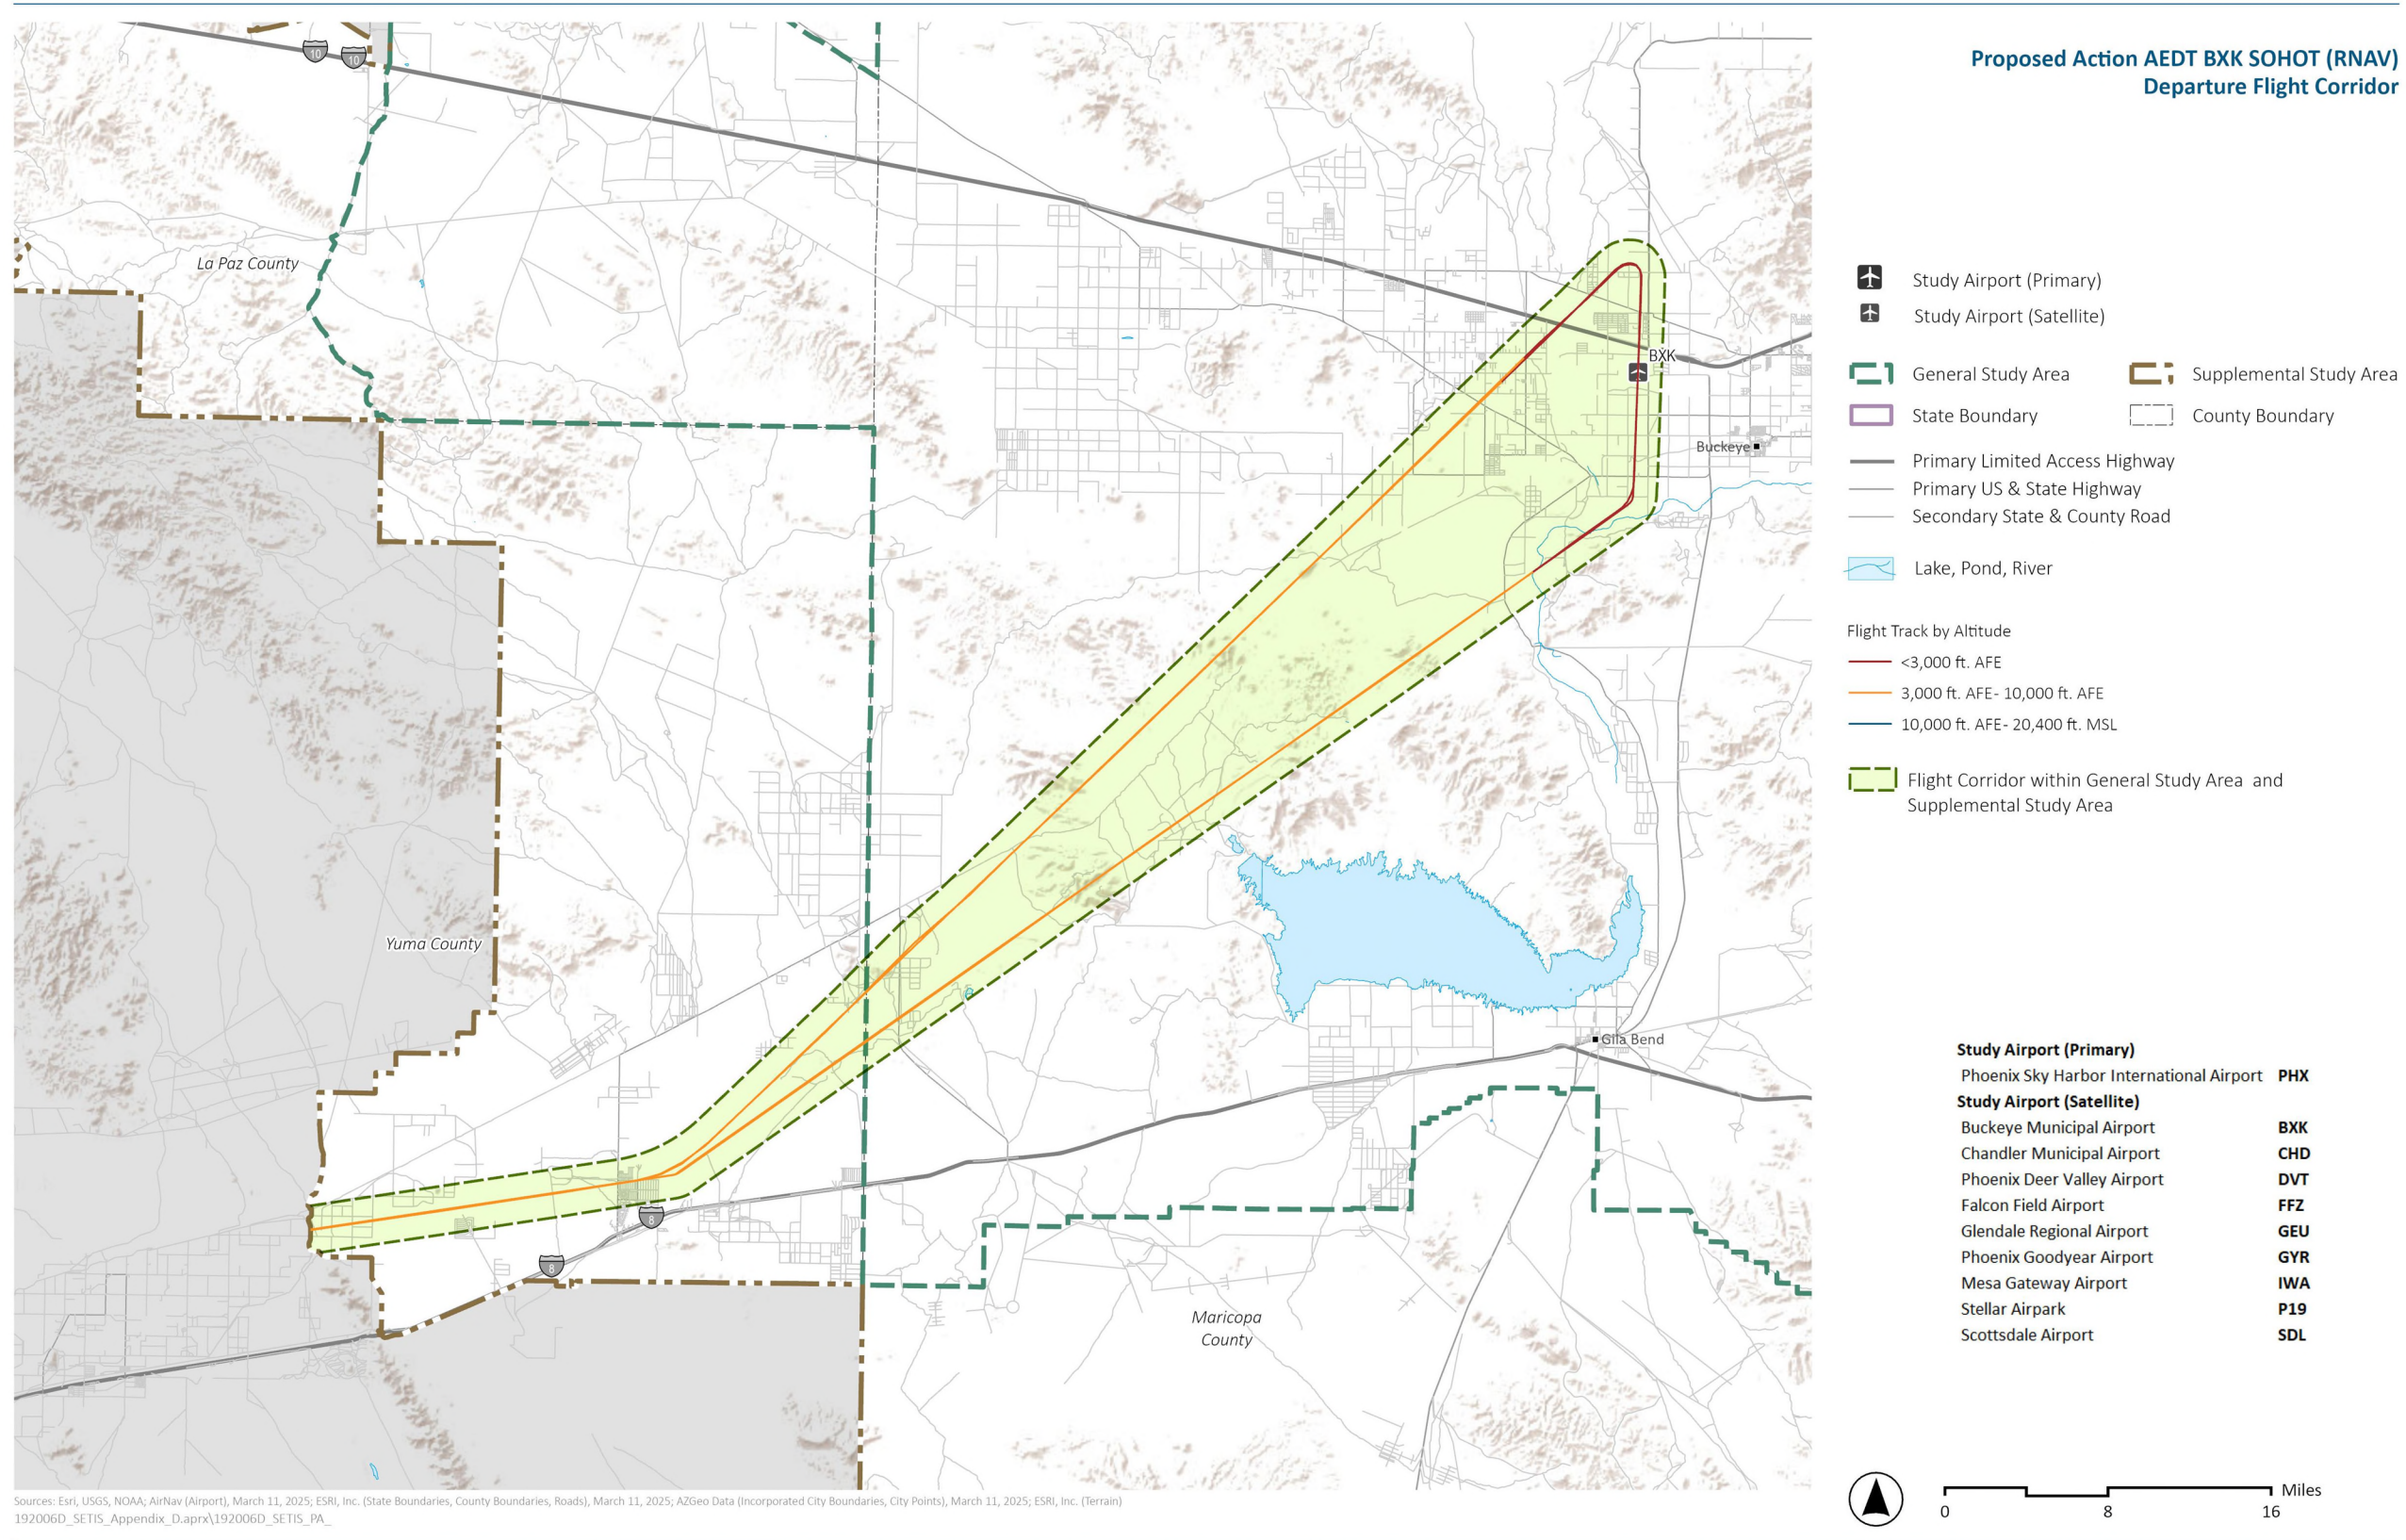

Appendix I

I.2 Buckeye Municipal Airport (BXK) Proposed Action Arrival and Departure Flight Corridors

This page intentionally left blank.

List of Exhibits

Exhibit I.2-1. Proposed Action AEDT BXK FYTRS (RNAV) Arrival Flight Corridor	I-43
Exhibit I.2-2. Proposed Action AEDT BXK JNKYD (RNAV) Arrival Flight Corridor.....	I-44
Exhibit I.2-3. Proposed Action AEDT BXK MCAIN (RNAV) Arrival Flight Corridor.....	I-45
Exhibit I.2-4. Proposed Action AEDT BXK MZCAL (RNAV) Arrival Flight Corridor.....	I-46
Exhibit I.2-5. Proposed Action AEDT BXK Vector North Arrival Flight Corridor.....	I-47
Exhibit I.2-6. Proposed Action AEDT BXK Vector Northwest Arrival Flight Corridor	I-48
Exhibit I.2-7. Proposed Action AEDT BXK Vector Southeast Arrival Flight Corridor	I-49
Exhibit I.2-8. Proposed Action AEDT BXK AMLEA (RNAV) Departure Flight Corridor	I-50
Exhibit I.2-9. Proposed Action AEDT BXK BLOND (RNAV) Departure Flight Corridor.....	I-51
Exhibit I.2-10. Proposed Action AEDT BXK DNHIL (RNAV) Departure Flight Corridor.....	I-52
Exhibit I.2-11. Proposed Action AEDT BXK SLOTZ (RNAV) Departure Flight Corridor	I-53
Exhibit I.2-12. Proposed Action AEDT BXK SNRIZ (RNAV) Departure Flight Corridor.....	I-54
Exhibit I.2-13. Proposed Action AEDT BXK SOHOT (RNAV) Departure Flight Corridor.....	I-55
Exhibit I.2-14. Proposed Action AEDT BXK WHRSE (RNAV) Departure Flight Corridor	I-56

Exhibit I.2-10. Proposed Action AEDT BXK DNHIL (RNAV) Departure Flight Corridor

Exhibit I.2-11. Proposed Action AEDT BXK SLOTZ (RNAV) Departure Flight Corridor

Exhibit I.2-12. Proposed Action AEDT BXK SNRIZ (RNAV) Departure Flight Corridor

Exhibit I.2-13. Proposed Action AEDT BXK SOHOT (RNAV) Departure Flight Corridor

Exhibit I.2-14. Proposed Action AEDT B XK WHRSE (RNAV) Departure Flight Corridor