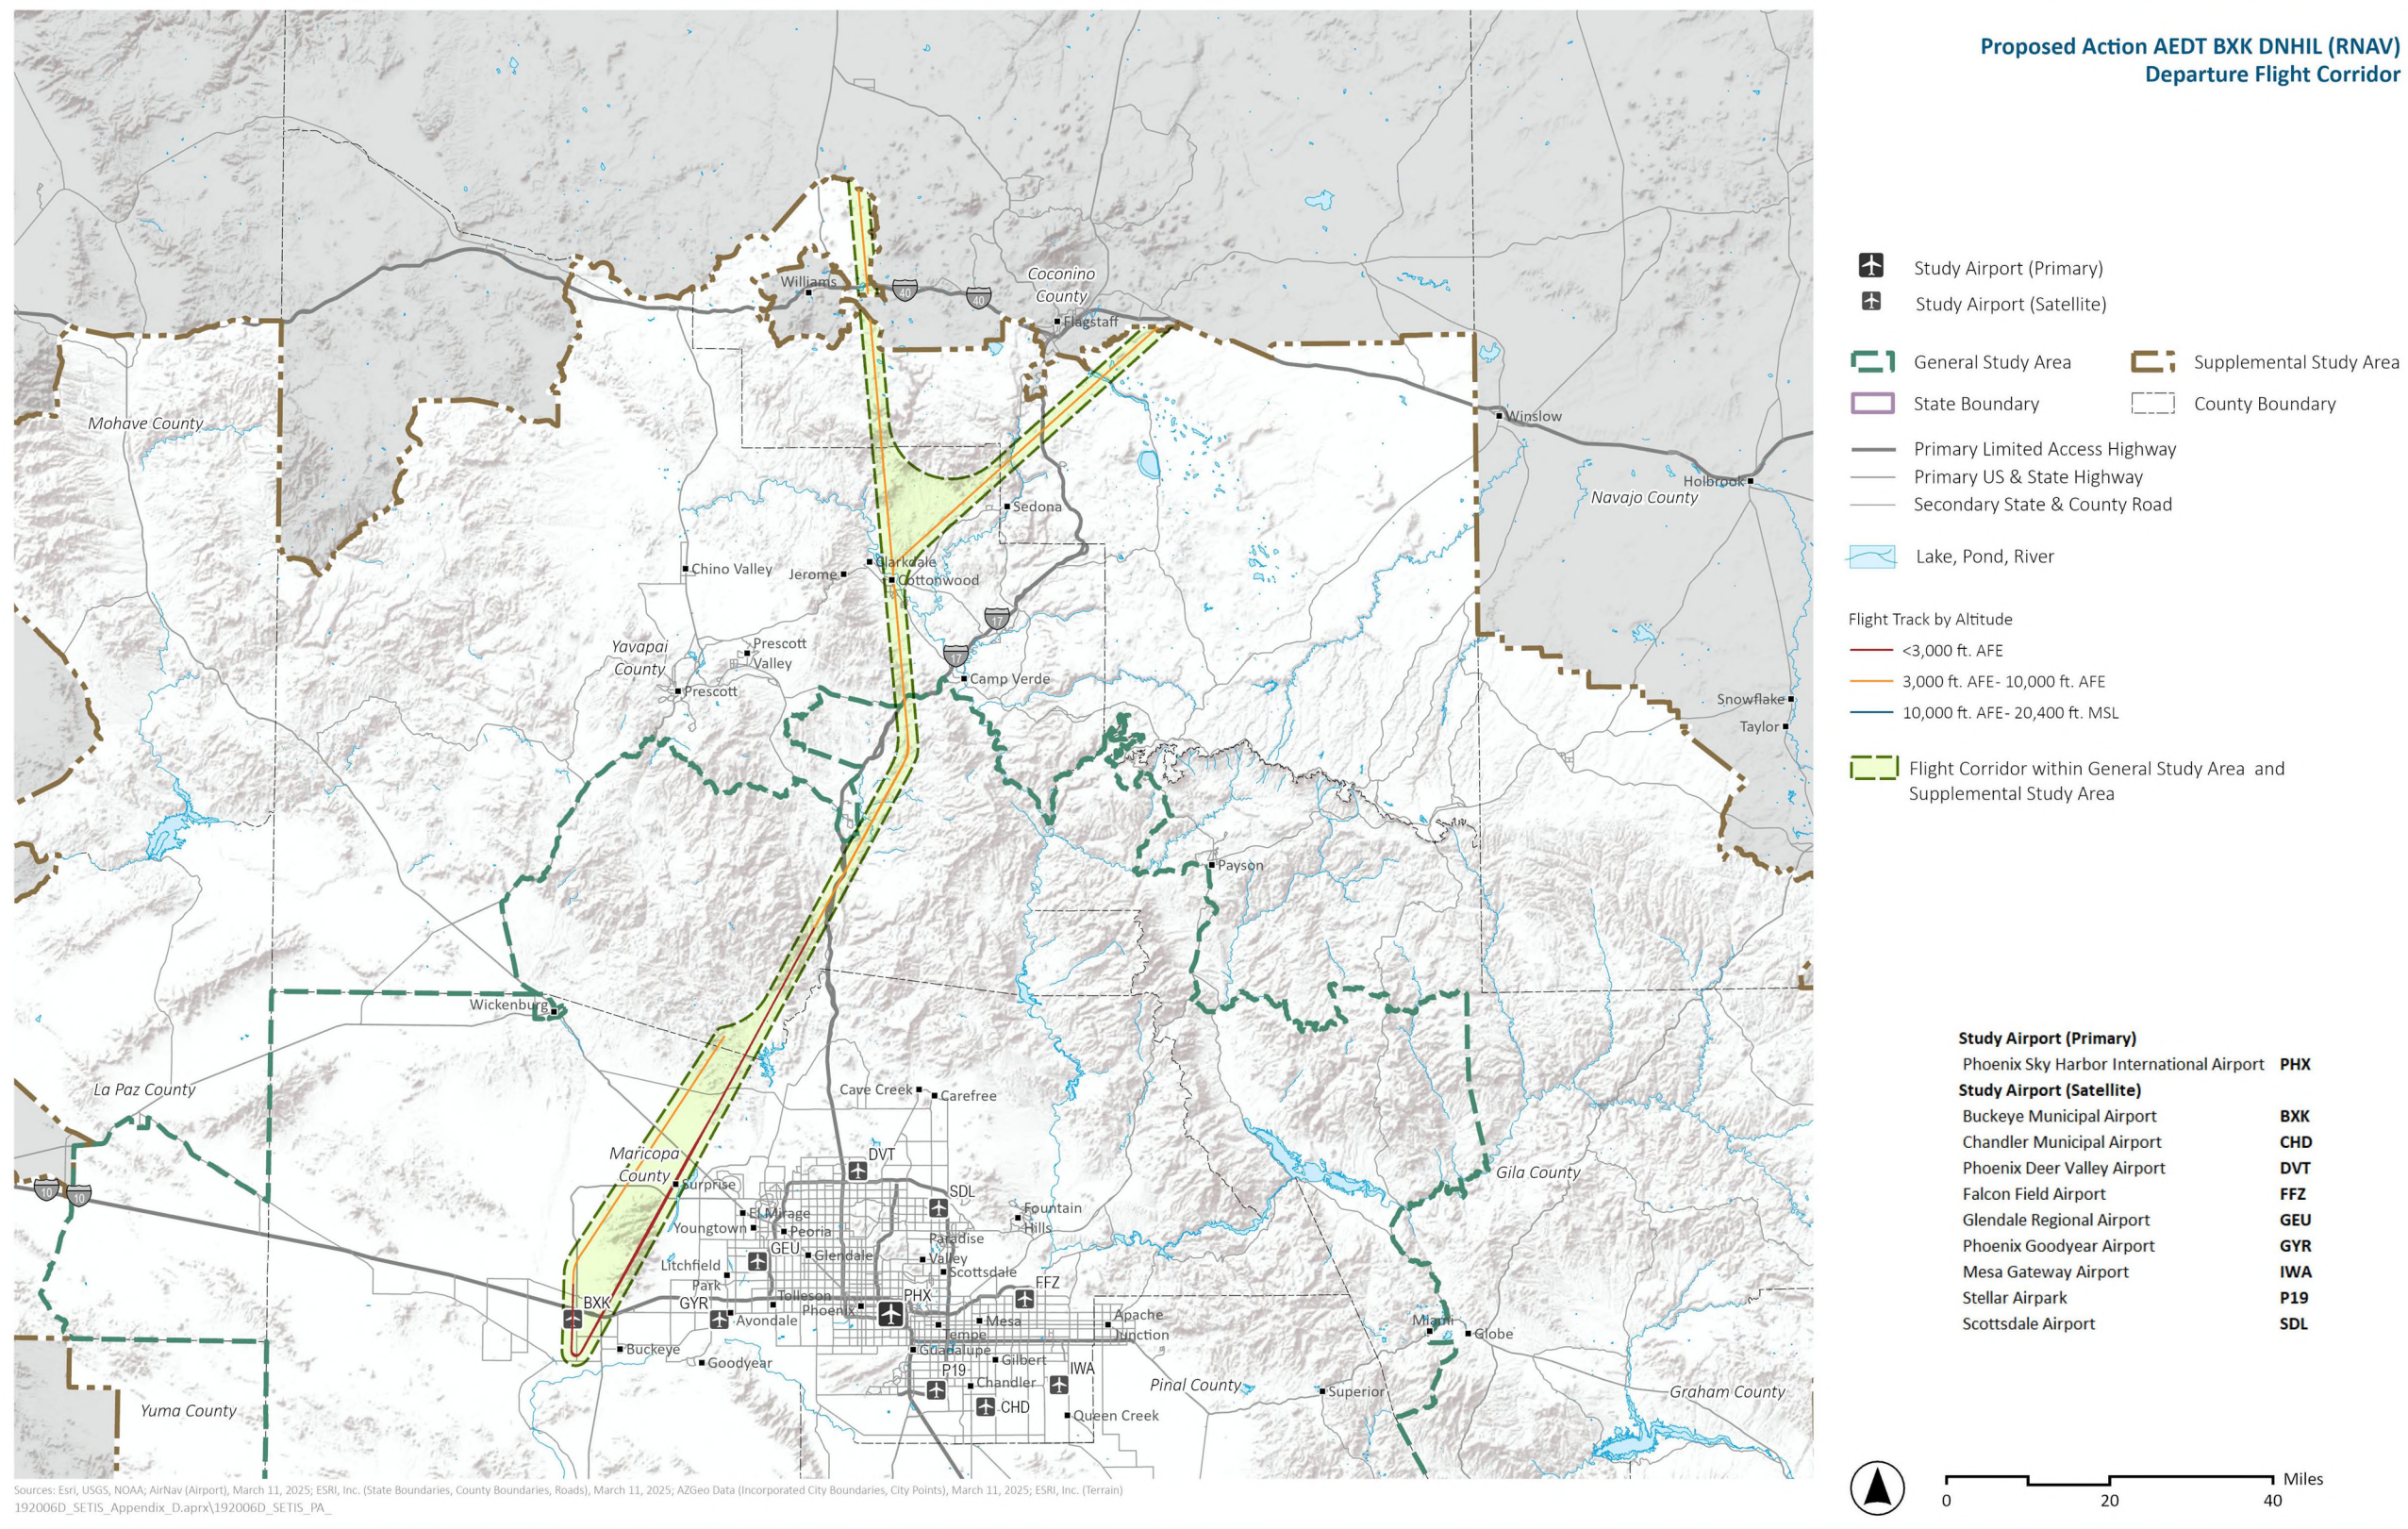

Appendix I

I.2 Buckeye Municipal Airport (BXK) Proposed Action Arrival and Departure Flight Corridors

This page intentionally left blank.

List of Exhibits

Exhibit I.2-1. Proposed Action AEDT BXK FYTRS (RNAV) Arrival Flight Corridor	I-43
Exhibit I.2-2. Proposed Action AEDT BXK JNKYD (RNAV) Arrival Flight Corridor.....	I-44
Exhibit I.2-3. Proposed Action AEDT BXK MCAIN (RNAV) Arrival Flight Corridor.....	I-45
Exhibit I.2-4. Proposed Action AEDT BXK MZCAL (RNAV) Arrival Flight Corridor.....	I-46
Exhibit I.2-5. Proposed Action AEDT BXK Vector North Arrival Flight Corridor.....	I-47
Exhibit I.2-6. Proposed Action AEDT BXK Vector Northwest Arrival Flight Corridor	I-48
Exhibit I.2-7. Proposed Action AEDT BXK Vector Southeast Arrival Flight Corridor	I-49
Exhibit I.2-8. Proposed Action AEDT BXK AMLEA (RNAV) Departure Flight Corridor	I-50
Exhibit I.2-9. Proposed Action AEDT BXK BLOND (RNAV) Departure Flight Corridor.....	I-51
Exhibit I.2-10. Proposed Action AEDT BXK DNHIL (RNAV) Departure Flight Corridor.....	I-52
Exhibit I.2-11. Proposed Action AEDT BXK SLOTZ (RNAV) Departure Flight Corridor	I-53
Exhibit I.2-12. Proposed Action AEDT BXK SNRIZ (RNAV) Departure Flight Corridor.....	I-54
Exhibit I.2-13. Proposed Action AEDT BXK SOHOT (RNAV) Departure Flight Corridor.....	I-55
Exhibit I.2-14. Proposed Action AEDT BXK WHRSE (RNAV) Departure Flight Corridor	I-56

Exhibit I.2-10. Proposed Action AEDT BXK DNHIL (RNAV) Departure Flight Corridor

Exhibit I.2-11. Proposed Action AEDT BXK SLOTZ (RNAV) Departure Flight Corridor

Exhibit I.2-12. Proposed Action AEDT BXK SNRIZ (RNAV) Departure Flight Corridor

Exhibit I.2-13. Proposed Action AEDT BXK SOHOT (RNAV) Departure Flight Corridor

Exhibit I.2-14. Proposed Action AEDT B XK WHRSE (RNAV) Departure Flight Corridor