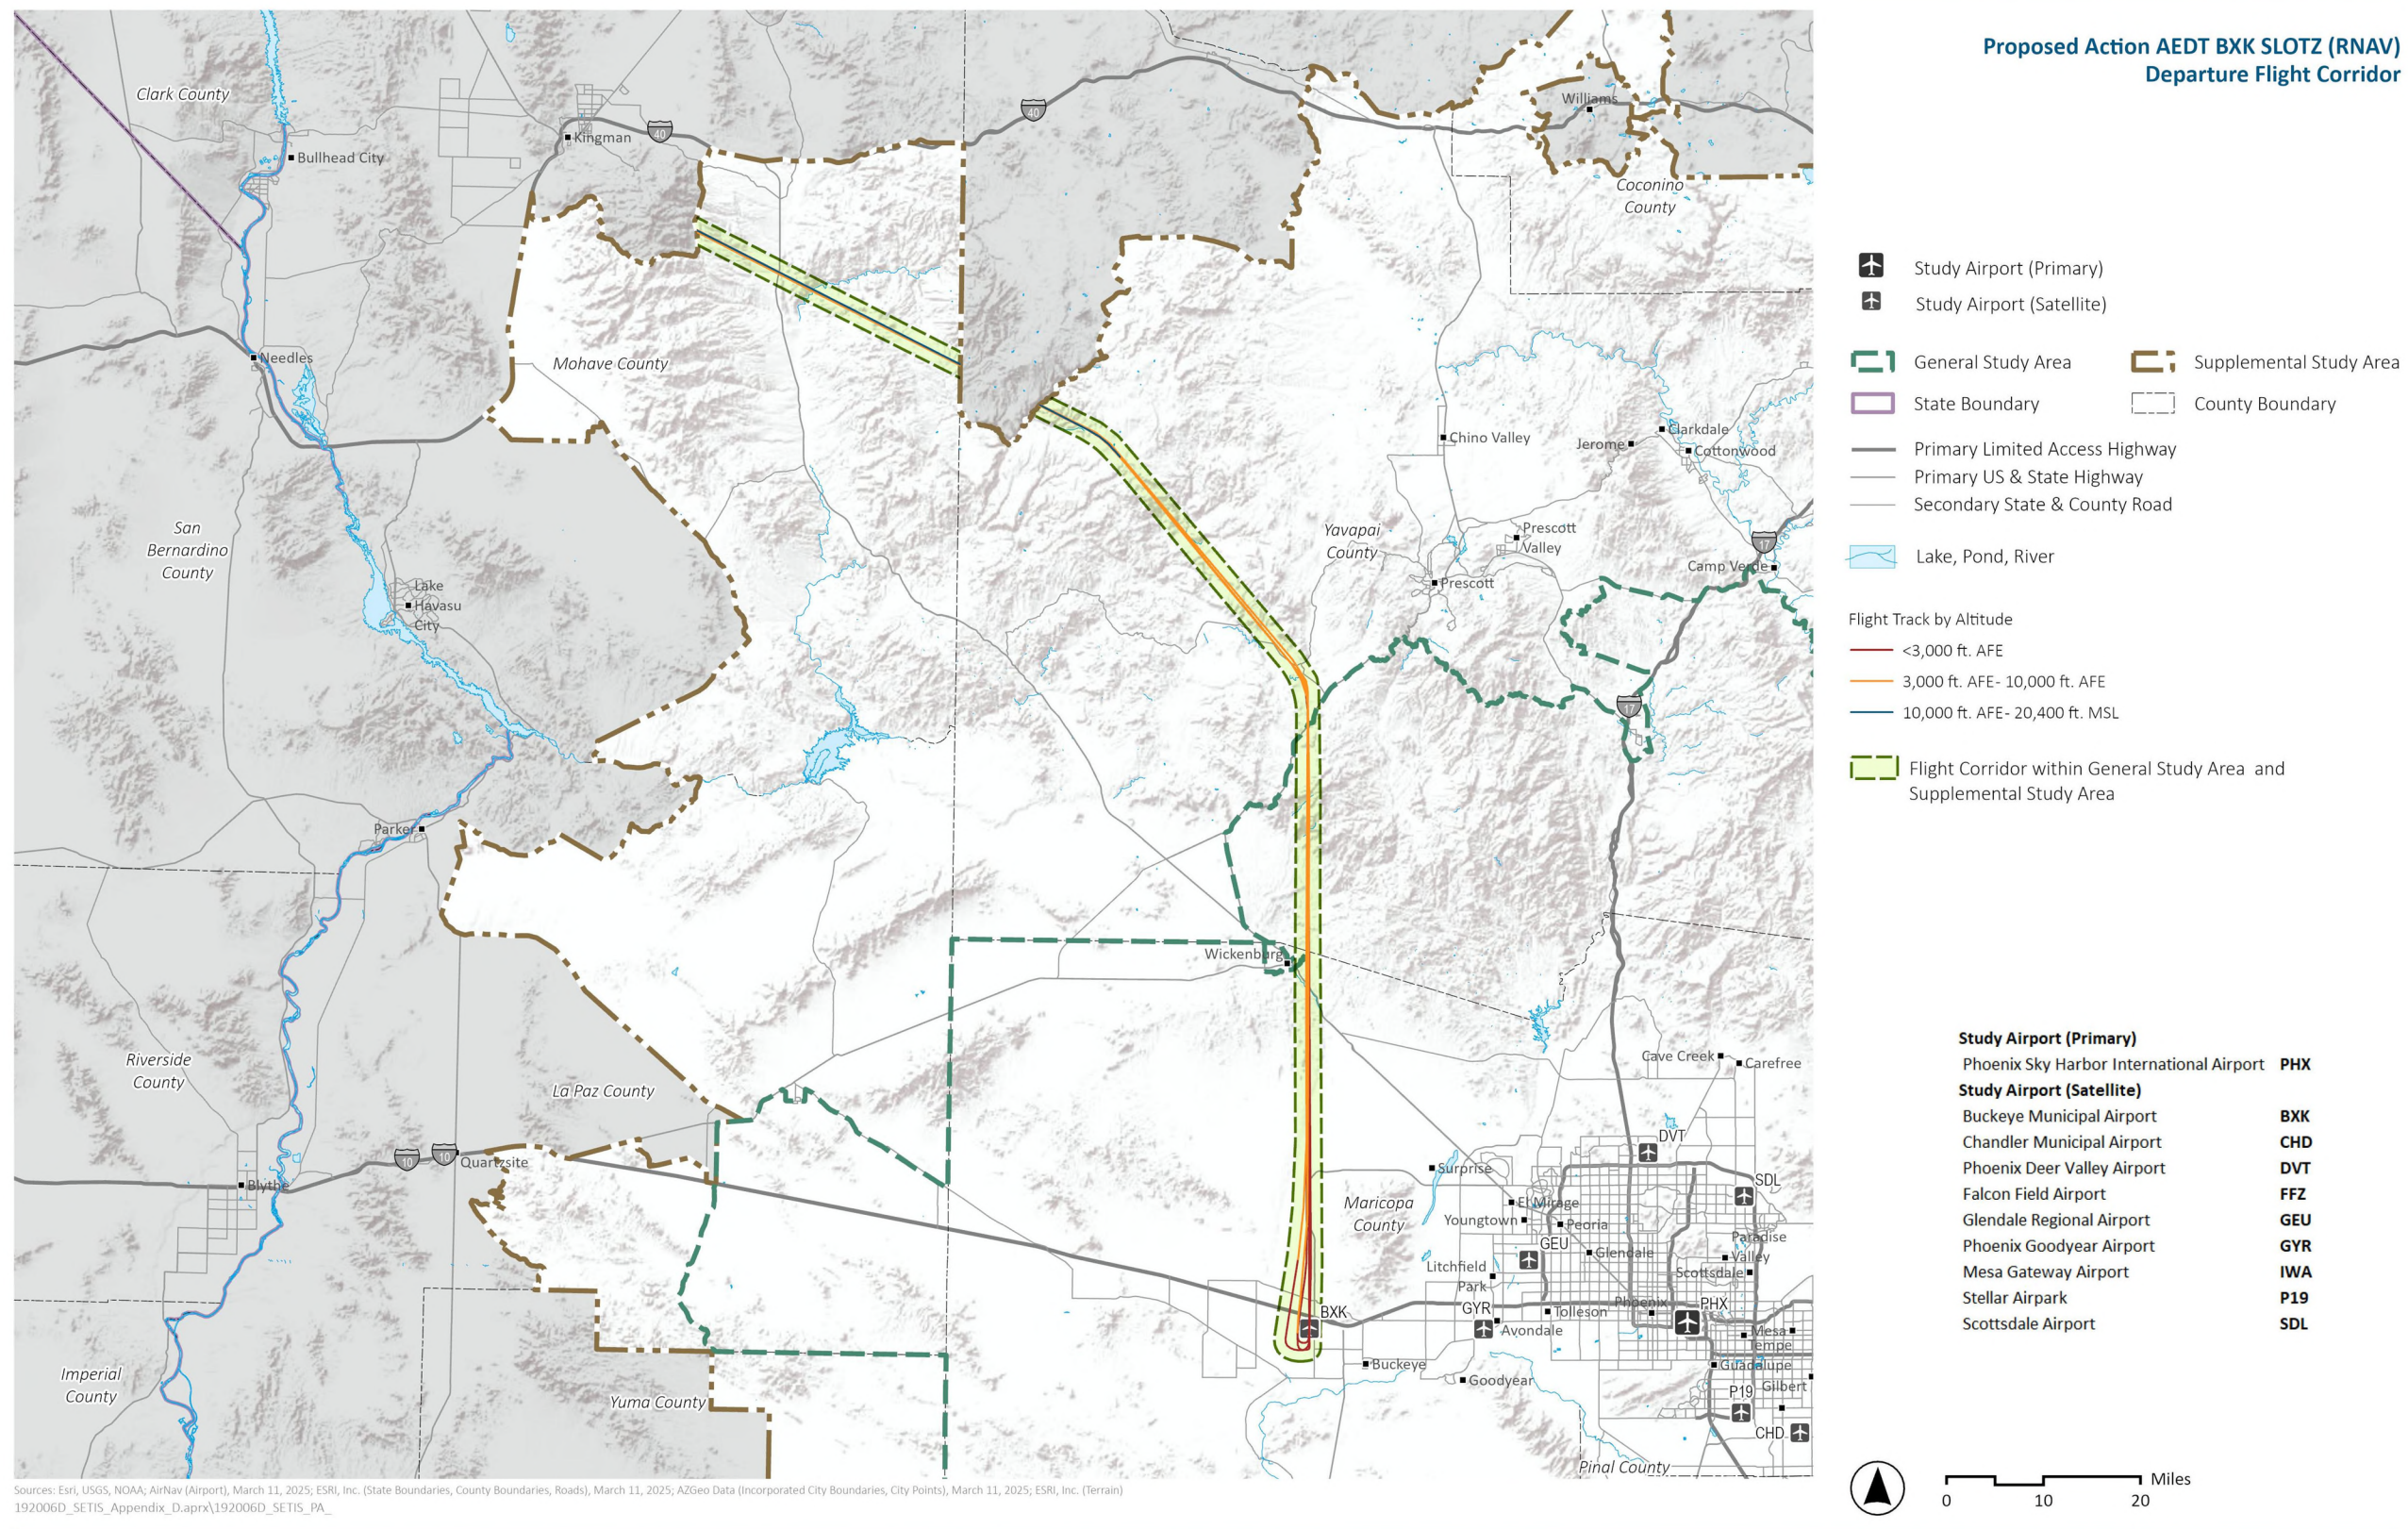

Appendix I

I.2 Buckeye Municipal Airport (BXK) Proposed Action Arrival and Departure Flight Corridors

This page intentionally left blank.

List of Exhibits

Exhibit I.2-1. Proposed Action AEDT BXK FYTRS (RNAV) Arrival Flight Corridor	I-43
Exhibit I.2-2. Proposed Action AEDT BXK JNKYD (RNAV) Arrival Flight Corridor.....	I-44
Exhibit I.2-3. Proposed Action AEDT BXK MCAIN (RNAV) Arrival Flight Corridor.....	I-45
Exhibit I.2-4. Proposed Action AEDT BXK MZCAL (RNAV) Arrival Flight Corridor.....	I-46
Exhibit I.2-5. Proposed Action AEDT BXK Vector North Arrival Flight Corridor.....	I-47
Exhibit I.2-6. Proposed Action AEDT BXK Vector Northwest Arrival Flight Corridor	I-48
Exhibit I.2-7. Proposed Action AEDT BXK Vector Southeast Arrival Flight Corridor	I-49
Exhibit I.2-8. Proposed Action AEDT BXK AMLEA (RNAV) Departure Flight Corridor	I-50
Exhibit I.2-9. Proposed Action AEDT BXK BLOND (RNAV) Departure Flight Corridor.....	I-51
Exhibit I.2-10. Proposed Action AEDT BXK DNHIL (RNAV) Departure Flight Corridor.....	I-52
Exhibit I.2-11. Proposed Action AEDT BXK SLOTZ (RNAV) Departure Flight Corridor	I-53
Exhibit I.2-12. Proposed Action AEDT BXK SNRIZ (RNAV) Departure Flight Corridor.....	I-54
Exhibit I.2-13. Proposed Action AEDT BXK SOHOT (RNAV) Departure Flight Corridor.....	I-55
Exhibit I.2-14. Proposed Action AEDT BXK WHRSE (RNAV) Departure Flight Corridor	I-56

Exhibit I.2-10. Proposed Action AEDT BXK DNHIL (RNAV) Departure Flight Corridor

Exhibit I.2-11. Proposed Action AEDT BXK SLOTZ (RNAV) Departure Flight Corridor

Exhibit I.2-12. Proposed Action AEDT BXK SNRIZ (RNAV) Departure Flight Corridor

Exhibit I.2-13. Proposed Action AEDT BXK SOHOT (RNAV) Departure Flight Corridor

Exhibit I.2-14. Proposed Action AEDT B XK WHRSE (RNAV) Departure Flight Corridor