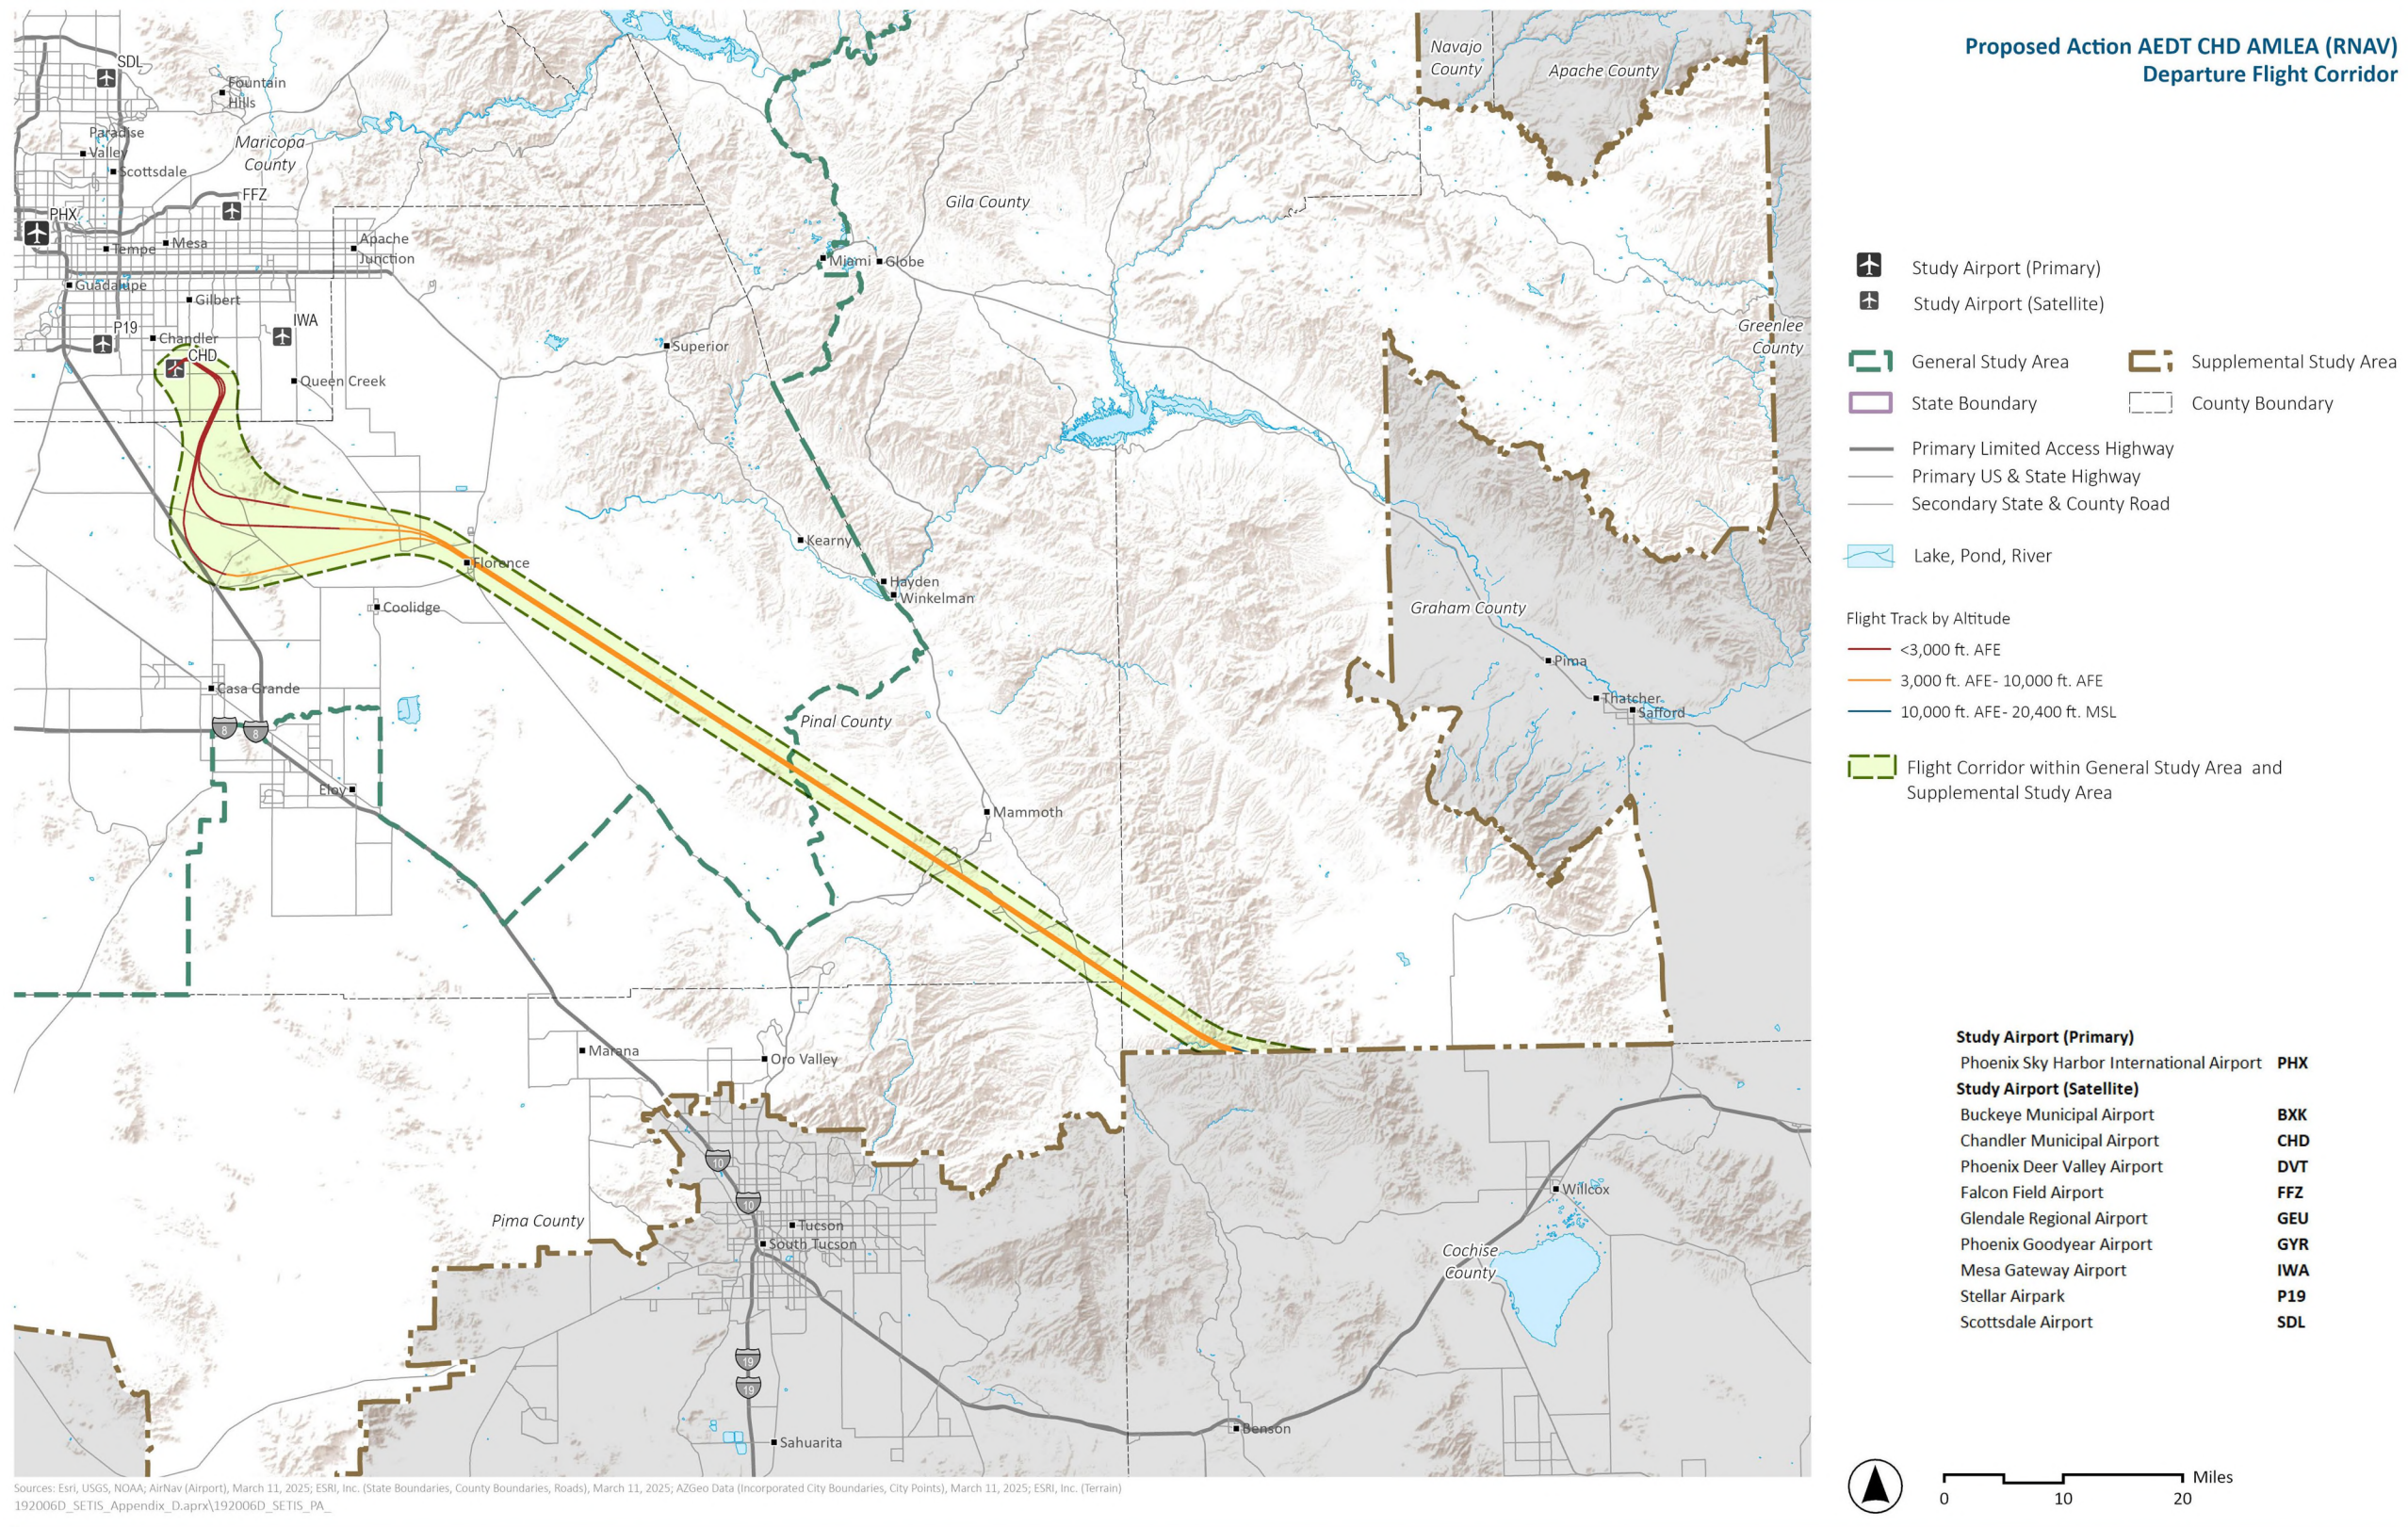

Appendix I

I.3 Chandler Municipal Airport (CHD) Proposed Action Arrival and Departure Flight Corridors

This page intentionally left blank.

List of Exhibits

File 1 of 2

Exhibit I.3-1. Proposed Action AEDT CHD FYTRS (RNAV) Arrival Flight Corridor.....	I-61
Exhibit I.3-2. Proposed Action AEDT CHD JNKYD (RNAV) Arrival Flight Corridor.....	I-62
Exhibit I.3-3. Proposed Action AEDT CHD LEAGG (RNAV) Arrival Flight Corridor	I-63
Exhibit I.3-4. Proposed Action AEDT CHD MCAIN (RNAV) Arrival Flight Corridor.....	I-64
Exhibit I.3-5. Proposed Action AEDT CHD Vector Northwest Arrival Flight Corridor	I-65
Exhibit I.3-6. Proposed Action AEDT CHD Vector West Arrival Flight Corridor	I-66
Exhibit I.3-7. Proposed Action AEDT CHD AMLEA (RNAV) Departure Flight Corridor.....	I-67
Exhibit I.3-8. Proposed Action AEDT CHD BLOND (RNAV) Departure Flight Corridor.....	I-68
Exhibit I.3-9. Proposed Action AEDT CHD DNHIL (RNAV) Departure Flight Corridor	I-69
Exhibit I.3-10. Proposed Action AEDT CHD JEKLE (RNAV) Departure Flight Corridor	I-70

Exhibit I.3-5. Proposed Action AEDT CHD Vector Northwest Arrival Flight Corridor

Exhibit I.3-6. Proposed Action AEDT CHD Vector West Arrival Flight Corridor

Exhibit I.3-7. Proposed Action AEDT CHD AMLEA (RNAV) Departure Flight Corridor