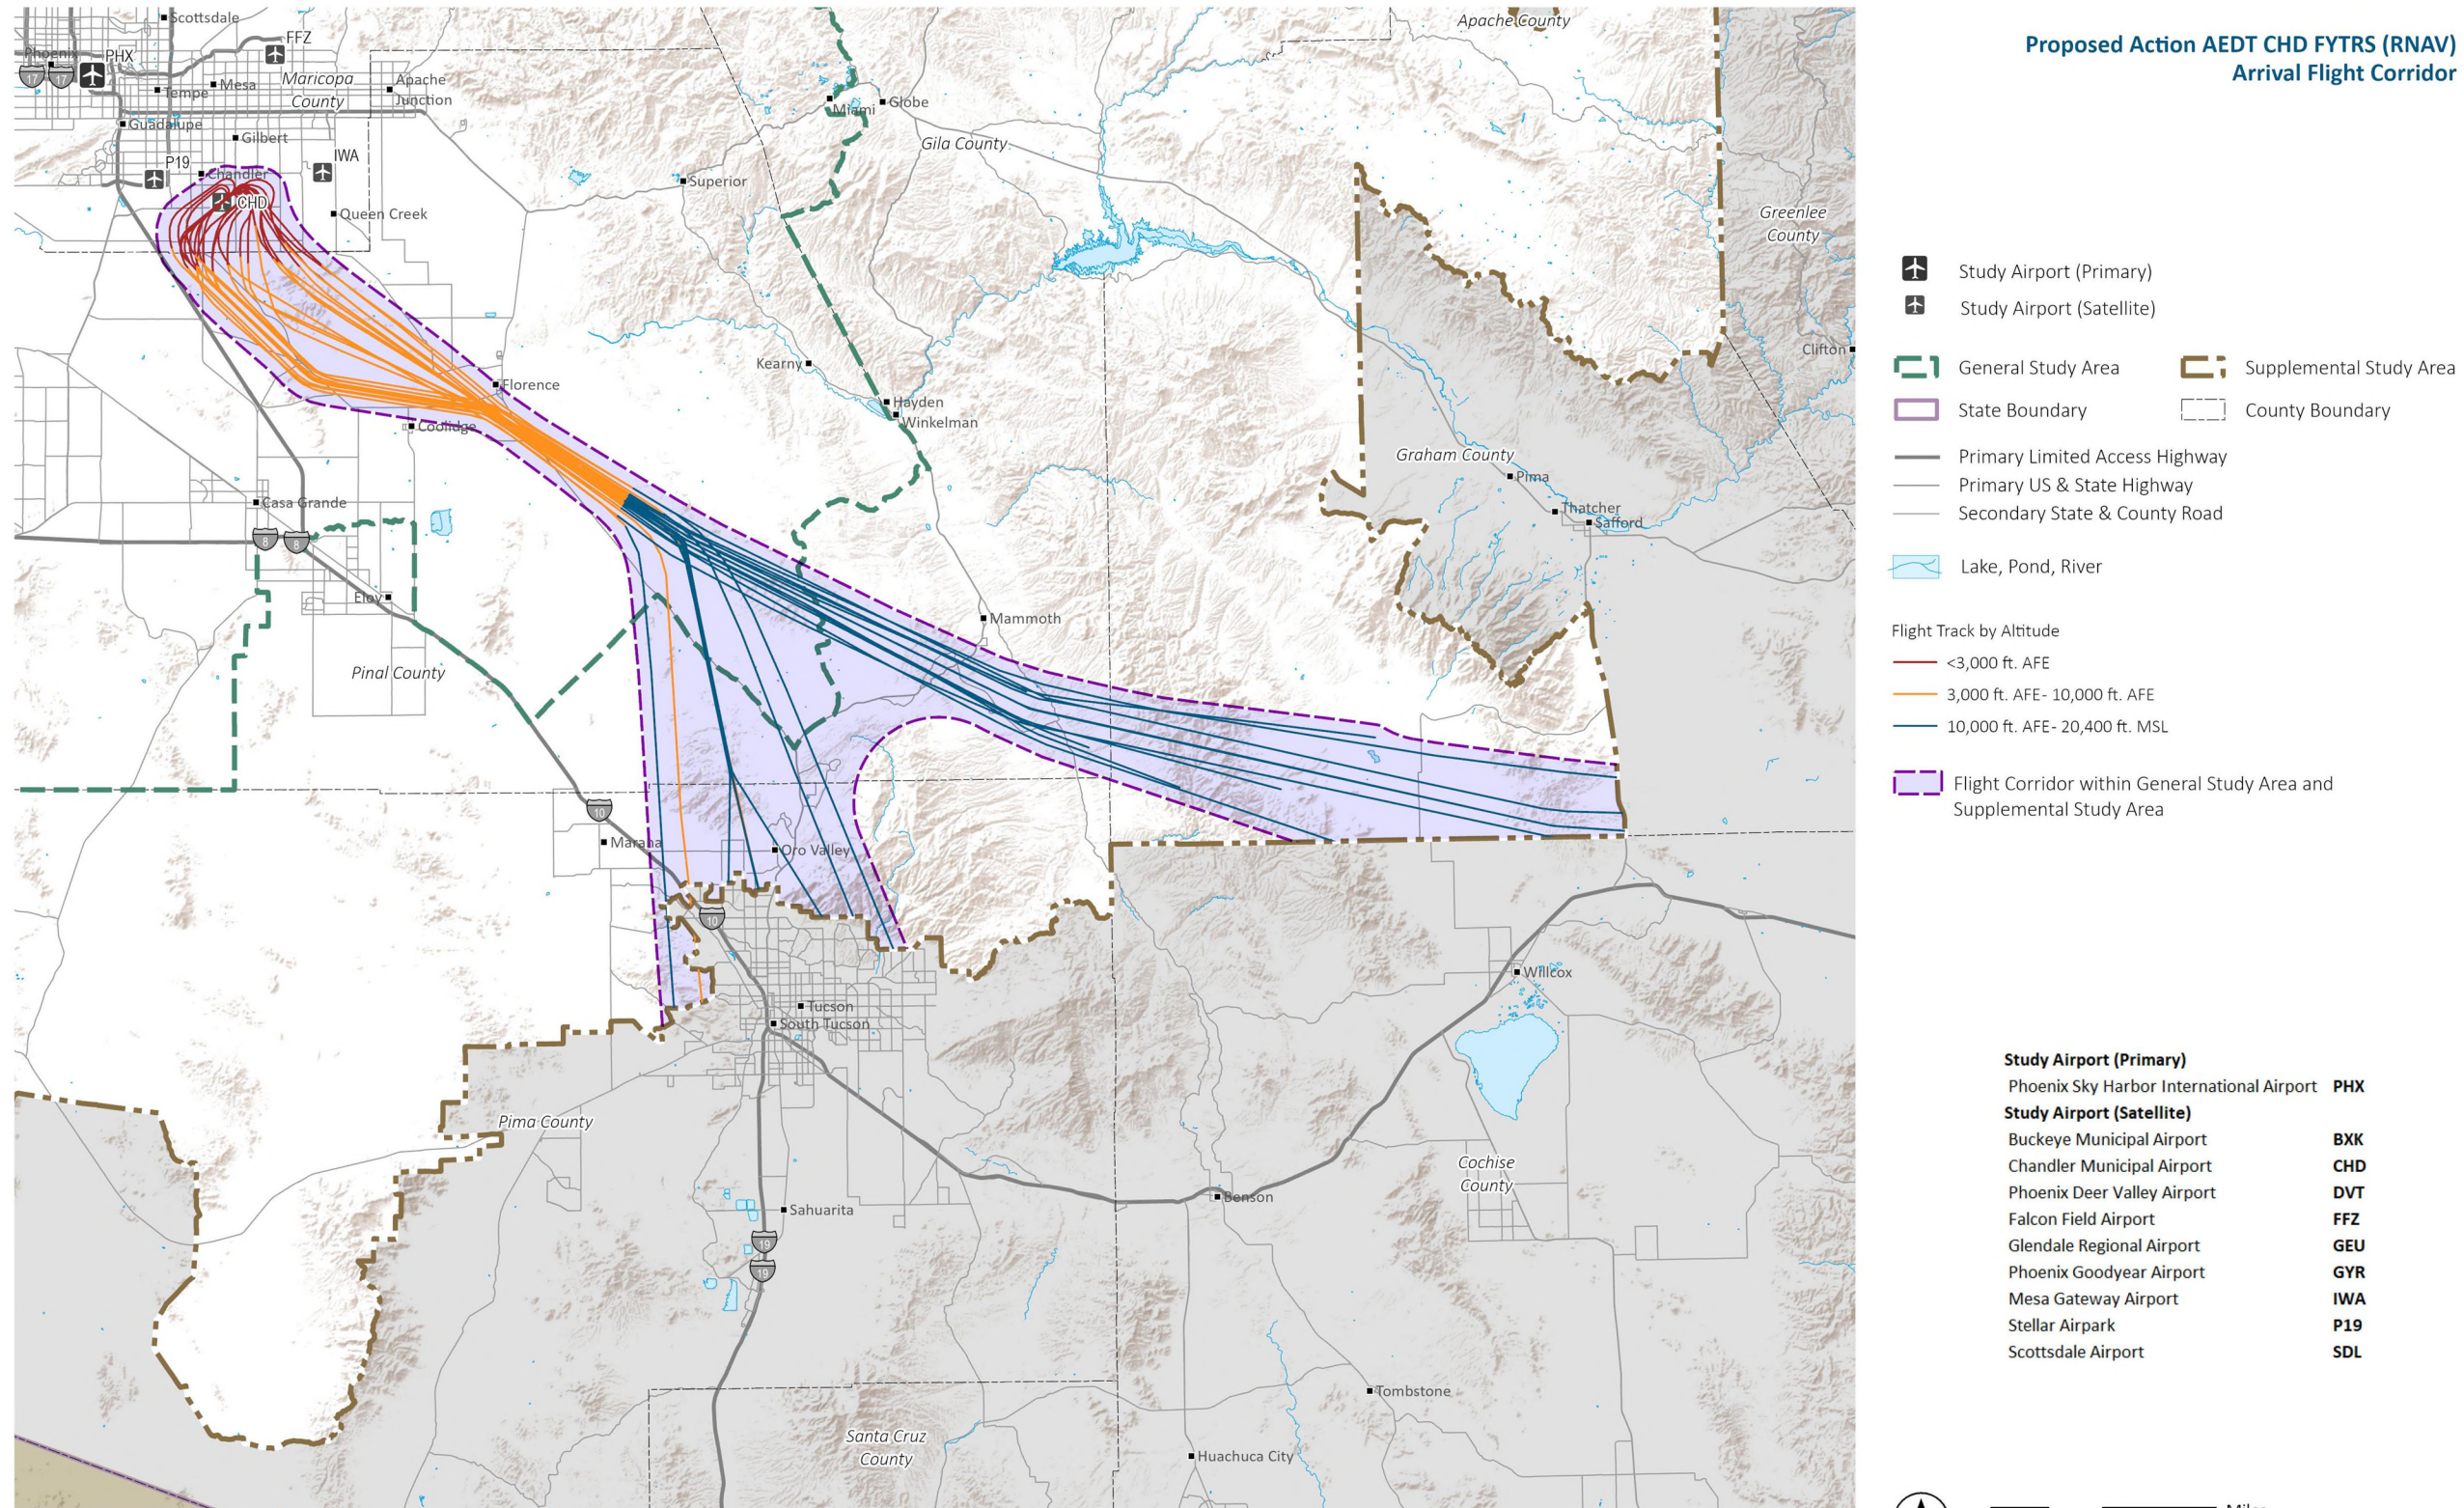

Exhibit I.3-1. Proposed Action AEDT CHD FYTRS (RNAV) Arrival Flight Corridor

Sources: Esri, USGS, NOAA; AirNav (Airport), March 11, 2025; ESRI, Inc. (State Boundaries, County Boundaries, Roads), March 11, 2025; AZGeo Data (Incorporated City Boundaries, City Points), March 11, 2025; ESRI, Inc. (Terrain) 192006D_SETIS_Appendix_D.aprx\192006D_SETIS_PA_