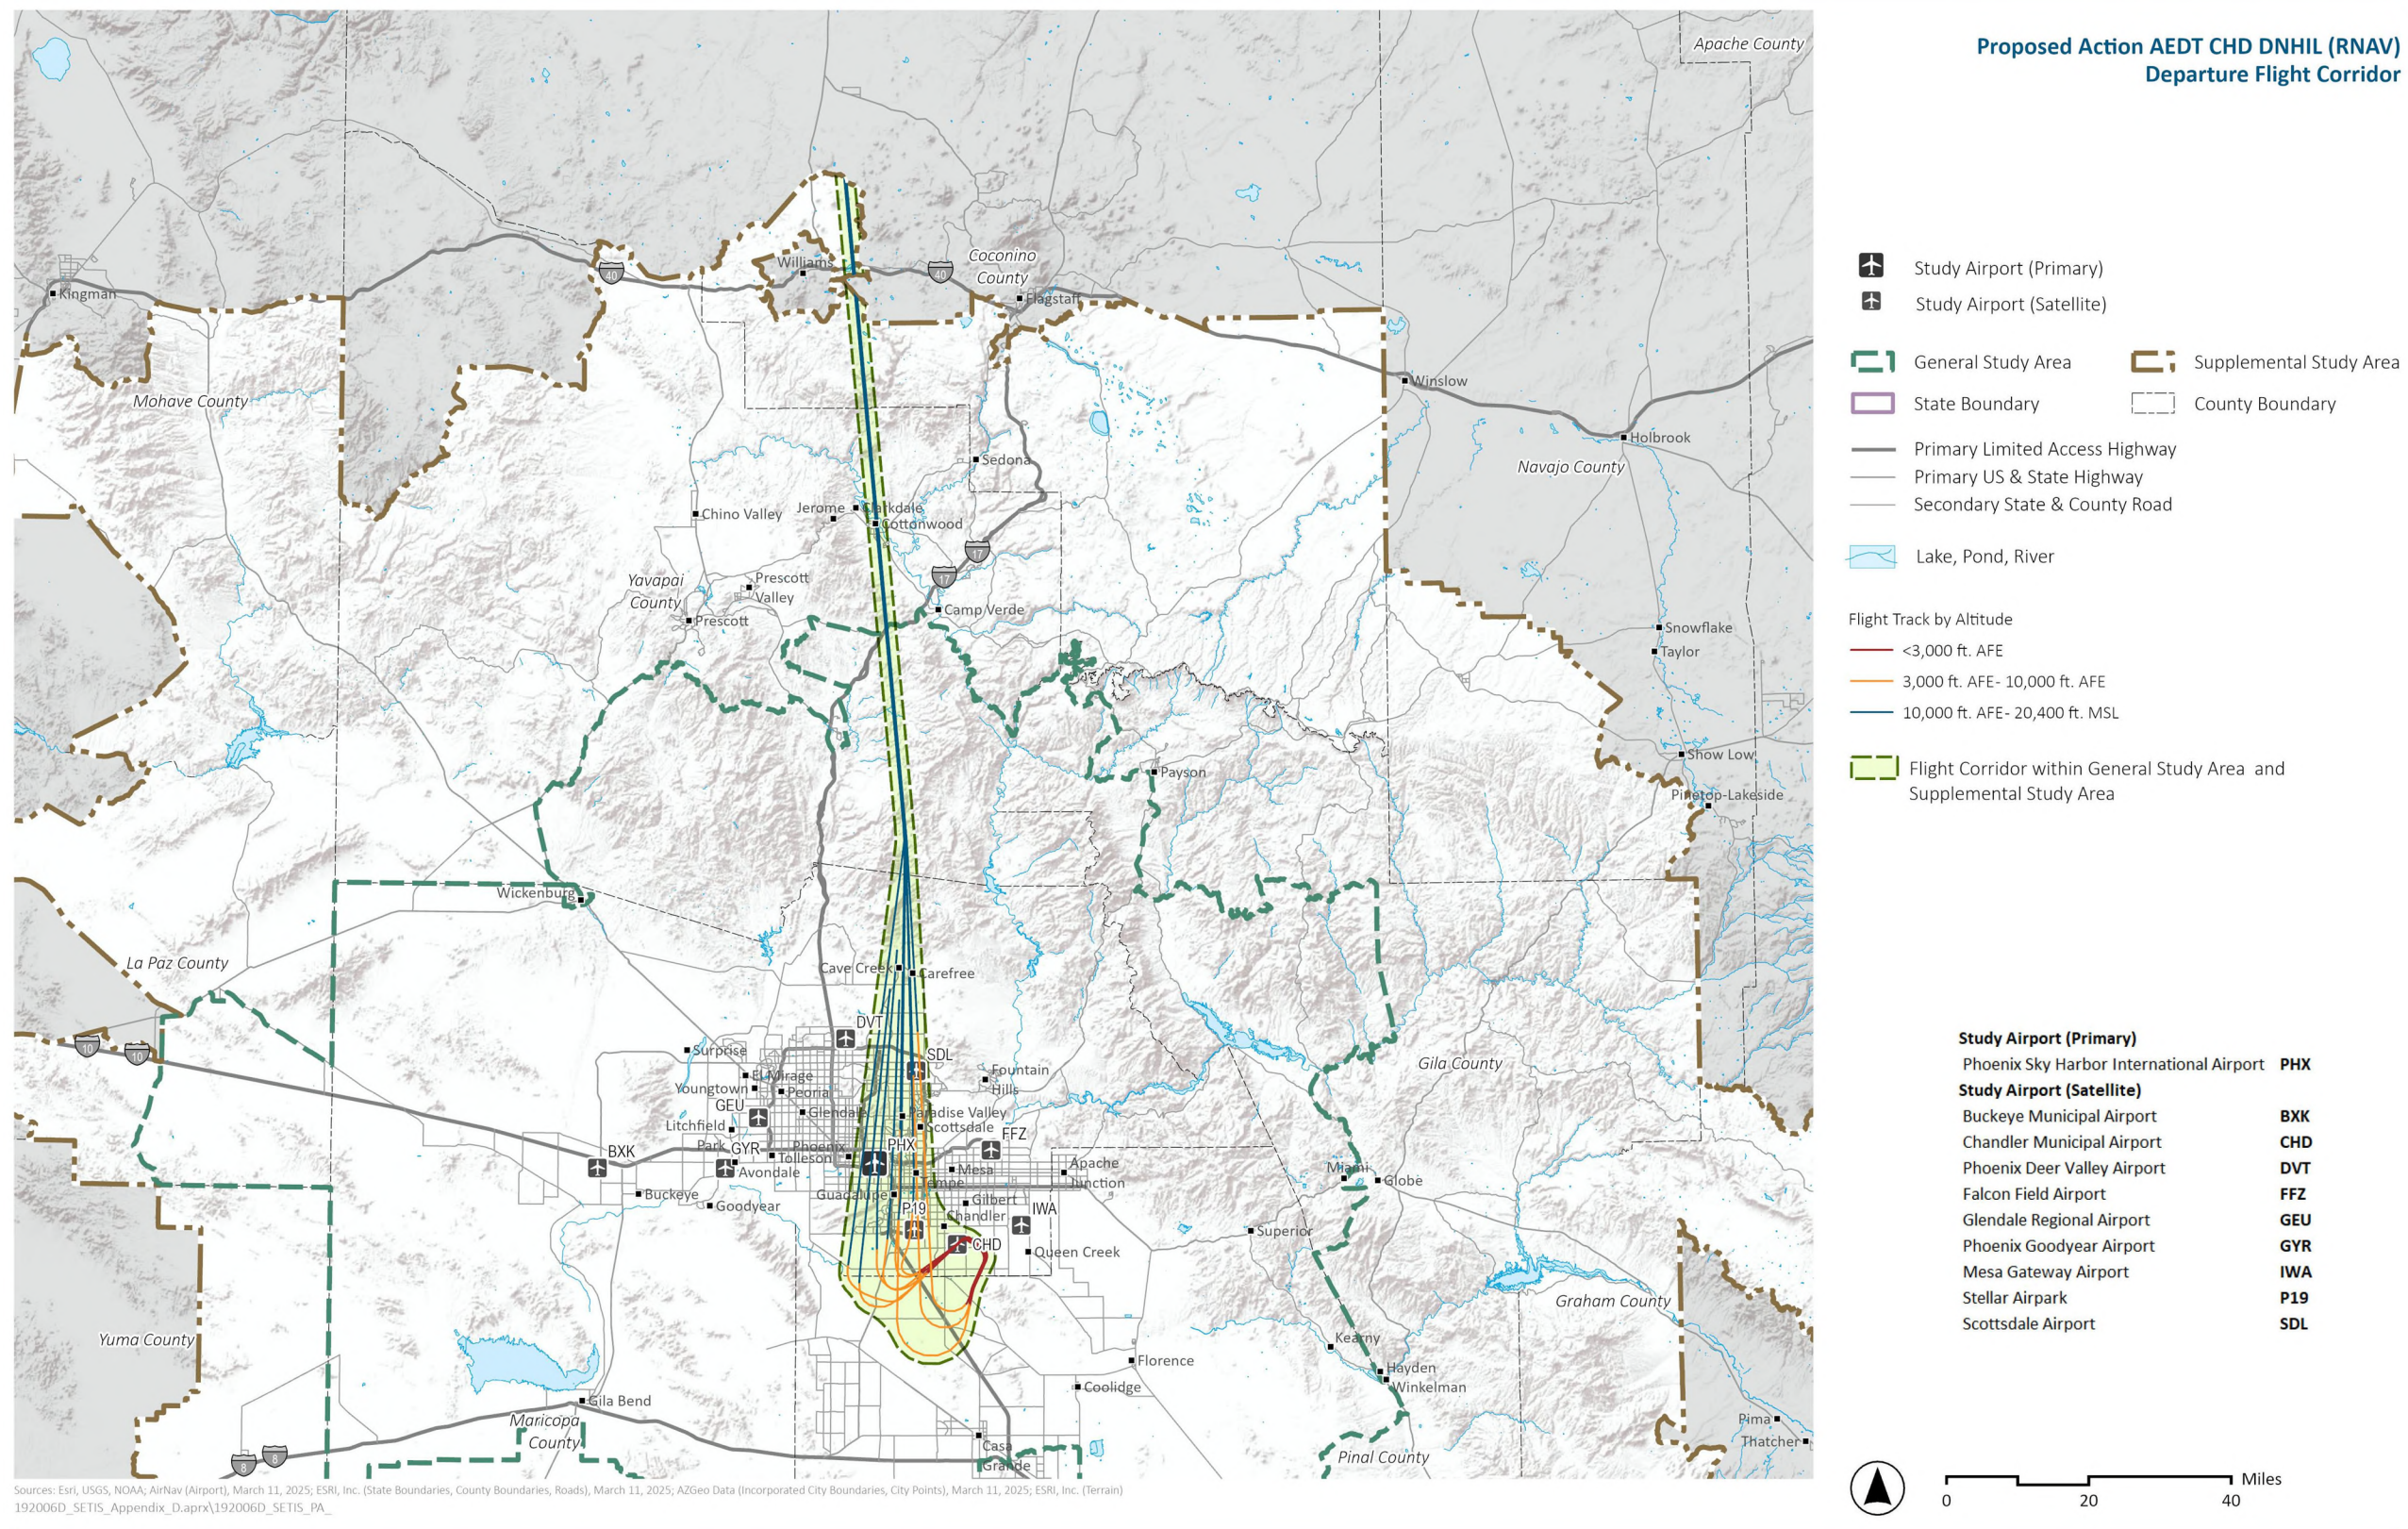

Appendix I

I.3 Chandler Municipal Airport (CHD) Proposed Action Arrival and Departure Flight Corridors

This page intentionally left blank.

List of Exhibits

File 1 of 2

Exhibit I.3-1. Proposed Action AEDT CHD FYTRS (RNAV) Arrival Flight Corridor.....	I-61
Exhibit I.3-2. Proposed Action AEDT CHD JNKYD (RNAV) Arrival Flight Corridor.....	I-62
Exhibit I.3-3. Proposed Action AEDT CHD LEAGG (RNAV) Arrival Flight Corridor	I-63
Exhibit I.3-4. Proposed Action AEDT CHD MCAIN (RNAV) Arrival Flight Corridor.....	I-64
Exhibit I.3-5. Proposed Action AEDT CHD Vector Northwest Arrival Flight Corridor	I-65
Exhibit I.3-6. Proposed Action AEDT CHD Vector West Arrival Flight Corridor	I-66
Exhibit I.3-7. Proposed Action AEDT CHD AMLEA (RNAV) Departure Flight Corridor.....	I-67
Exhibit I.3-8. Proposed Action AEDT CHD BLOND (RNAV) Departure Flight Corridor.....	I-68
Exhibit I.3-9. Proposed Action AEDT CHD DNHIL (RNAV) Departure Flight Corridor	I-69
Exhibit I.3-10. Proposed Action AEDT CHD JEKLE (RNAV) Departure Flight Corridor	I-70

Exhibit I.3-5. Proposed Action AEDT CHD Vector Northwest Arrival Flight Corridor

Exhibit I.3-6. Proposed Action AEDT CHD Vector West Arrival Flight Corridor

Exhibit I.3-7. Proposed Action AEDT CHD AMLEA (RNAV) Departure Flight Corridor

Exhibit I.3-8. Proposed Action AEDT CHD BLOND (RNAV) Departure Flight Corridor

Exhibit I.3-9. Proposed Action AEDT CHD DNHIL (RNAV) Departure Flight Corridor

Exhibit I.3-10. Proposed Action AEDT CHD JEKLE (RNAV) Departure Flight Corridor