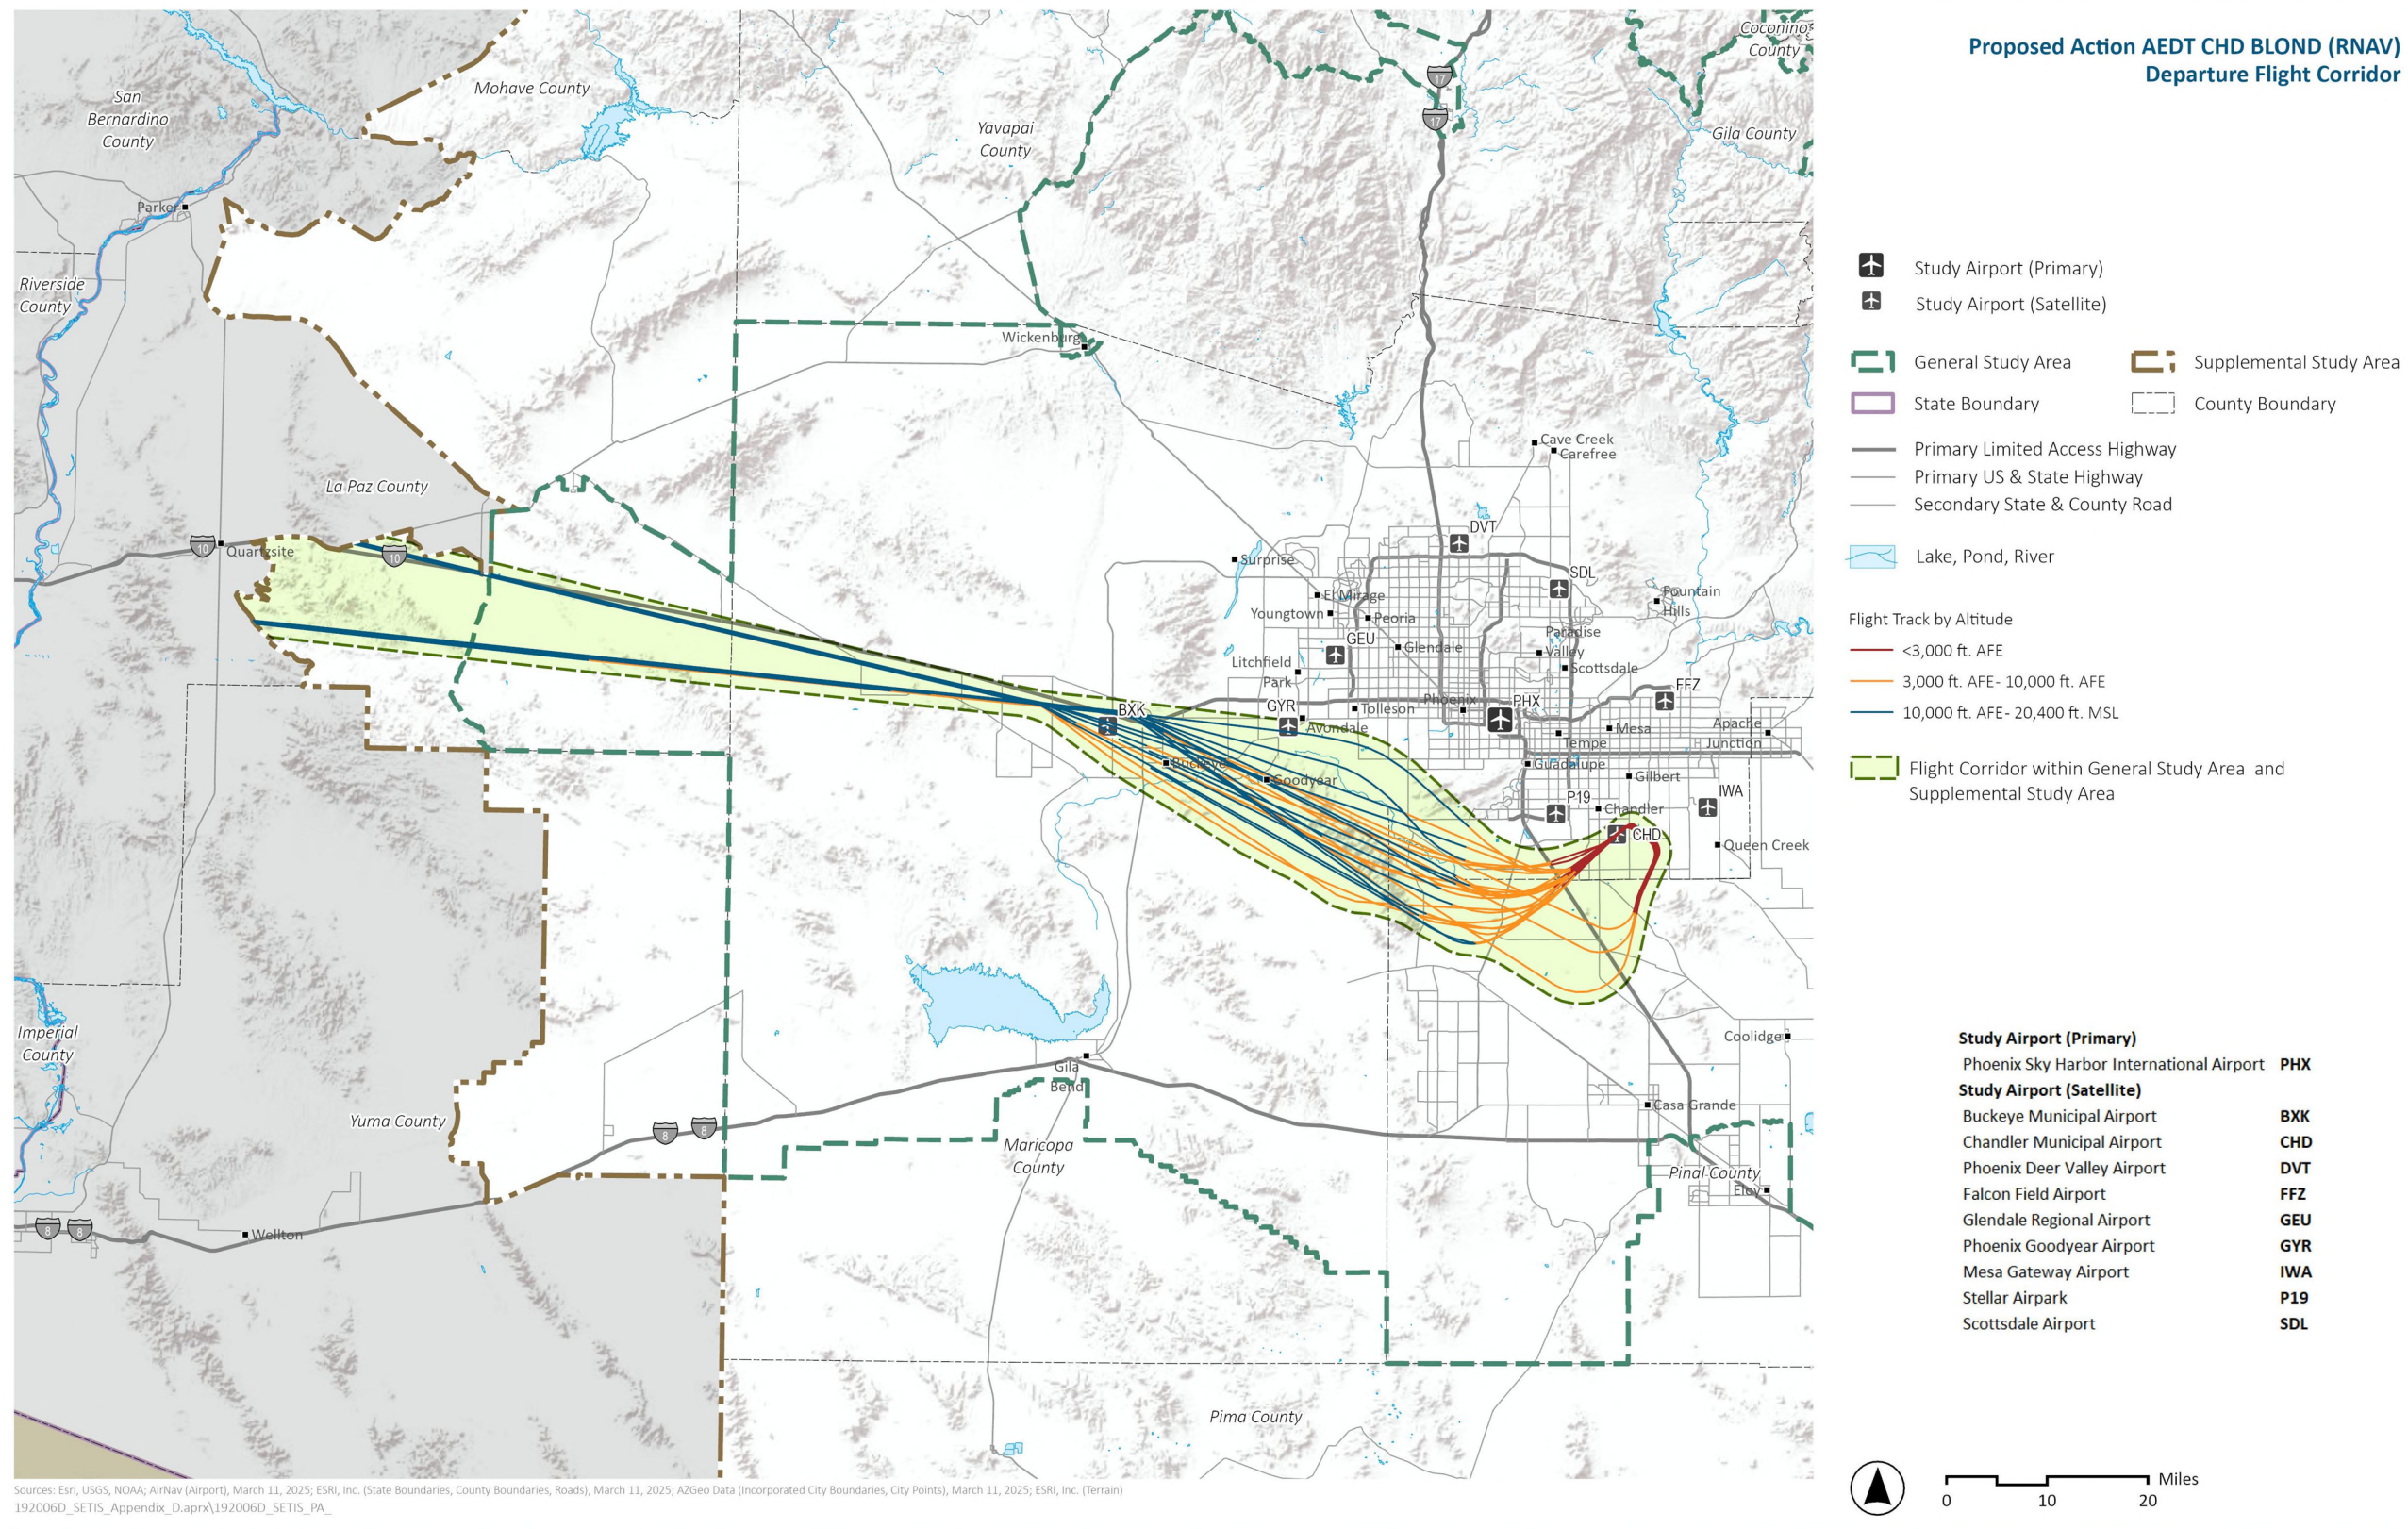

Appendix I

I.3 Chandler Municipal Airport (CHD) Proposed Action Arrival and Departure Flight Corridors

This page intentionally left blank.

List of Exhibits

File 1 of 2

Exhibit I.3-1. Proposed Action AEDT CHD FYTRS (RNAV) Arrival Flight Corridor.....	I-61
Exhibit I.3-2. Proposed Action AEDT CHD JNKYD (RNAV) Arrival Flight Corridor.....	I-62
Exhibit I.3-3. Proposed Action AEDT CHD LEAGG (RNAV) Arrival Flight Corridor	I-63
Exhibit I.3-4. Proposed Action AEDT CHD MCAIN (RNAV) Arrival Flight Corridor.....	I-64
Exhibit I.3-5. Proposed Action AEDT CHD Vector Northwest Arrival Flight Corridor	I-65
Exhibit I.3-6. Proposed Action AEDT CHD Vector West Arrival Flight Corridor	I-66
Exhibit I.3-7. Proposed Action AEDT CHD AMLEA (RNAV) Departure Flight Corridor.....	I-67
Exhibit I.3-8. Proposed Action AEDT CHD BLOND (RNAV) Departure Flight Corridor.....	I-68
Exhibit I.3-9. Proposed Action AEDT CHD DNHIL (RNAV) Departure Flight Corridor	I-69
Exhibit I.3-10. Proposed Action AEDT CHD JEKLE (RNAV) Departure Flight Corridor	I-70

Exhibit I.3-5. Proposed Action AEDT CHD Vector Northwest Arrival Flight Corridor

Exhibit I.3-6. Proposed Action AEDT CHD Vector West Arrival Flight Corridor

Exhibit I.3-7. Proposed Action AEDT CHD AMLEA (RNAV) Departure Flight Corridor

Exhibit I.3-8. Proposed Action AEDT CHD BLOND (RNAV) Departure Flight Corridor

Exhibit I.3-9. Proposed Action AEDT CHD DNHIL (RNAV) Departure Flight Corridor

Exhibit I.3-10. Proposed Action AEDT CHD JEKLE (RNAV) Departure Flight Corridor