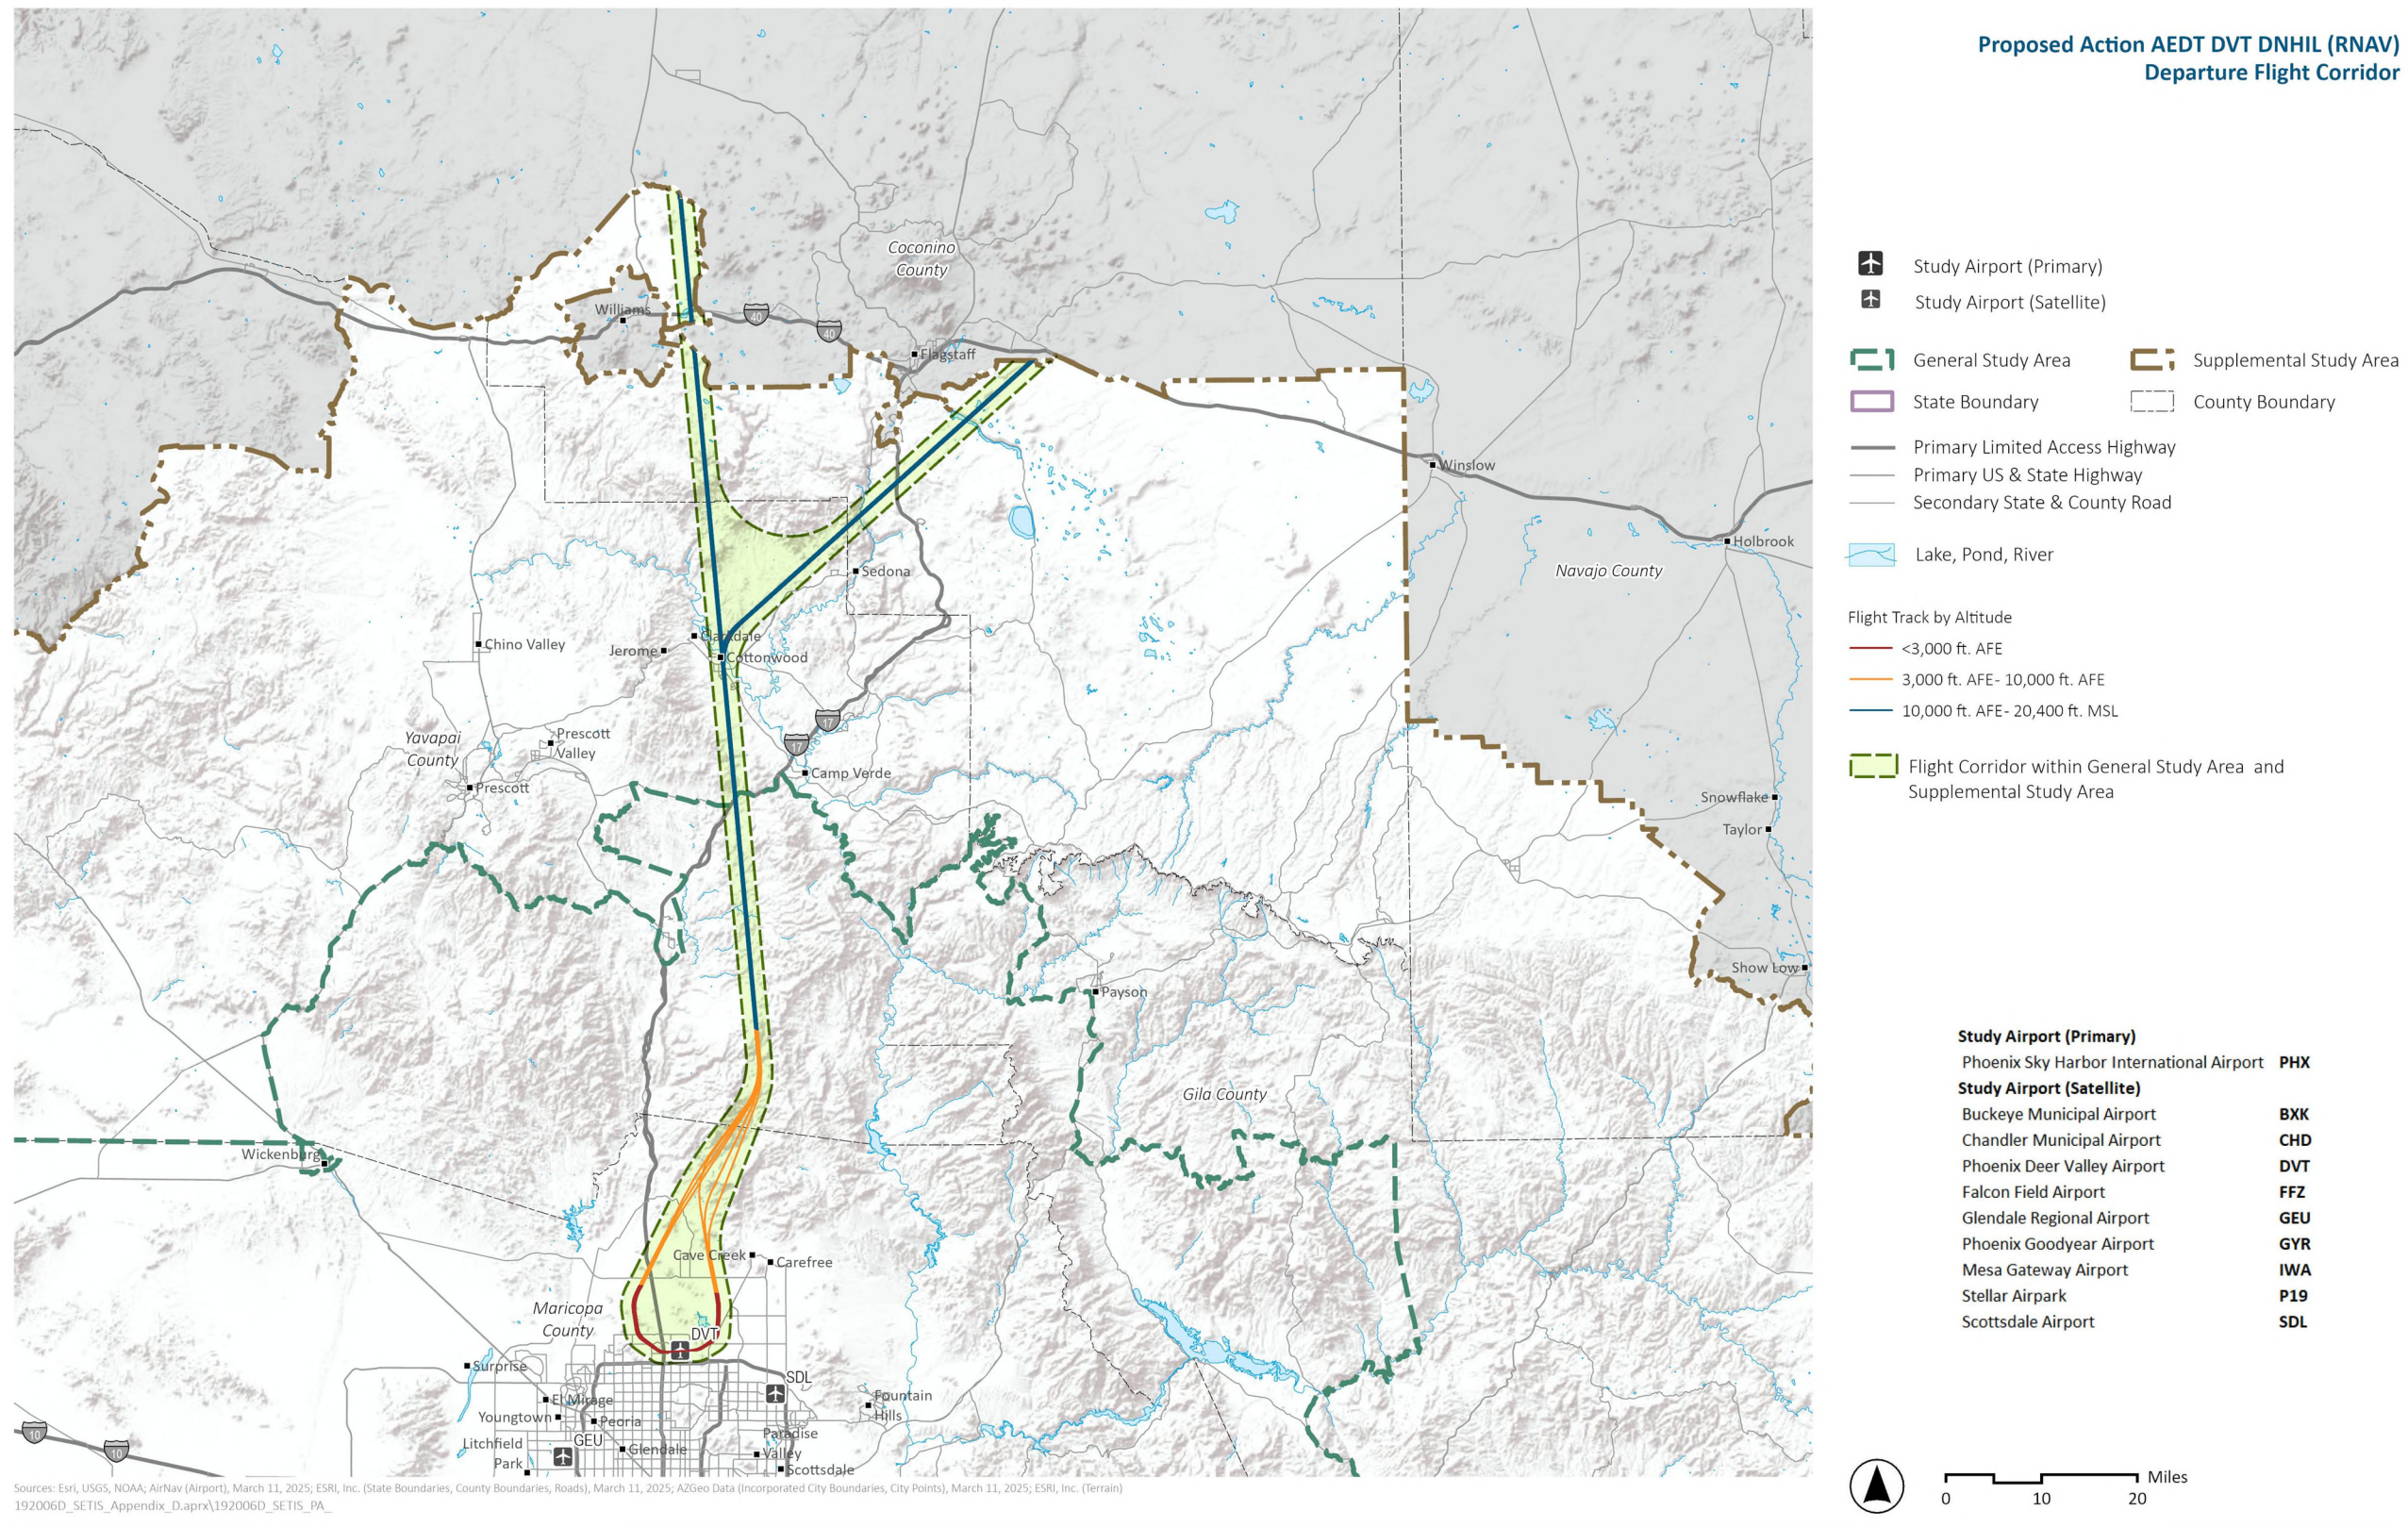

Exhibit I.4-9. Proposed Action AEDT DVT BLOND (RNAV) Departure Flight Corridor

Exhibit I.4-10. Proposed Action AEDT DVT DNHIL (RNAV) Departure Flight Corridor

Exhibit I.4-11. Proposed Action AEDT DVT JEKLE (RNAV) Departure Flight Corridor

Exhibit I.4-12. Proposed Action AEDT DVT SLOTZ (RNAV) Departure Flight Corridor

Exhibit I.4-14. Proposed Action AEDT DVT SNWBD (RNAV) Departure Flight Corridor

Exhibit I.4-15. Proposed Action AEDT DVT SOHOT (RNAV) Departure Flight Corridor

Exhibit I.4-16. Proposed Action AEDT DVT Vector Southeast Departure Flight Corridor

Exhibit I.4-17. Proposed Action AEDT DVT WHRSE (RNAV) Departure Flight Corridor

*This page intentionally left blank.*