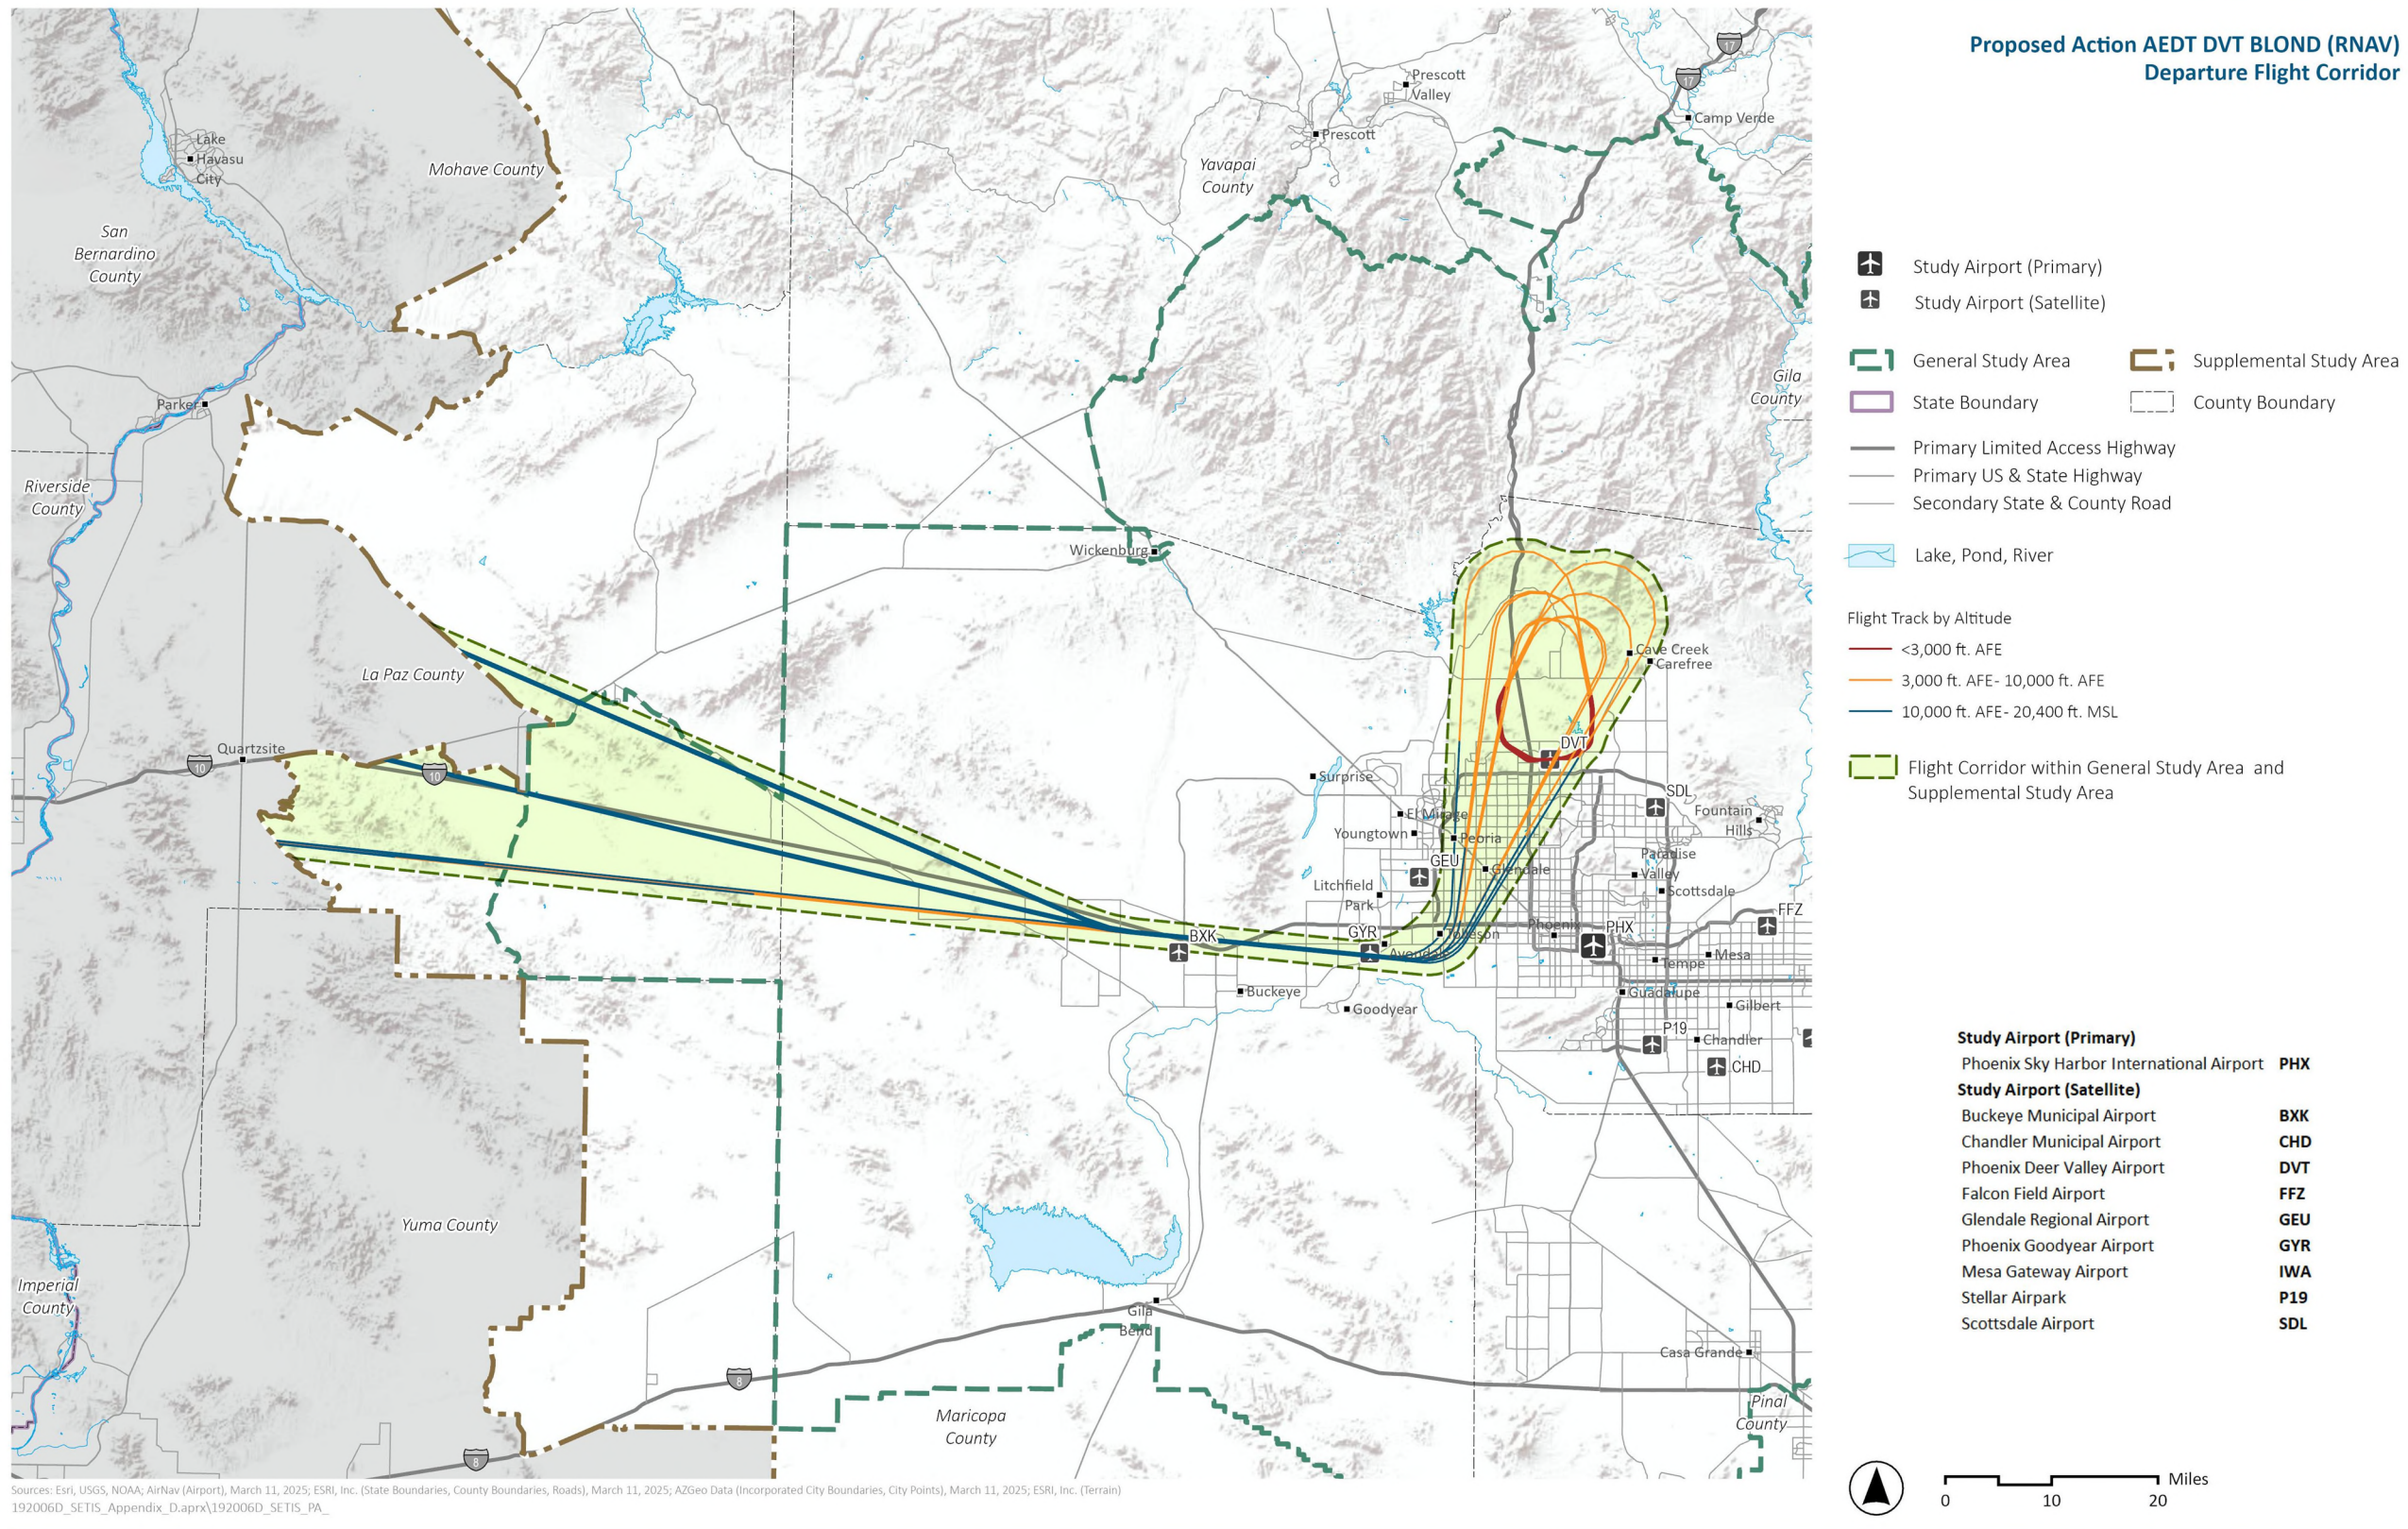

Exhibit I.4-9. Proposed Action AEDT DVT BLOND (RNAV) Departure Flight Corridor

Exhibit I.4-10. Proposed Action AEDT DVT DNHIL (RNAV) Departure Flight Corridor

Exhibit I.4-11. Proposed Action AEDT DVT JEKLE (RNAV) Departure Flight Corridor

Exhibit I.4-12. Proposed Action AEDT DVT SLOTZ (RNAV) Departure Flight Corridor

Exhibit I.4-14. Proposed Action AEDT DVT SNWBD (RNAV) Departure Flight Corridor

Exhibit I.4-15. Proposed Action AEDT DVT SOHOT (RNAV) Departure Flight Corridor

Exhibit I.4-16. Proposed Action AEDT DVT Vector Southeast Departure Flight Corridor

Exhibit I.4-17. Proposed Action AEDT DVT WHRSE (RNAV) Departure Flight Corridor

*This page intentionally left blank.*