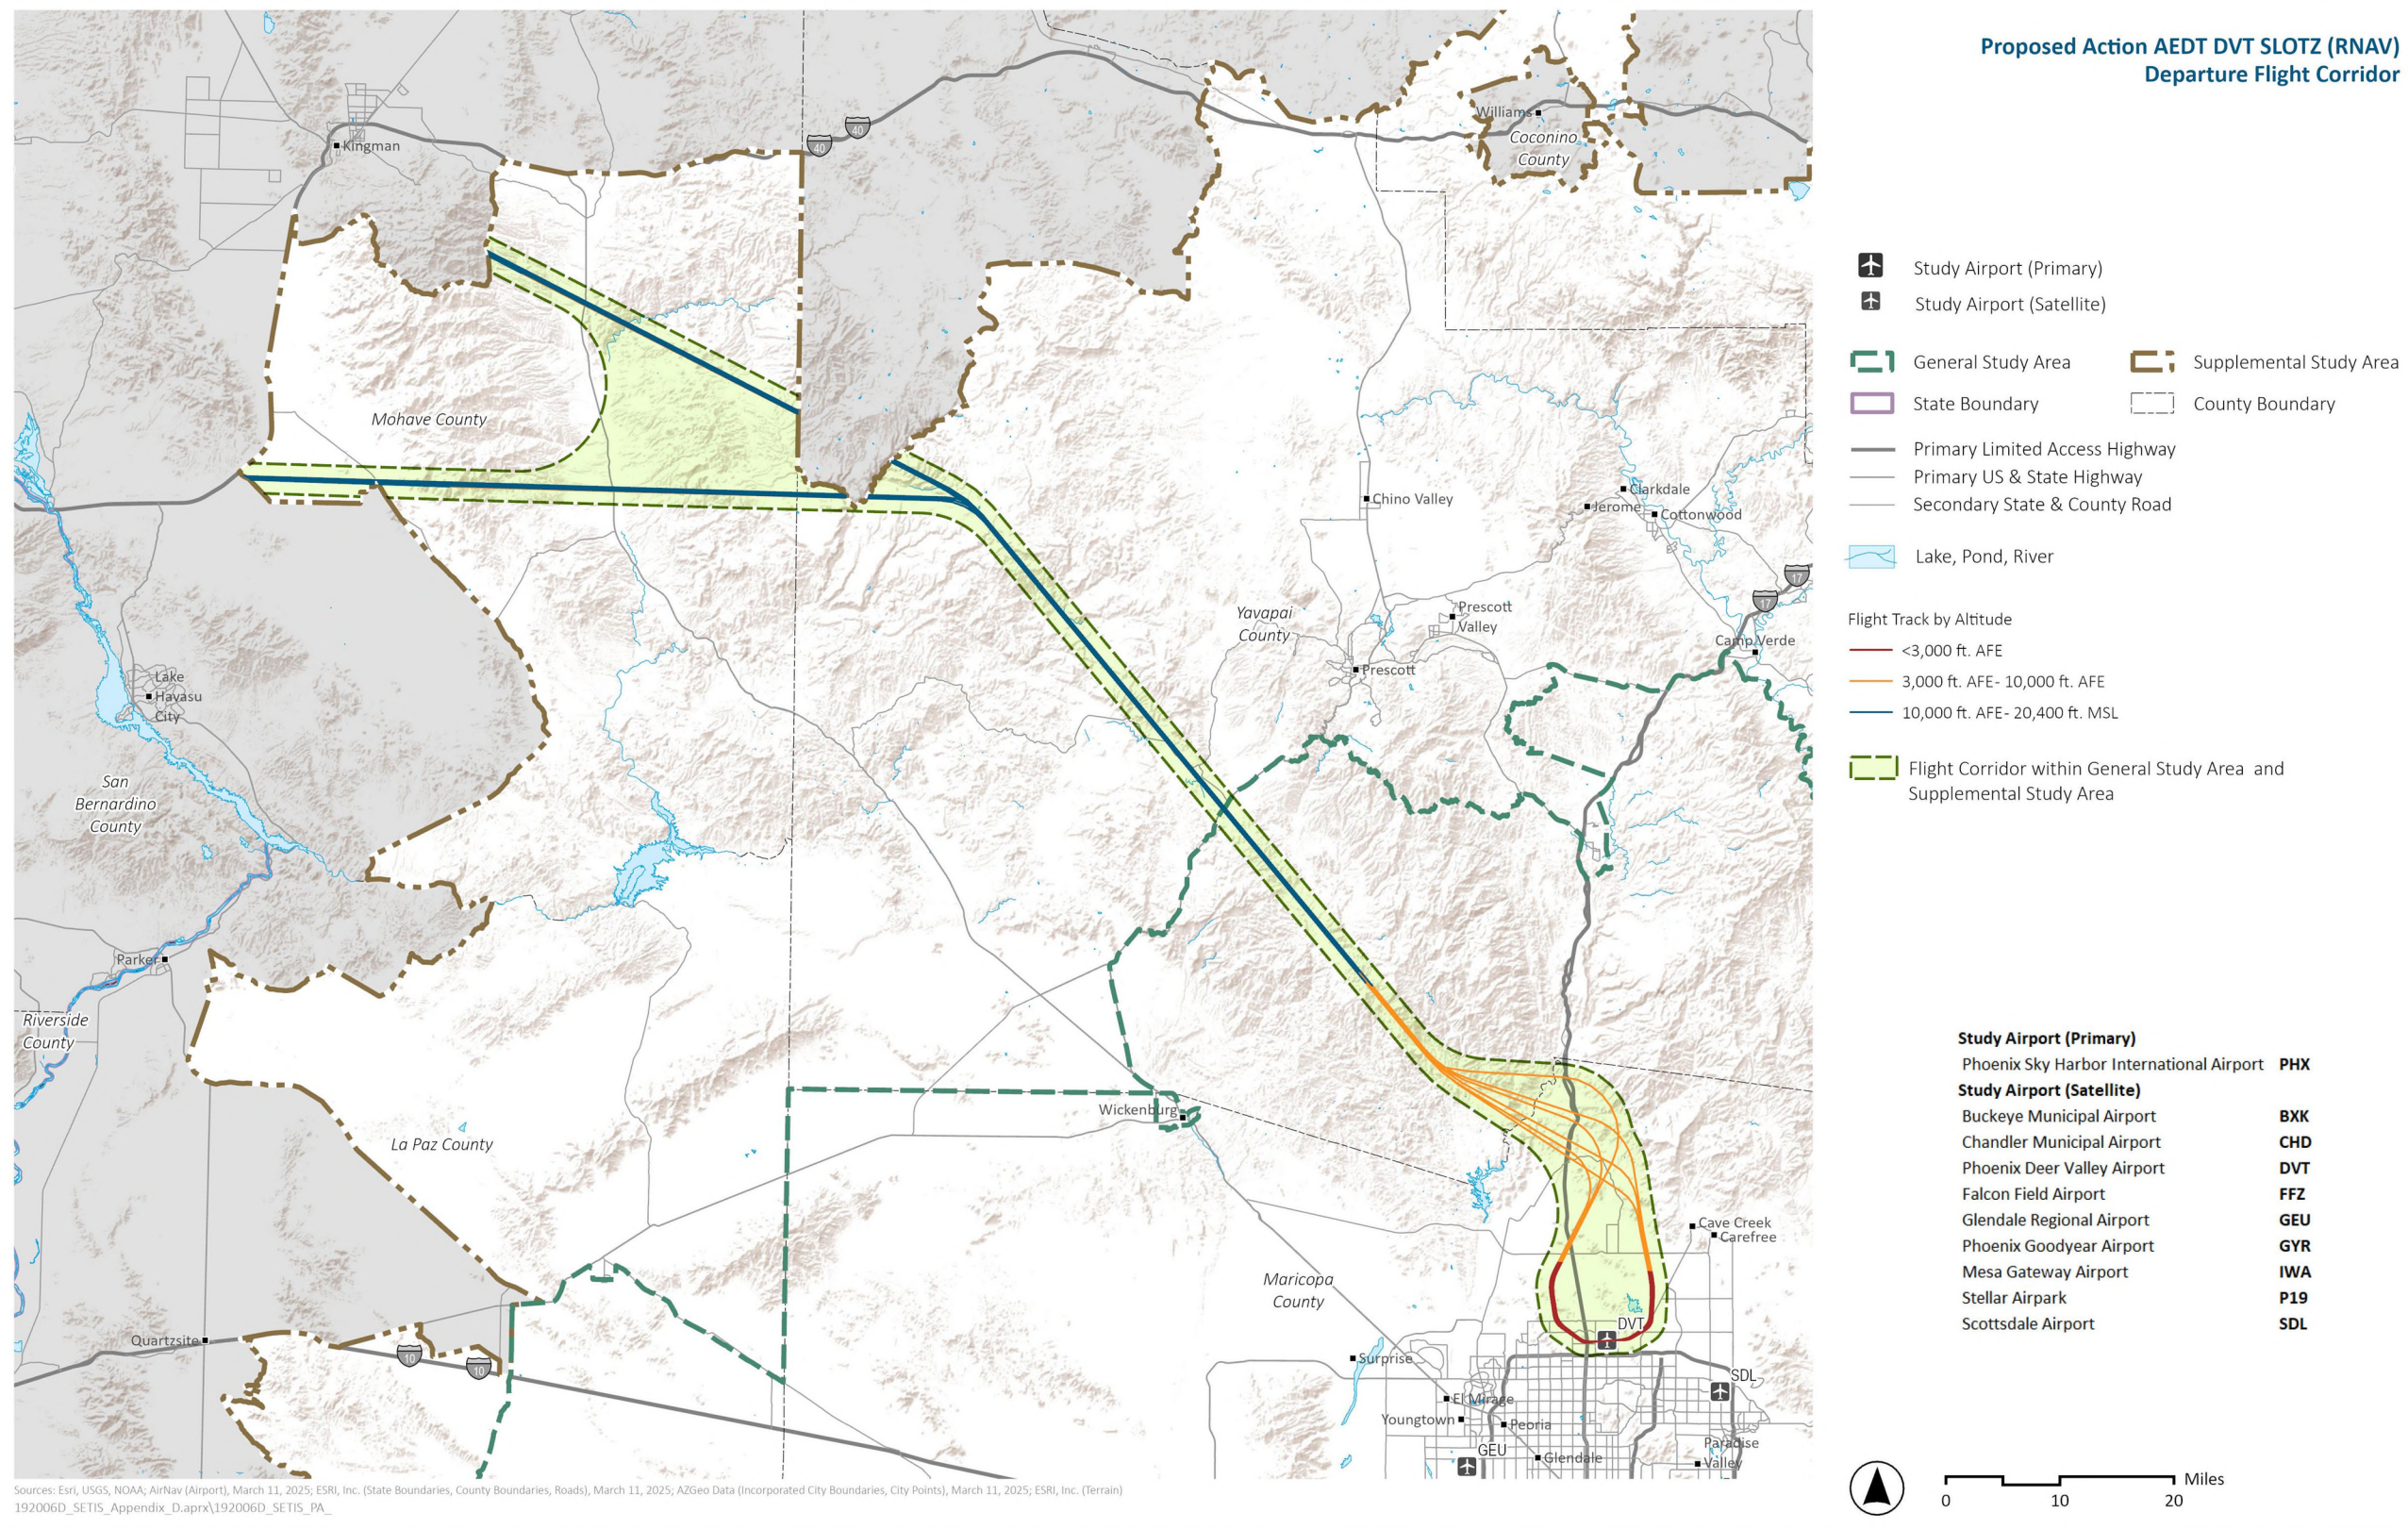

Exhibit I.4-9. Proposed Action AEDT DVT BLOND (RNAV) Departure Flight Corridor

Exhibit I.4-10. Proposed Action AEDT DVT DNHIL (RNAV) Departure Flight Corridor

Exhibit I.4-11. Proposed Action AEDT DVT JEKLE (RNAV) Departure Flight Corridor

Exhibit I.4-12. Proposed Action AEDT DVT SLOTZ (RNAV) Departure Flight Corridor

Exhibit I.4-14. Proposed Action AEDT DVT SNWBD (RNAV) Departure Flight Corridor

Exhibit I.4-15. Proposed Action AEDT DVT SOHOT (RNAV) Departure Flight Corridor

Exhibit I.4-16. Proposed Action AEDT DVT Vector Southeast Departure Flight Corridor

Exhibit I.4-17. Proposed Action AEDT DVT WHRSE (RNAV) Departure Flight Corridor

*This page intentionally left blank.*