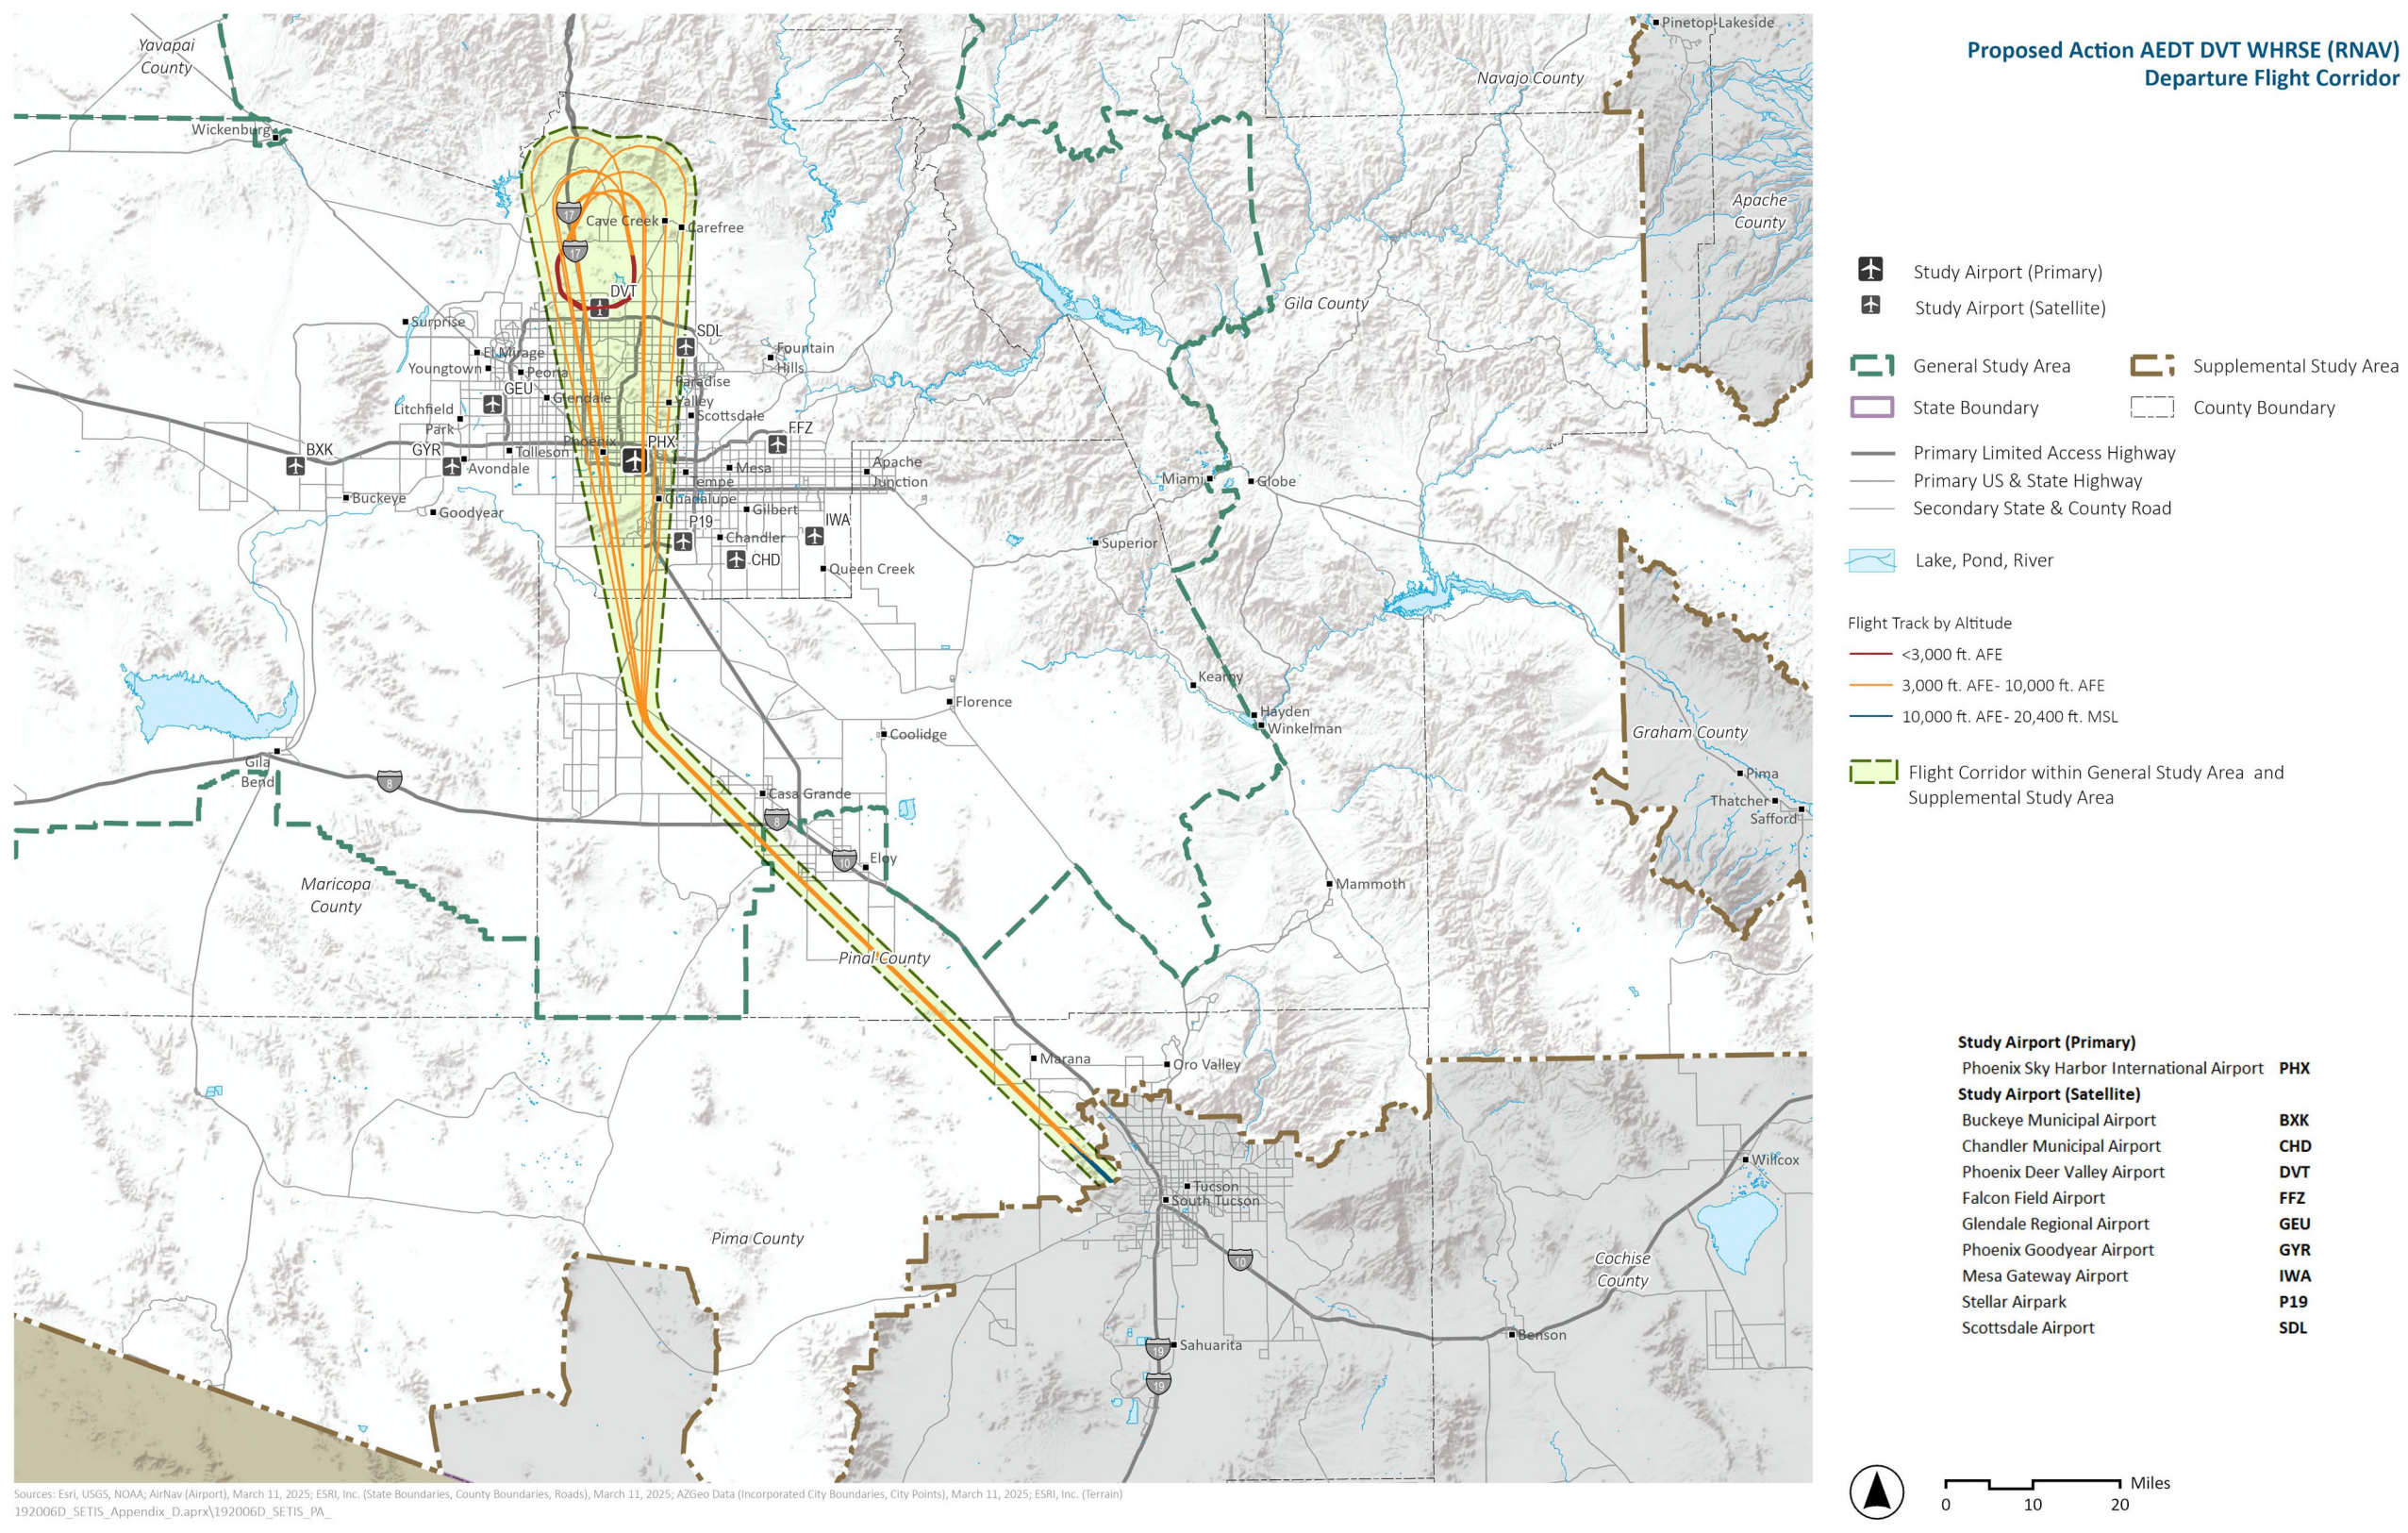

Exhibit I.4-9. Proposed Action AEDT DVT BLOND (RNAV) Departure Flight Corridor

Exhibit I.4-10. Proposed Action AEDT DVT DNHIL (RNAV) Departure Flight Corridor

Exhibit I.4-11. Proposed Action AEDT DVT JEKLE (RNAV) Departure Flight Corridor

Exhibit I.4-12. Proposed Action AEDT DVT SLOTZ (RNAV) Departure Flight Corridor

Exhibit I.4-14. Proposed Action AEDT DVT SNWBD (RNAV) Departure Flight Corridor

Exhibit I.4-15. Proposed Action AEDT DVT SOHOT (RNAV) Departure Flight Corridor

Exhibit I.4-16. Proposed Action AEDT DVT Vector Southeast Departure Flight Corridor

Exhibit I.4-17. Proposed Action AEDT DVT WHRSE (RNAV) Departure Flight Corridor

*This page intentionally left blank.*