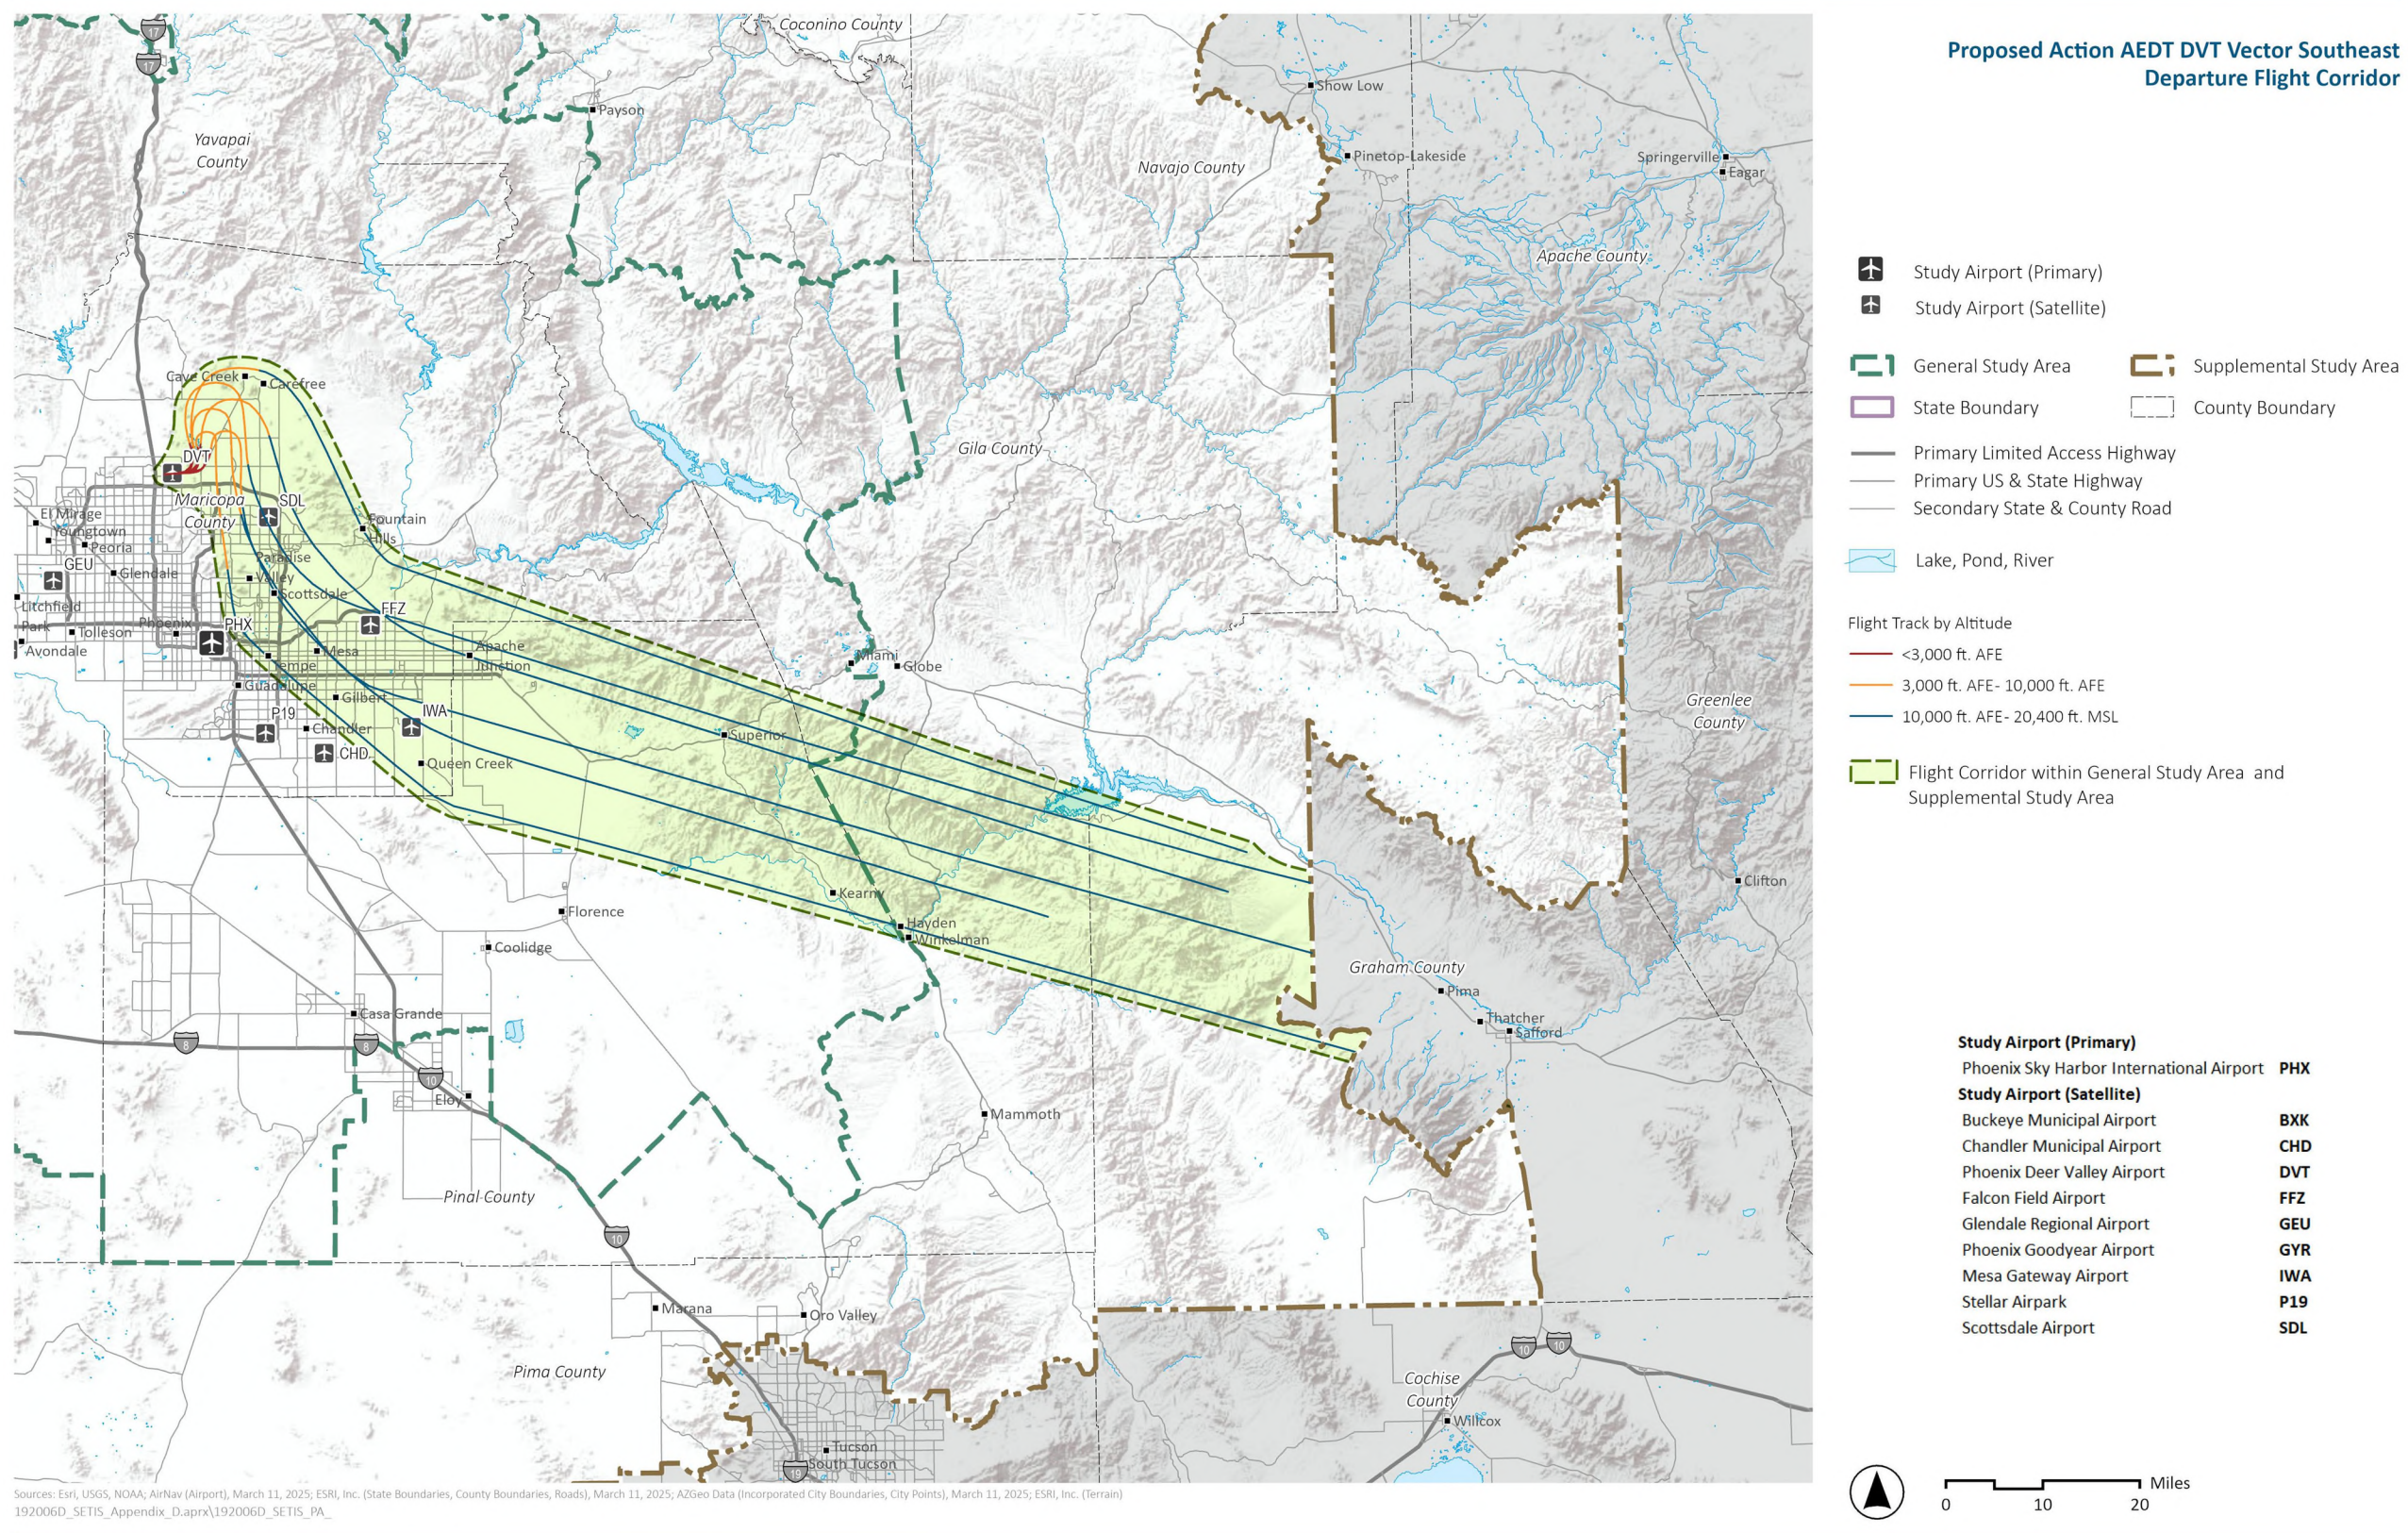

Exhibit I.4-9. Proposed Action AEDT DVT BLOND (RNAV) Departure Flight Corridor

Exhibit I.4-10. Proposed Action AEDT DVT DNHIL (RNAV) Departure Flight Corridor

Exhibit I.4-11. Proposed Action AEDT DVT JEKLE (RNAV) Departure Flight Corridor

Exhibit I.4-12. Proposed Action AEDT DVT SLOTZ (RNAV) Departure Flight Corridor

Exhibit I.4-14. Proposed Action AEDT DVT SNWBD (RNAV) Departure Flight Corridor

Exhibit I.4-15. Proposed Action AEDT DVT SOHOT (RNAV) Departure Flight Corridor

Exhibit I.4-16. Proposed Action AEDT DVT Vector Southeast Departure Flight Corridor

Exhibit I.4-17. Proposed Action AEDT DVT WHRSE (RNAV) Departure Flight Corridor

*This page intentionally left blank.*