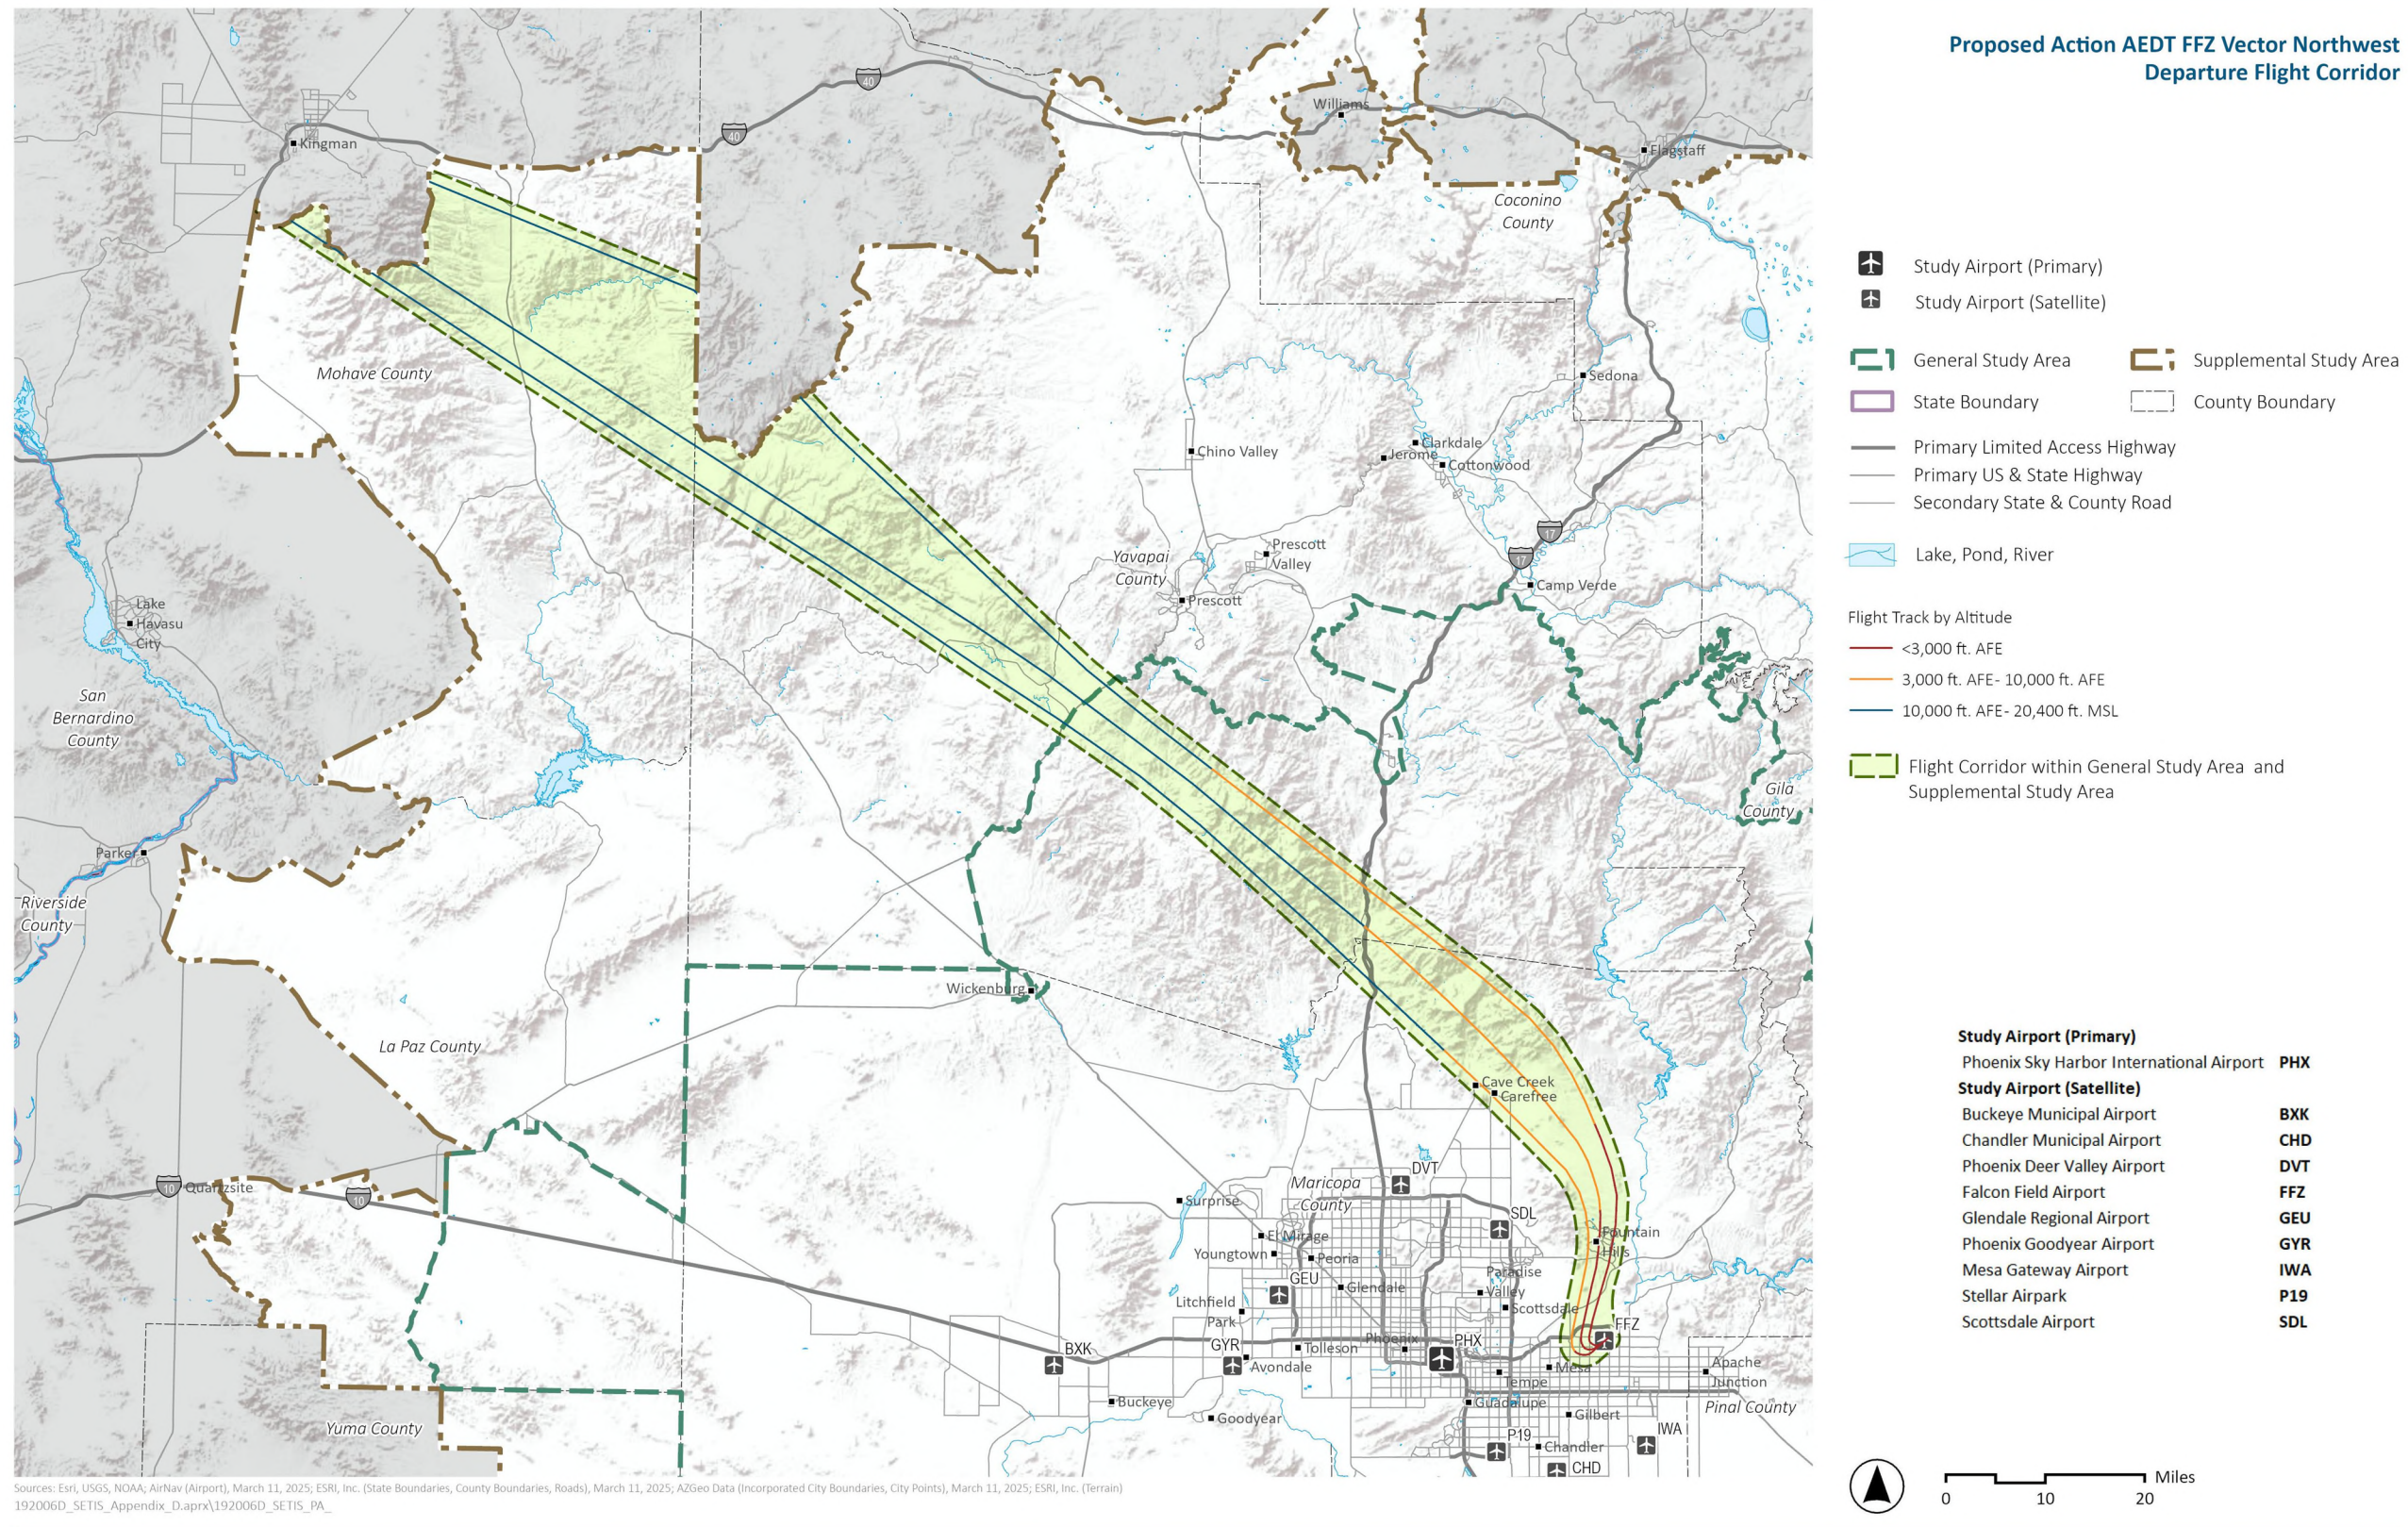

Exhibit I.5-9. Proposed Action AEDT FFZ JEKLE (RNAV) Departure Flight Corridor

Exhibit I.5-10. Proposed Action AEDT FFZ MESA (RNAV) Departure Flight Corridor

Exhibit I.5-11. Proposed Action AEDT FFZ SLOTZ (RNAV) Departure Flight Corridor

Exhibit I.5-12. Proposed Action AEDT FFZ SNRIZ (RNAV) Departure Flight Corridor

Exhibit I.5-13. Proposed Action AEDT FFZ SNWBD (RNAV) Departure Flight Corridor

Exhibit I.5-14. Proposed Action AEDT FFZ SOHOT (RNAV) Departure Flight Corridor

Exhibit I.5-15. Proposed Action AEDT FFZ Vector Northwest Departure Flight Corridor

Exhibit I.5-16. Proposed Action AEDT FFZ Vector West Departure Flight Corridor

Exhibit I.5-17. Proposed Action AEDT FFZ WHRSE (RNAV) Departure Flight Corridor

*This page intentionally left blank.*