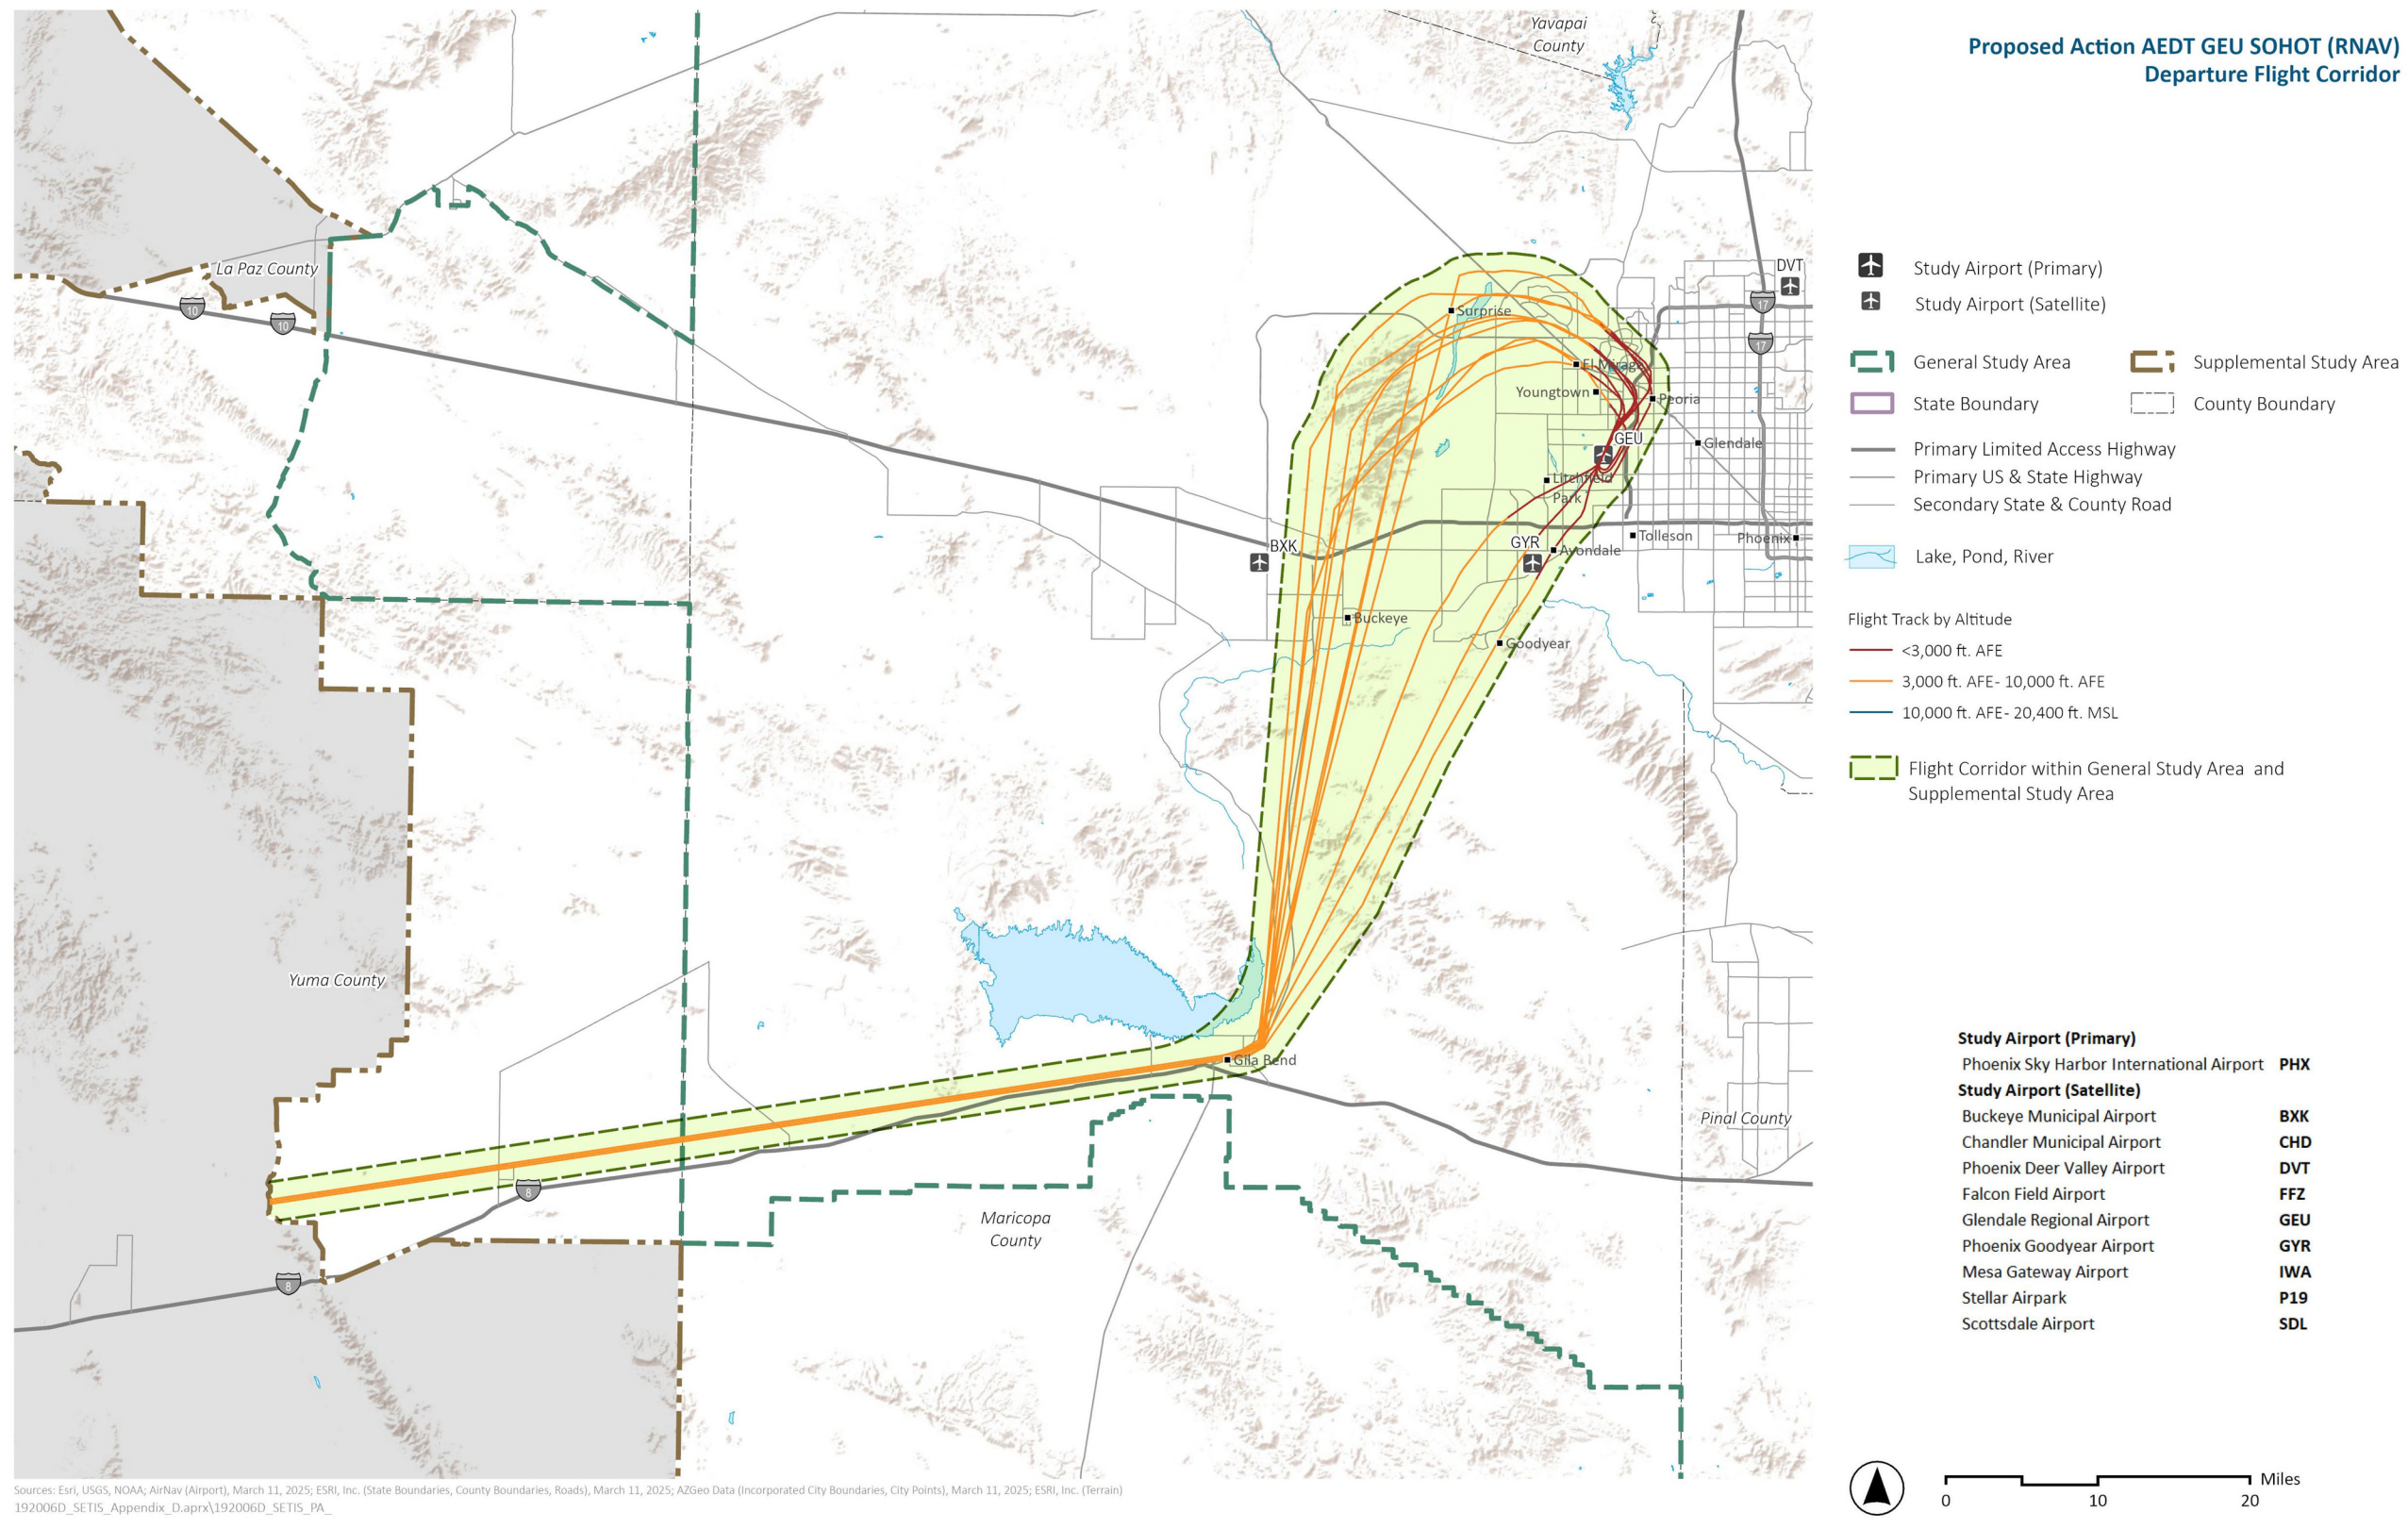

Exhibit I.6-4. Proposed Action AEDT GEU Vector North Arrival Flight Corridor

Exhibit I.6-5. Proposed Action AEDT GEU Vector Northwest Arrival Flight Corridor

Exhibit I.6-6. Proposed Action AEDT GEU AMLEA (RNAV) Departure Flight Corridor

Exhibit I.6-7. Proposed Action AEDT GEU BLOND (RNAV) Departure Flight Corridor

Exhibit I.6-8. Proposed Action AEDT GEU DNHIL (RNAV) Departure Flight Corridor

Exhibit I.6-9. Proposed Action AEDT GEU SLOTZ (RNAV) Departure Flight Corridor

Exhibit I.6-10. Proposed Action AEDT GEU SNRIZ (RNAV) Departure Flight Corridor

Exhibit I.6-11. Proposed Action AEDT GEU SNWBD (RNAV) Departure Flight Corridor

Exhibit I.6-12. Proposed Action AEDT GEU SOHOT (RNAV) Departure Flight Corridor

Exhibit I.6-13. Proposed Action AEDT GEU WHRSE (RNAV) Departure Flight Corridor

This page intentionally left blank.