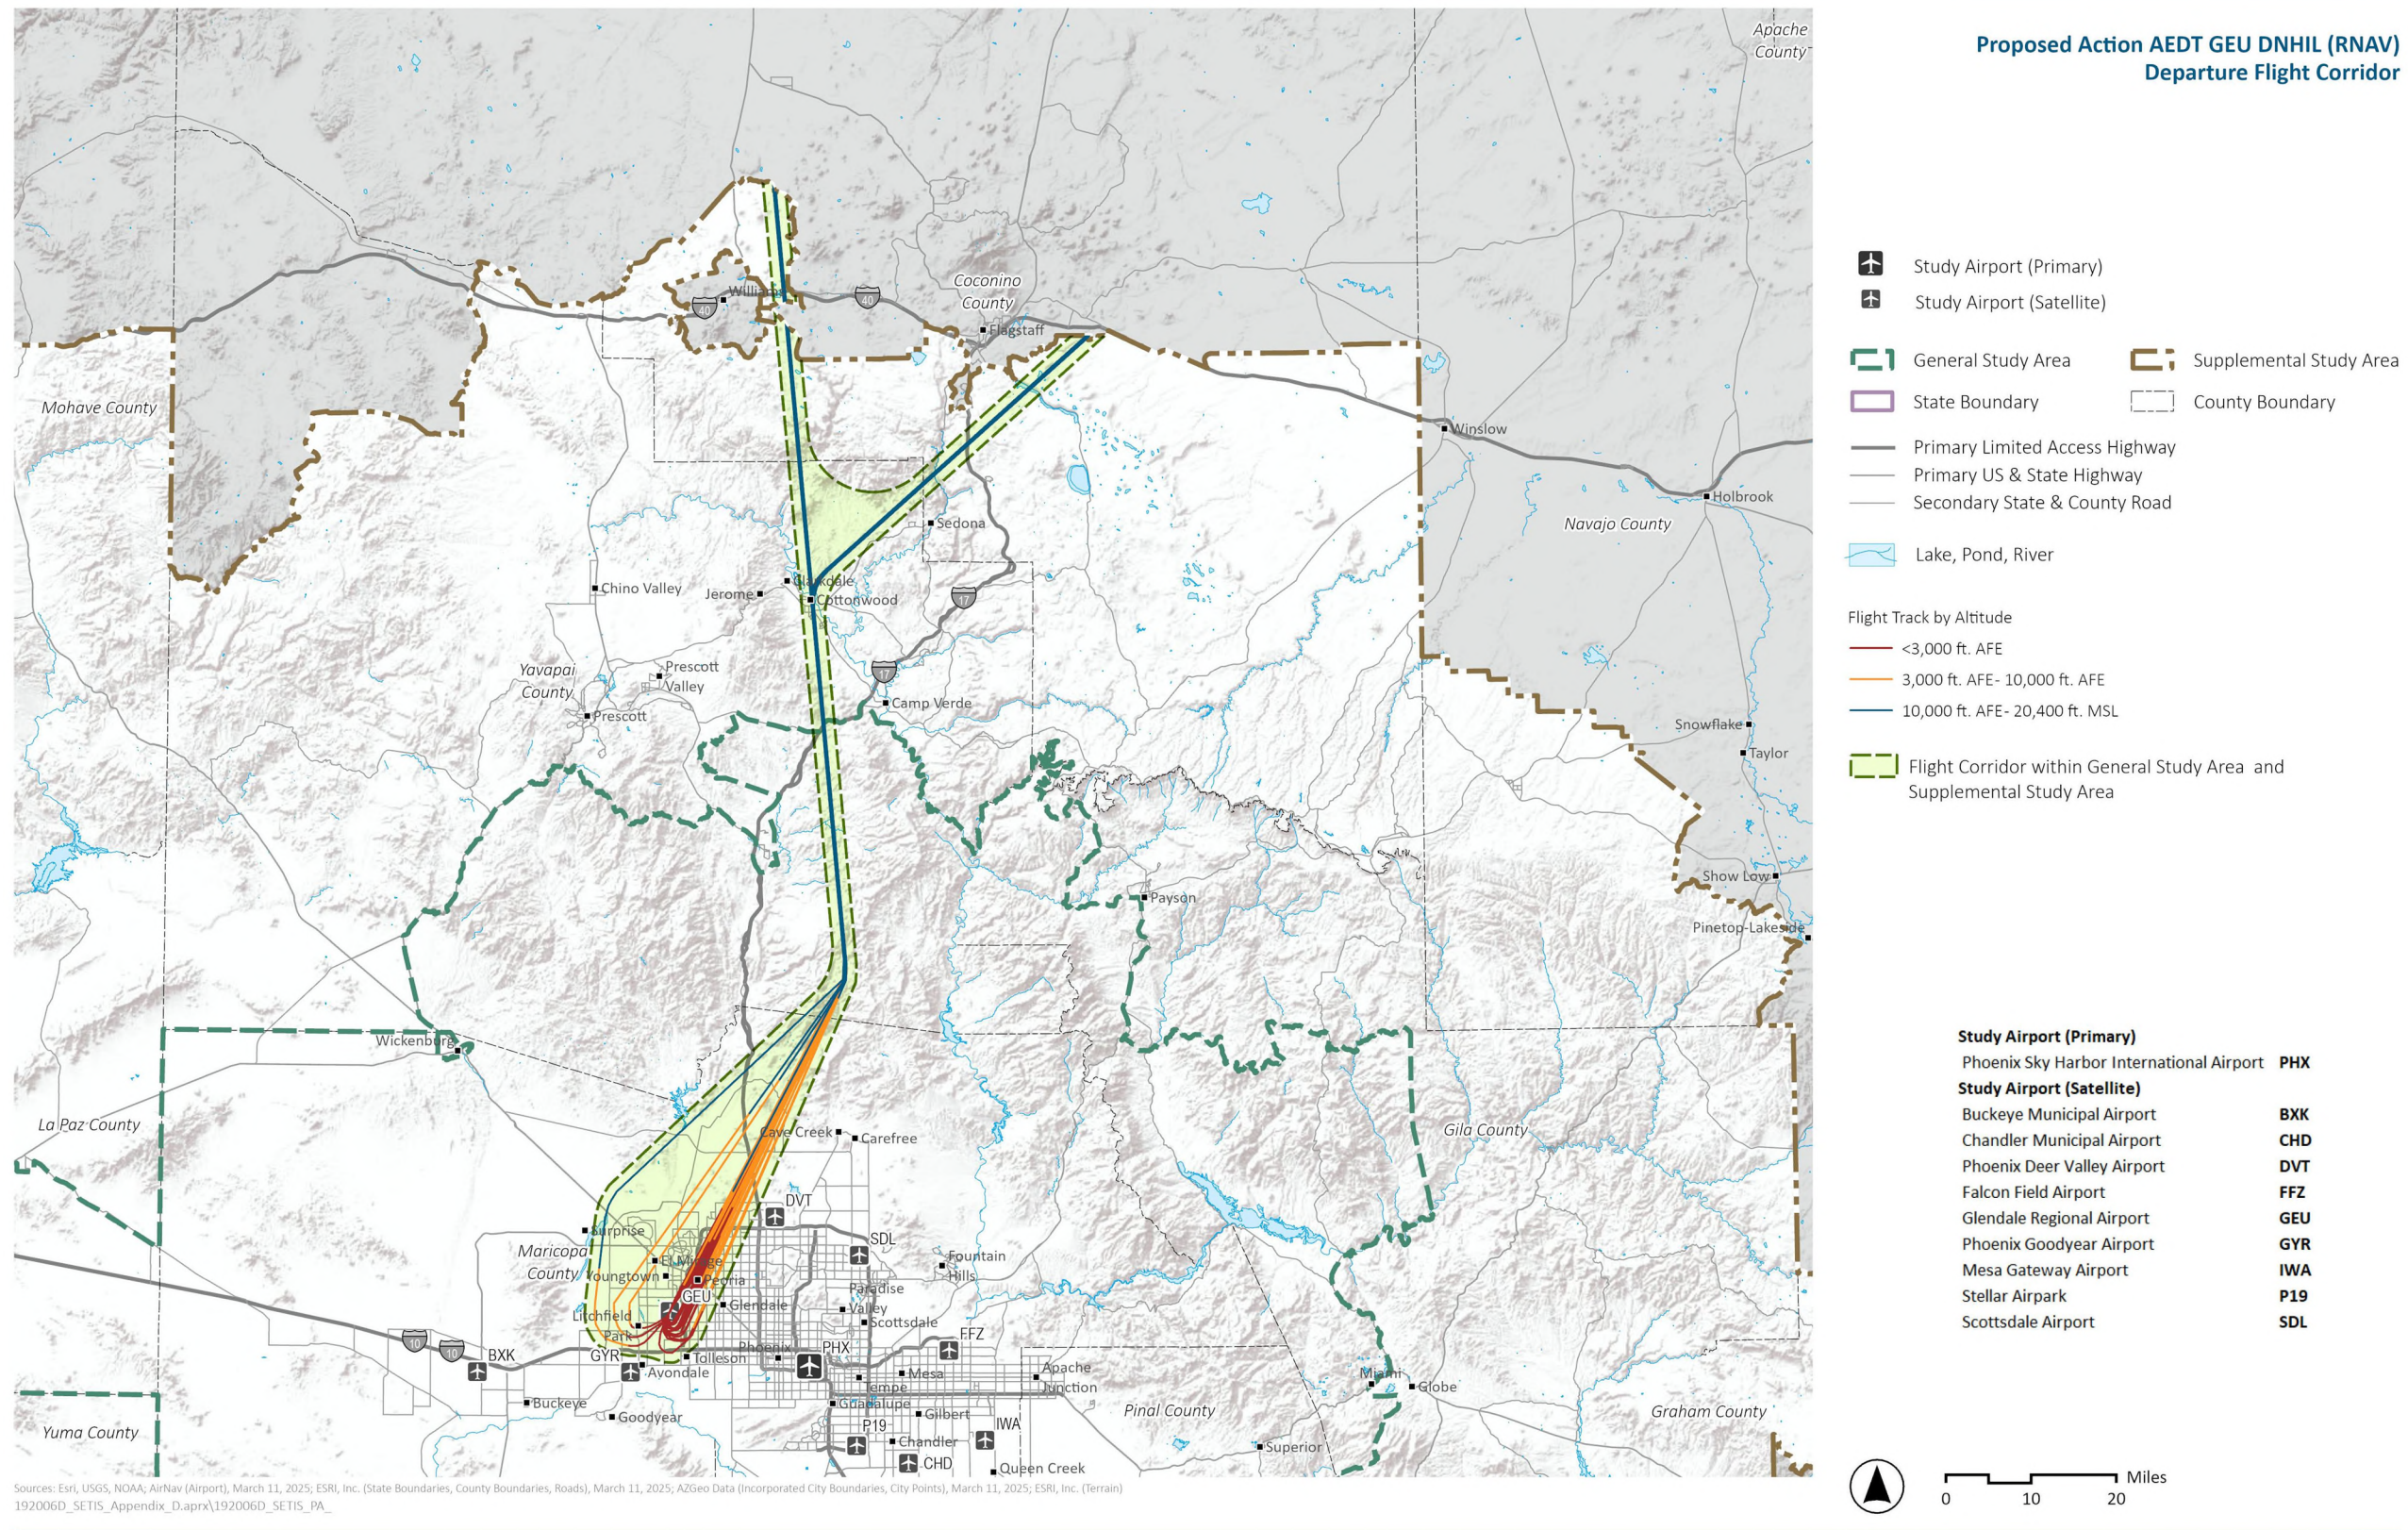

Exhibit I.6-4. Proposed Action AEDT GEU Vector North Arrival Flight Corridor

Exhibit I.6-5. Proposed Action AEDT GEU Vector Northwest Arrival Flight Corridor

Exhibit I.6-6. Proposed Action AEDT GEU AMLEA (RNAV) Departure Flight Corridor

Exhibit I.6-7. Proposed Action AEDT GEU BLOND (RNAV) Departure Flight Corridor

Exhibit I.6-8. Proposed Action AEDT GEU DNHIL (RNAV) Departure Flight Corridor

Exhibit I.6-9. Proposed Action AEDT GEU SLOTZ (RNAV) Departure Flight Corridor

Exhibit I.6-10. Proposed Action AEDT GEU SNRIZ (RNAV) Departure Flight Corridor

Exhibit I.6-11. Proposed Action AEDT GEU SNWBD (RNAV) Departure Flight Corridor

Exhibit I.6-12. Proposed Action AEDT GEU SOHOT (RNAV) Departure Flight Corridor