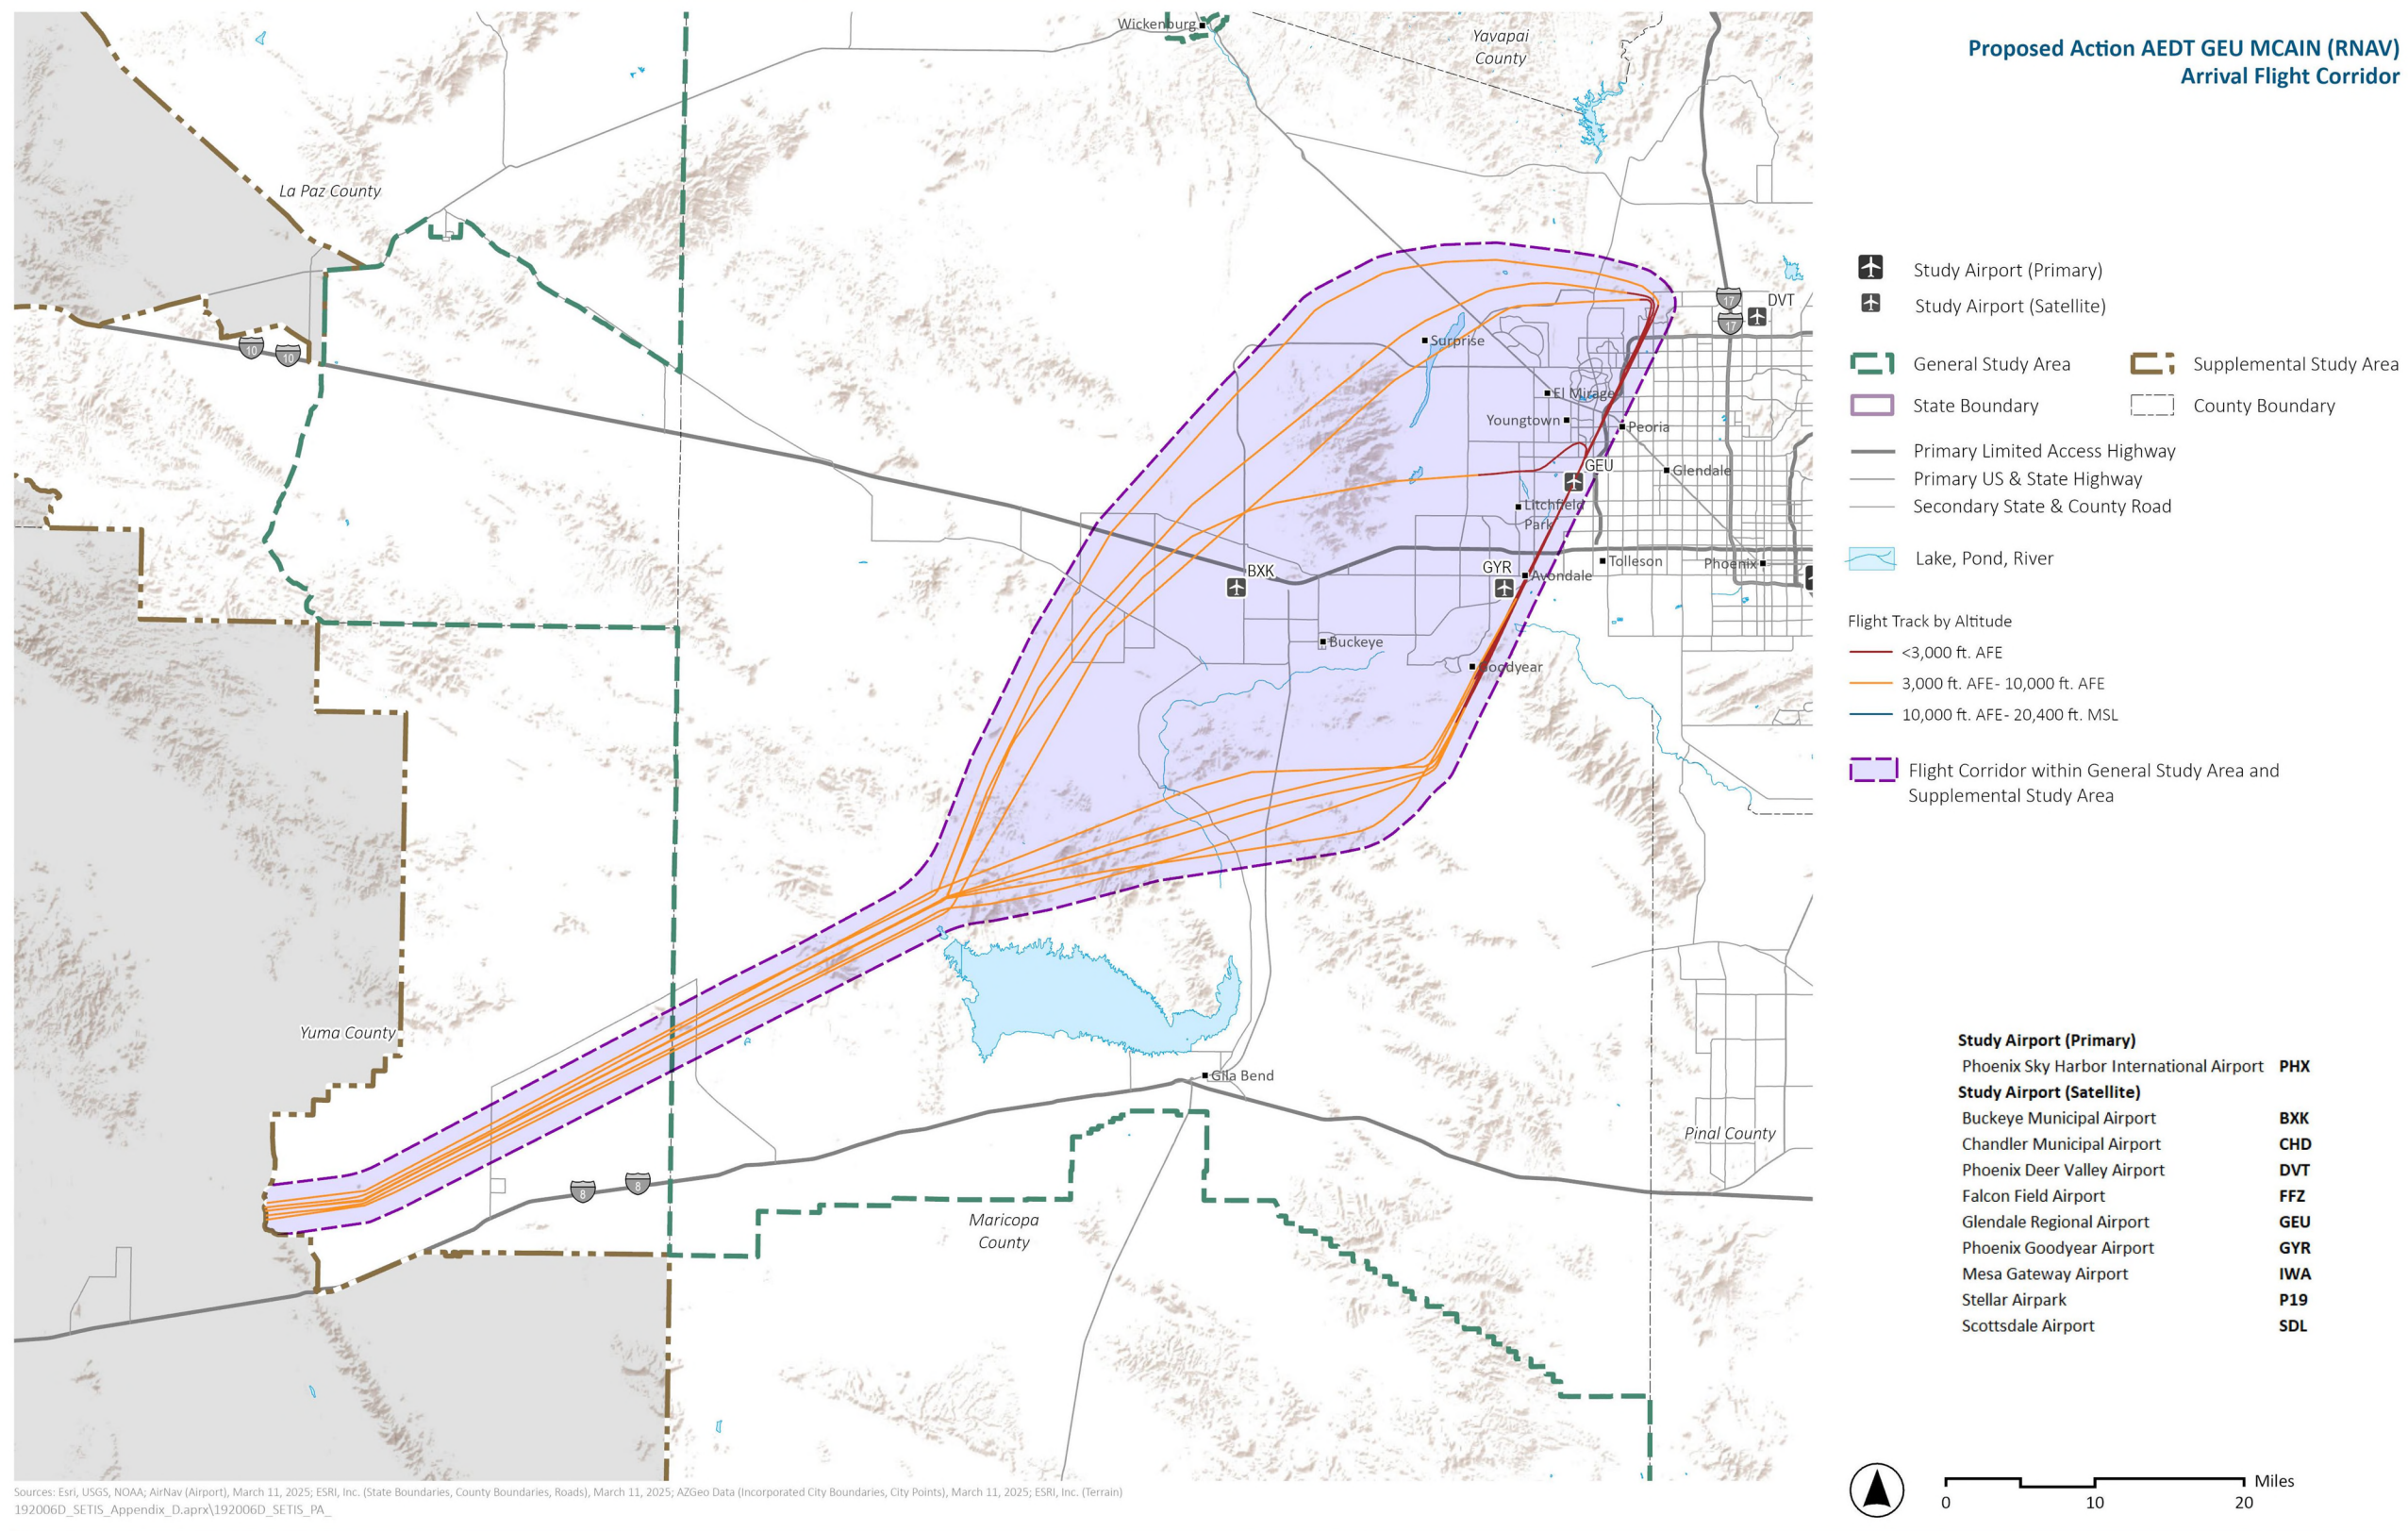

Appendix I

I.6 Glendale Regional Airport (GEU) Proposed Action Arrival and Departure Flight Corridors

This page intentionally left blank.

List of Exhibits

Exhibit I.6-1. Proposed Action AEDT GEU FYTRS (RNAV) Arrival Flight Corridor.....	I-129
Exhibit I.6-2. Proposed Action AEDT GEU MCAIN (RNAV) Arrival Flight Corridor.....	I-130
Exhibit I.6-3. Proposed Action AEDT GEU MZCAL (RNAV) Arrival Flight Corridor.....	I-131
Exhibit I.6-4. Proposed Action AEDT GEU Vector North Arrival Flight Corridor.....	I-132
Exhibit I.6-5. Proposed Action AEDT GEU Vector Northwest Arrival Flight Corridor.....	I-133
Exhibit I.6-6. Proposed Action AEDT GEU AMLEA (RNAV) Departure Flight Corridor.....	I-134
Exhibit I.6-7. Proposed Action AEDT GEU BLOND (RNAV) Departure Flight Corridor.....	I-135
Exhibit I.6-8. Proposed Action AEDT GEU DNHIL (RNAV) Departure Flight Corridor.....	I-136
Exhibit I.6-9. Proposed Action AEDT GEU SLOTZ (RNAV) Departure Flight Corridor.....	I-137
Exhibit I.6-10. Proposed Action AEDT GEU SNRIZ (RNAV) Departure Flight Corridor.....	I-138
Exhibit I.6-11. Proposed Action AEDT GEU SNWBD (RNAV) Departure Flight Corridor.....	I-139
Exhibit I.6-12. Proposed Action AEDT GEU SOHOT (RNAV) Departure Flight Corridor.....	I-140
Exhibit I.6-13. Proposed Action AEDT GEU WHRSE (RNAV) Departure Flight Corridor.....	I-141

This page intentionally left blank.

Exhibit I.6-1. Proposed Action AEDT GEU FYTRS (RNAV) Arrival Flight Corridor

Exhibit I.6-2. Proposed Action AEDT GEU MCAIN (RNAV) Arrival Flight Corridor

Exhibit I.6-3. Proposed Action AEDT GEU MZCAL (RNAV) Arrival Flight Corridor

Exhibit I.6-4. Proposed Action AEDT GEU Vector North Arrival Flight Corridor

Exhibit I.6-5. Proposed Action AEDT GEU Vector Northwest Arrival Flight Corridor

Exhibit I.6-6. Proposed Action AEDT GEU AMLEA (RNAV) Departure Flight Corridor