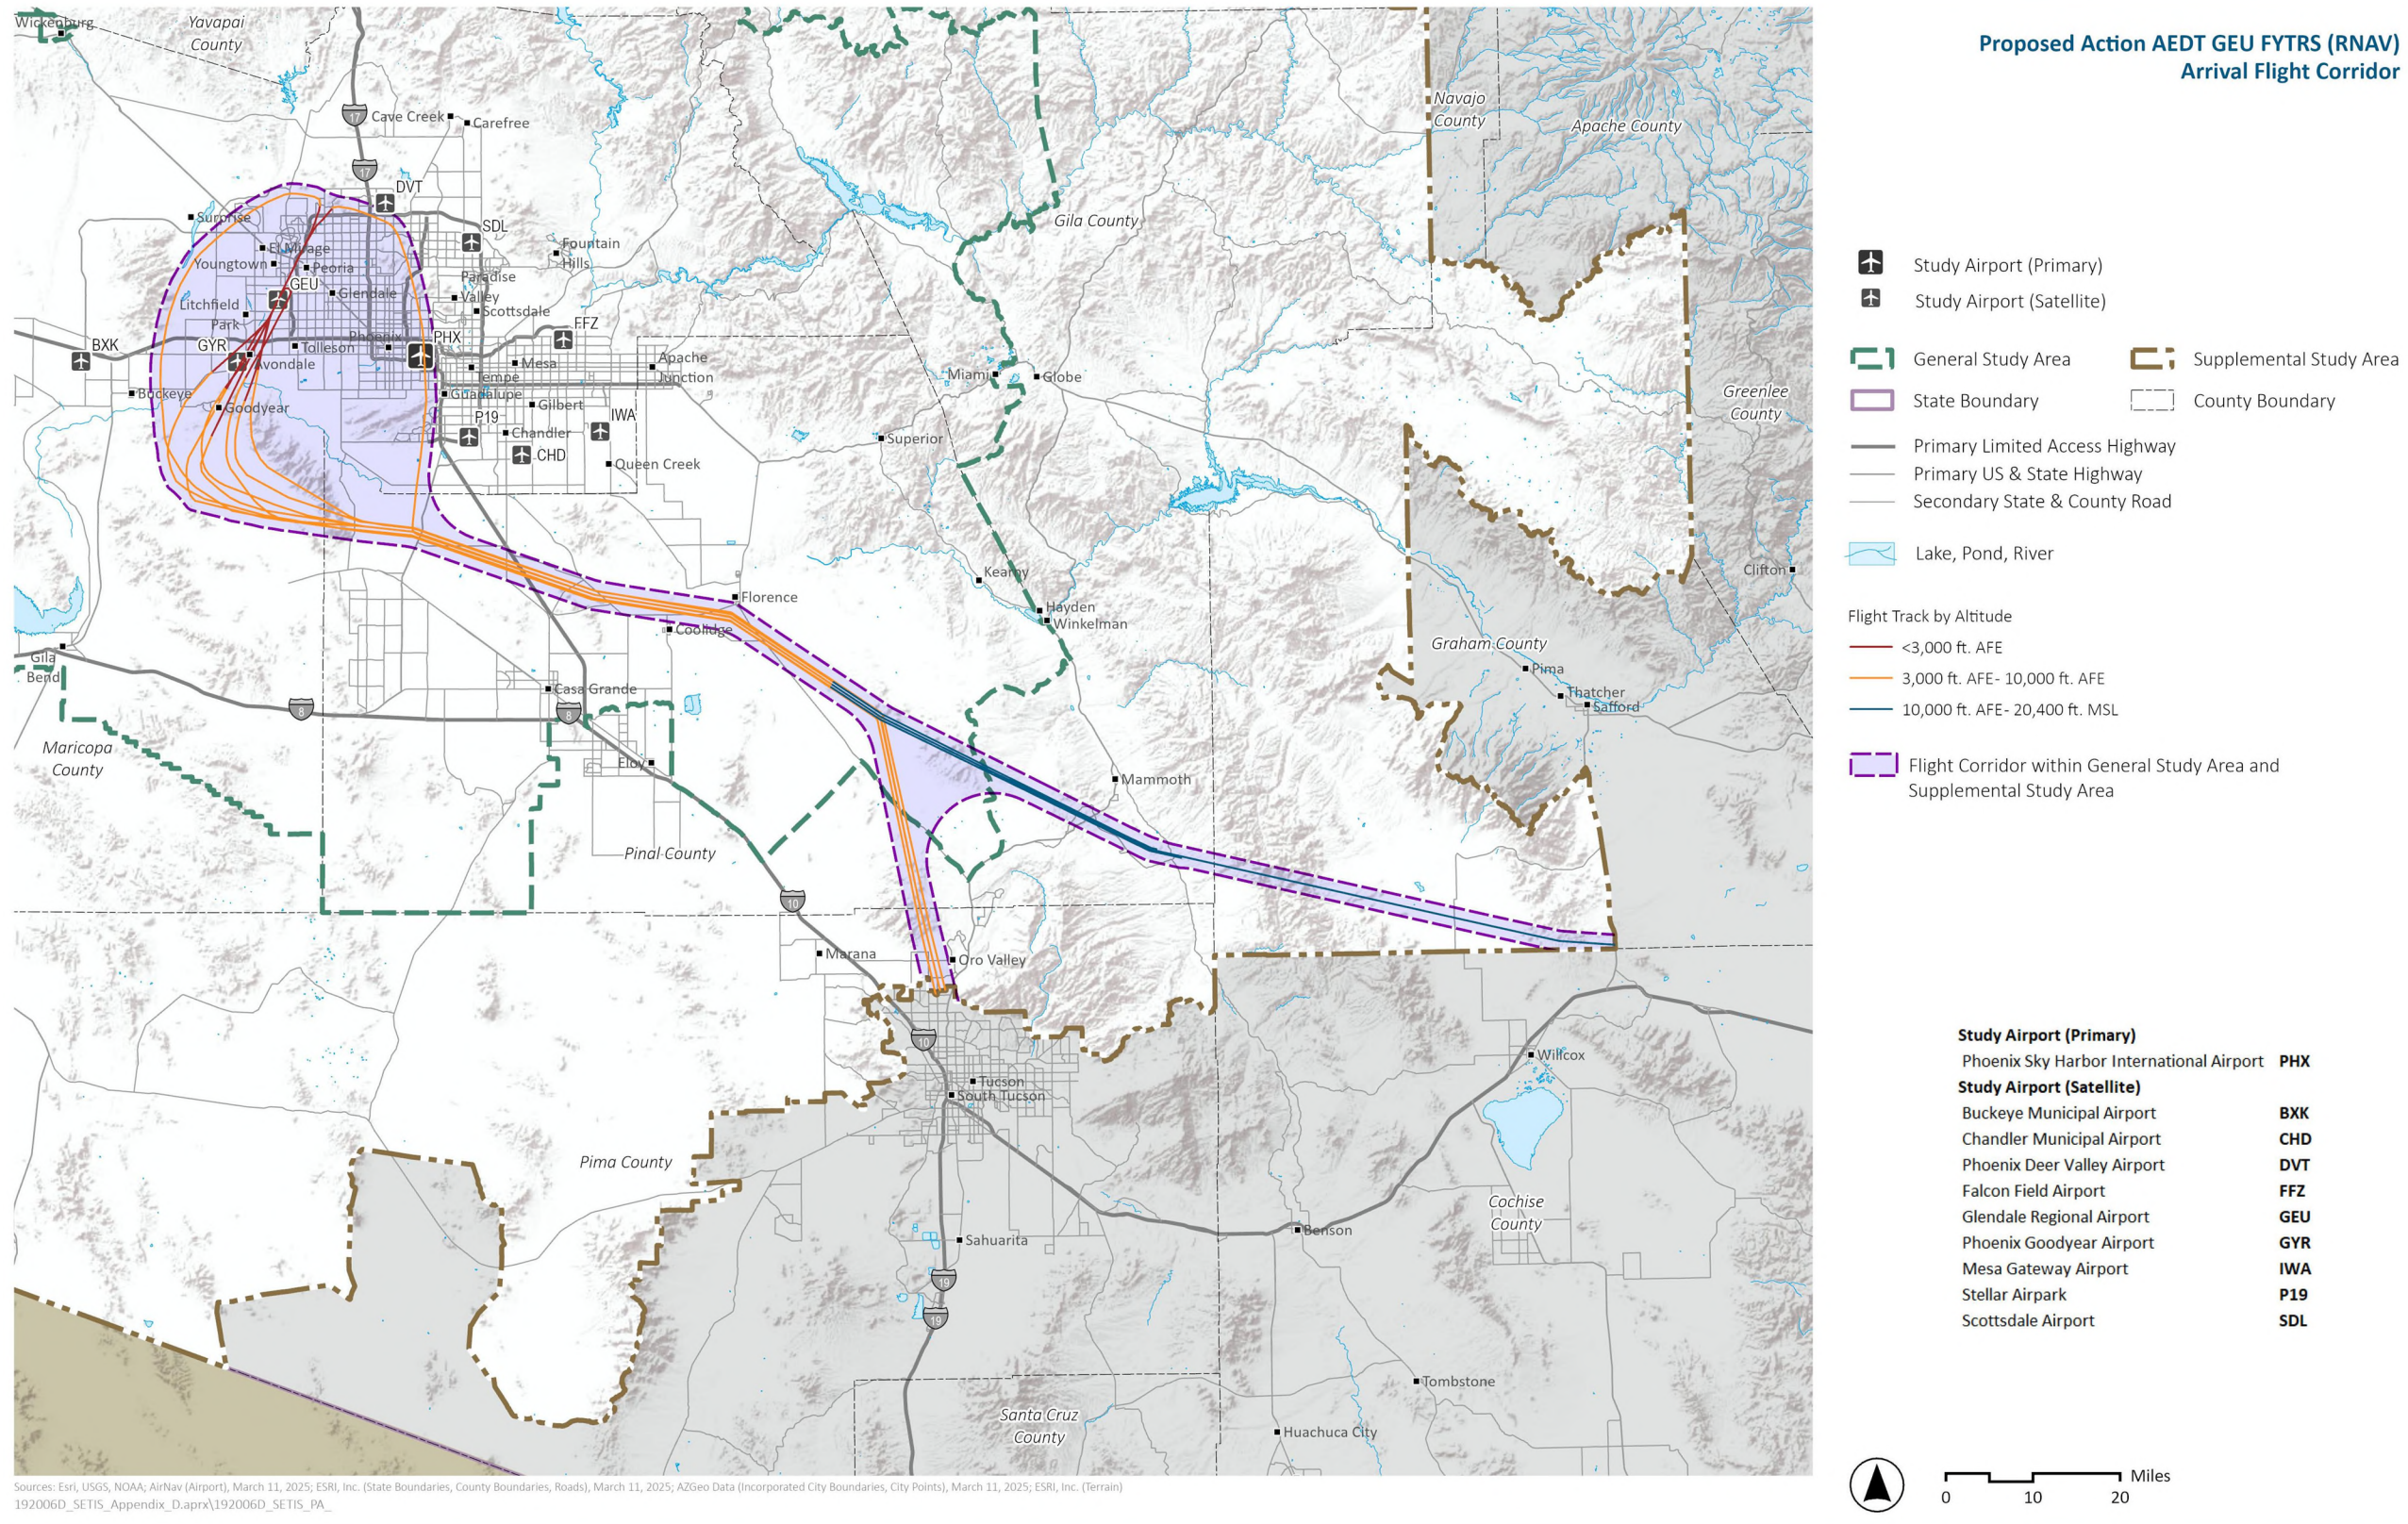

Appendix I

I.6 Glendale Regional Airport (GEU) Proposed Action Arrival and Departure Flight Corridors

This page intentionally left blank.

List of Exhibits

Exhibit I.6-1. Proposed Action AEDT GEU FYTRS (RNAV) Arrival Flight Corridor.....	I-129
Exhibit I.6-2. Proposed Action AEDT GEU MCAIN (RNAV) Arrival Flight Corridor.....	I-130
Exhibit I.6-3. Proposed Action AEDT GEU MZCAL (RNAV) Arrival Flight Corridor.....	I-131
Exhibit I.6-4. Proposed Action AEDT GEU Vector North Arrival Flight Corridor.....	I-132
Exhibit I.6-5. Proposed Action AEDT GEU Vector Northwest Arrival Flight Corridor.....	I-133
Exhibit I.6-6. Proposed Action AEDT GEU AMLEA (RNAV) Departure Flight Corridor.....	I-134
Exhibit I.6-7. Proposed Action AEDT GEU BLOND (RNAV) Departure Flight Corridor.....	I-135
Exhibit I.6-8. Proposed Action AEDT GEU DNHIL (RNAV) Departure Flight Corridor.....	I-136
Exhibit I.6-9. Proposed Action AEDT GEU SLOTZ (RNAV) Departure Flight Corridor.....	I-137
Exhibit I.6-10. Proposed Action AEDT GEU SNRIZ (RNAV) Departure Flight Corridor.....	I-138
Exhibit I.6-11. Proposed Action AEDT GEU SNWBD (RNAV) Departure Flight Corridor.....	I-139
Exhibit I.6-12. Proposed Action AEDT GEU SOHOT (RNAV) Departure Flight Corridor.....	I-140
Exhibit I.6-13. Proposed Action AEDT GEU WHRSE (RNAV) Departure Flight Corridor.....	I-141

This page intentionally left blank.

Exhibit I.6-1. Proposed Action AEDT GEU FYTRS (RNAV) Arrival Flight Corridor

Exhibit I.6-2. Proposed Action AEDT GEU MCAIN (RNAV) Arrival Flight Corridor

Exhibit I.6-3. Proposed Action AEDT GEU MZCAL (RNAV) Arrival Flight Corridor

Exhibit I.6-4. Proposed Action AEDT GEU Vector North Arrival Flight Corridor

Exhibit I.6-5. Proposed Action AEDT GEU Vector Northwest Arrival Flight Corridor

Exhibit I.6-6. Proposed Action AEDT GEU AMLEA (RNAV) Departure Flight Corridor