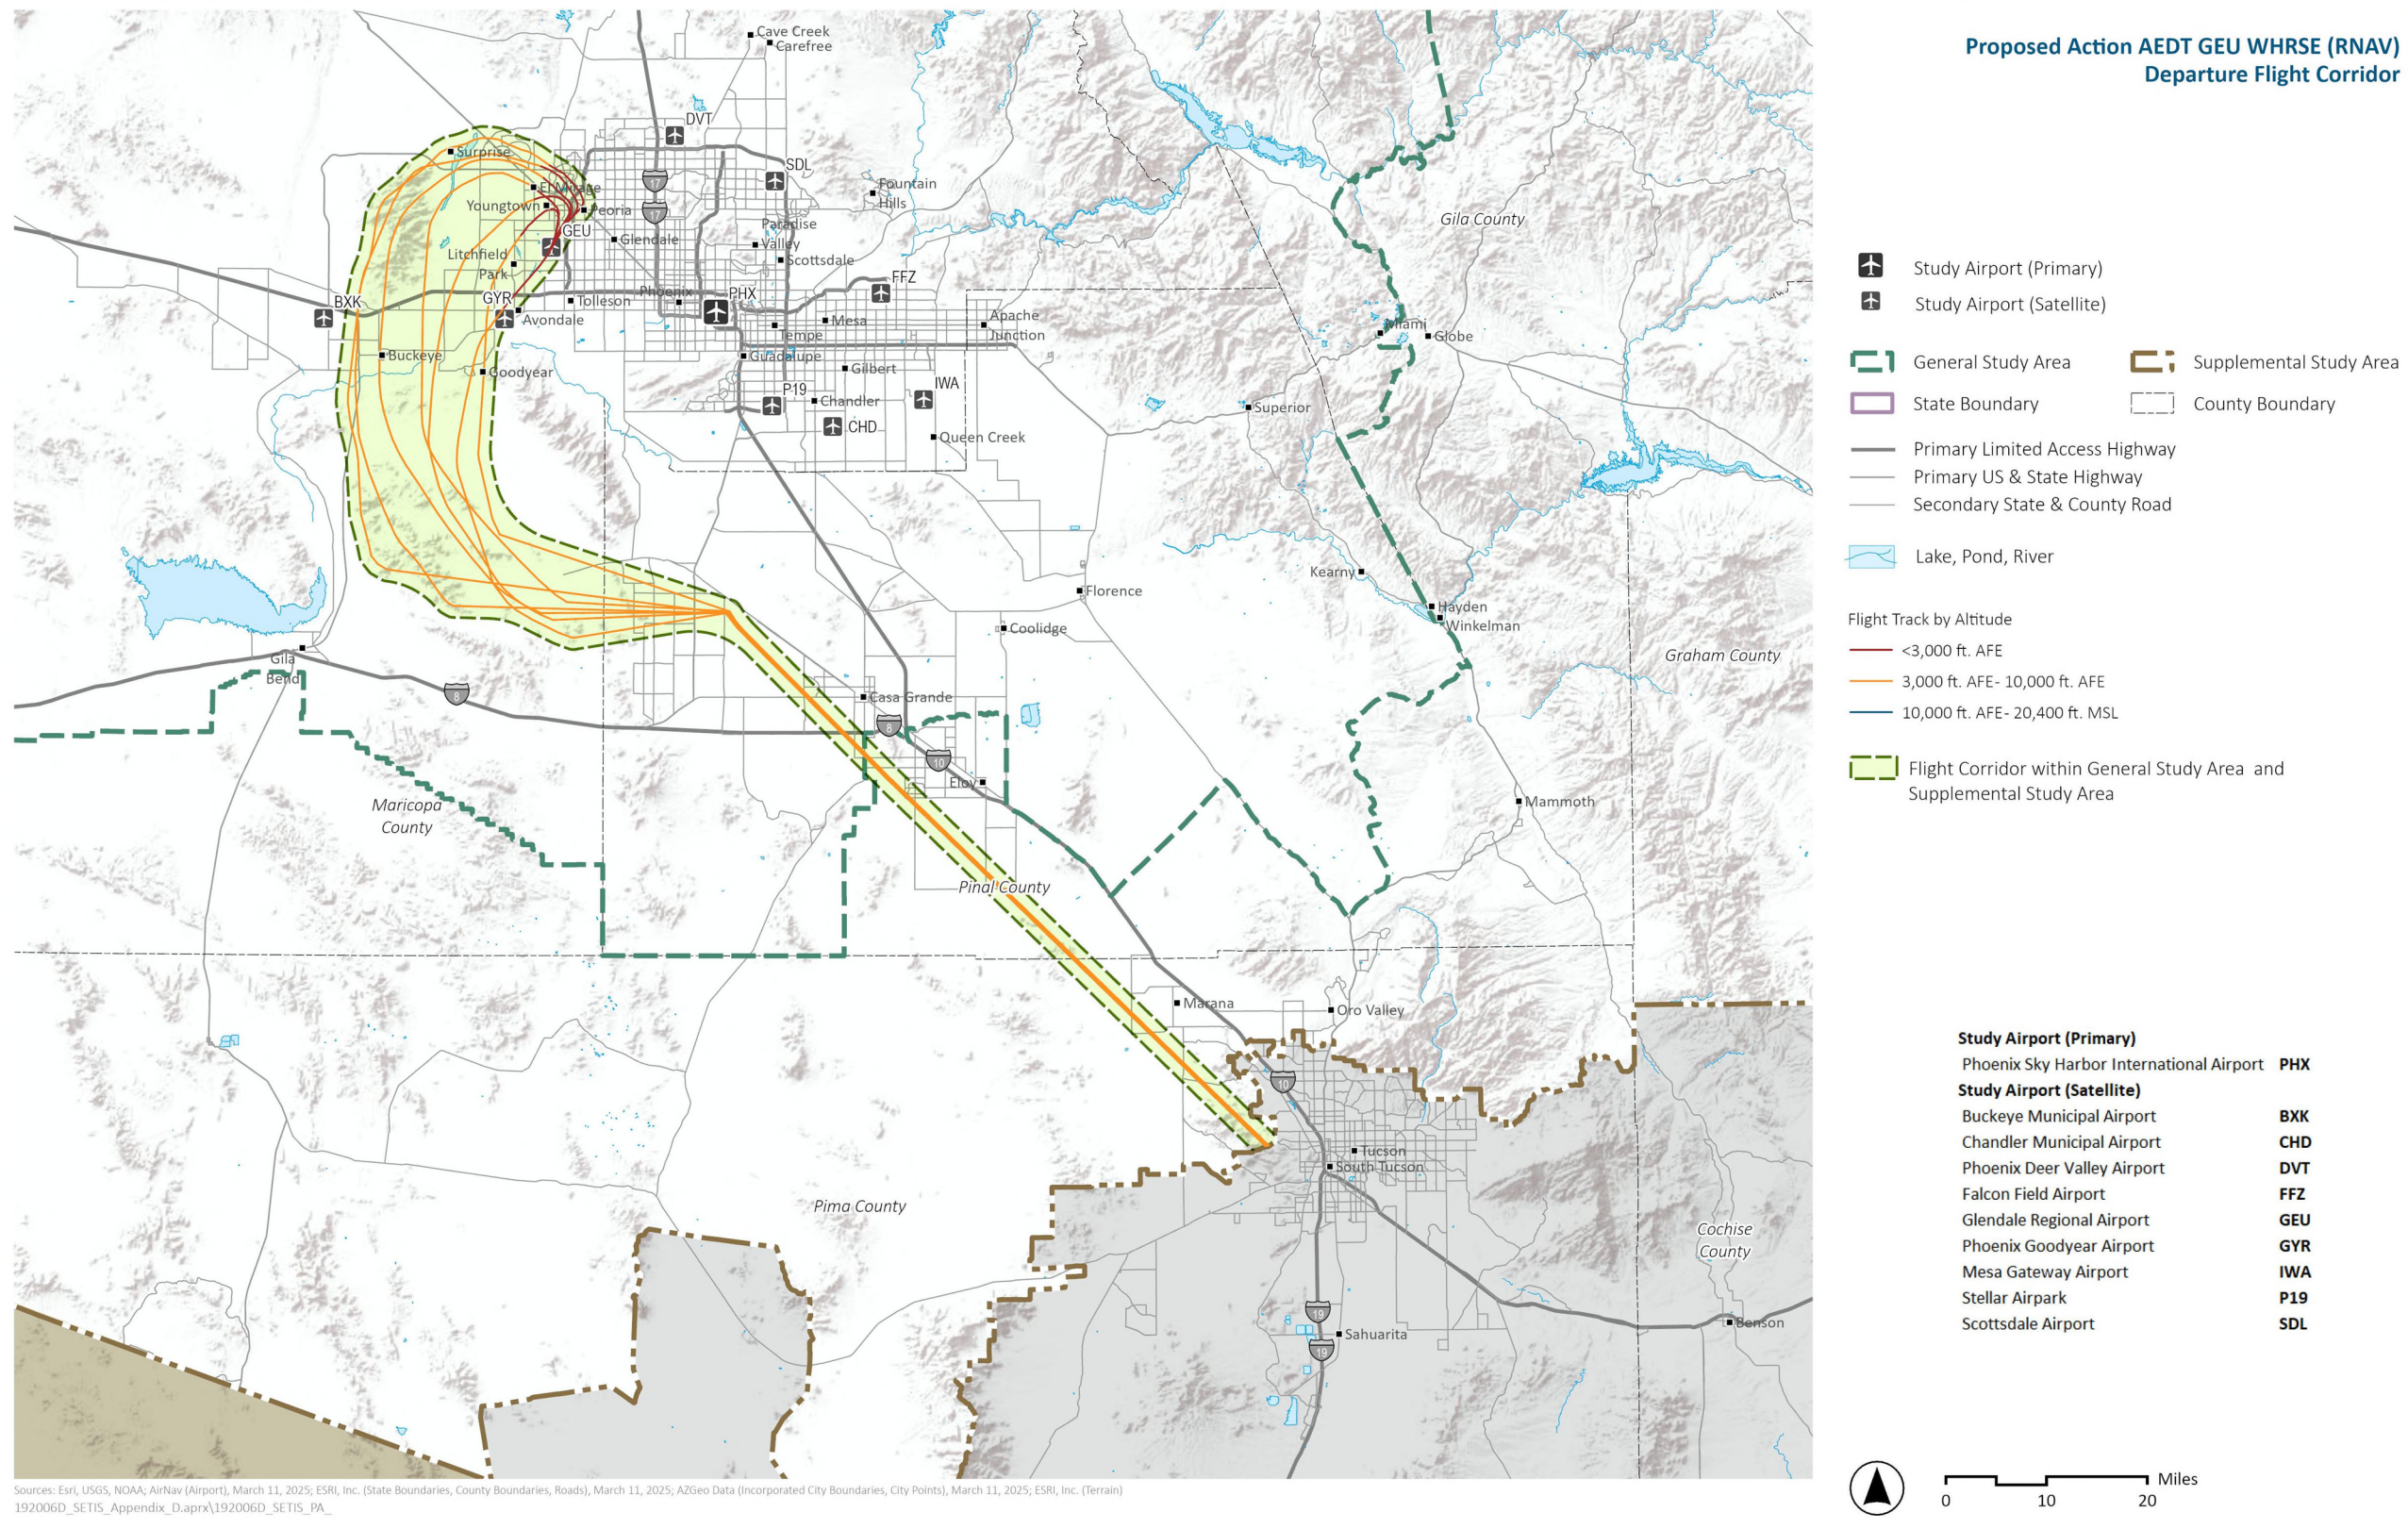

Exhibit I.6-4. Proposed Action AEDT GEU Vector North Arrival Flight Corridor

Exhibit I.6-5. Proposed Action AEDT GEU Vector Northwest Arrival Flight Corridor

Exhibit I.6-6. Proposed Action AEDT GEU AMLEA (RNAV) Departure Flight Corridor

Exhibit I.6-7. Proposed Action AEDT GEU BLOND (RNAV) Departure Flight Corridor

Exhibit I.6-8. Proposed Action AEDT GEU DNHIL (RNAV) Departure Flight Corridor

Exhibit I.6-9. Proposed Action AEDT GEU SLOTZ (RNAV) Departure Flight Corridor

Exhibit I.6-10. Proposed Action AEDT GEU SNRIZ (RNAV) Departure Flight Corridor

Exhibit I.6-11. Proposed Action AEDT GEU SNWBD (RNAV) Departure Flight Corridor

Exhibit I.6-12. Proposed Action AEDT GEU SOHOT (RNAV) Departure Flight Corridor

Exhibit I.6-13. Proposed Action AEDT GEU WHRSE (RNAV) Departure Flight Corridor

This page intentionally left blank.