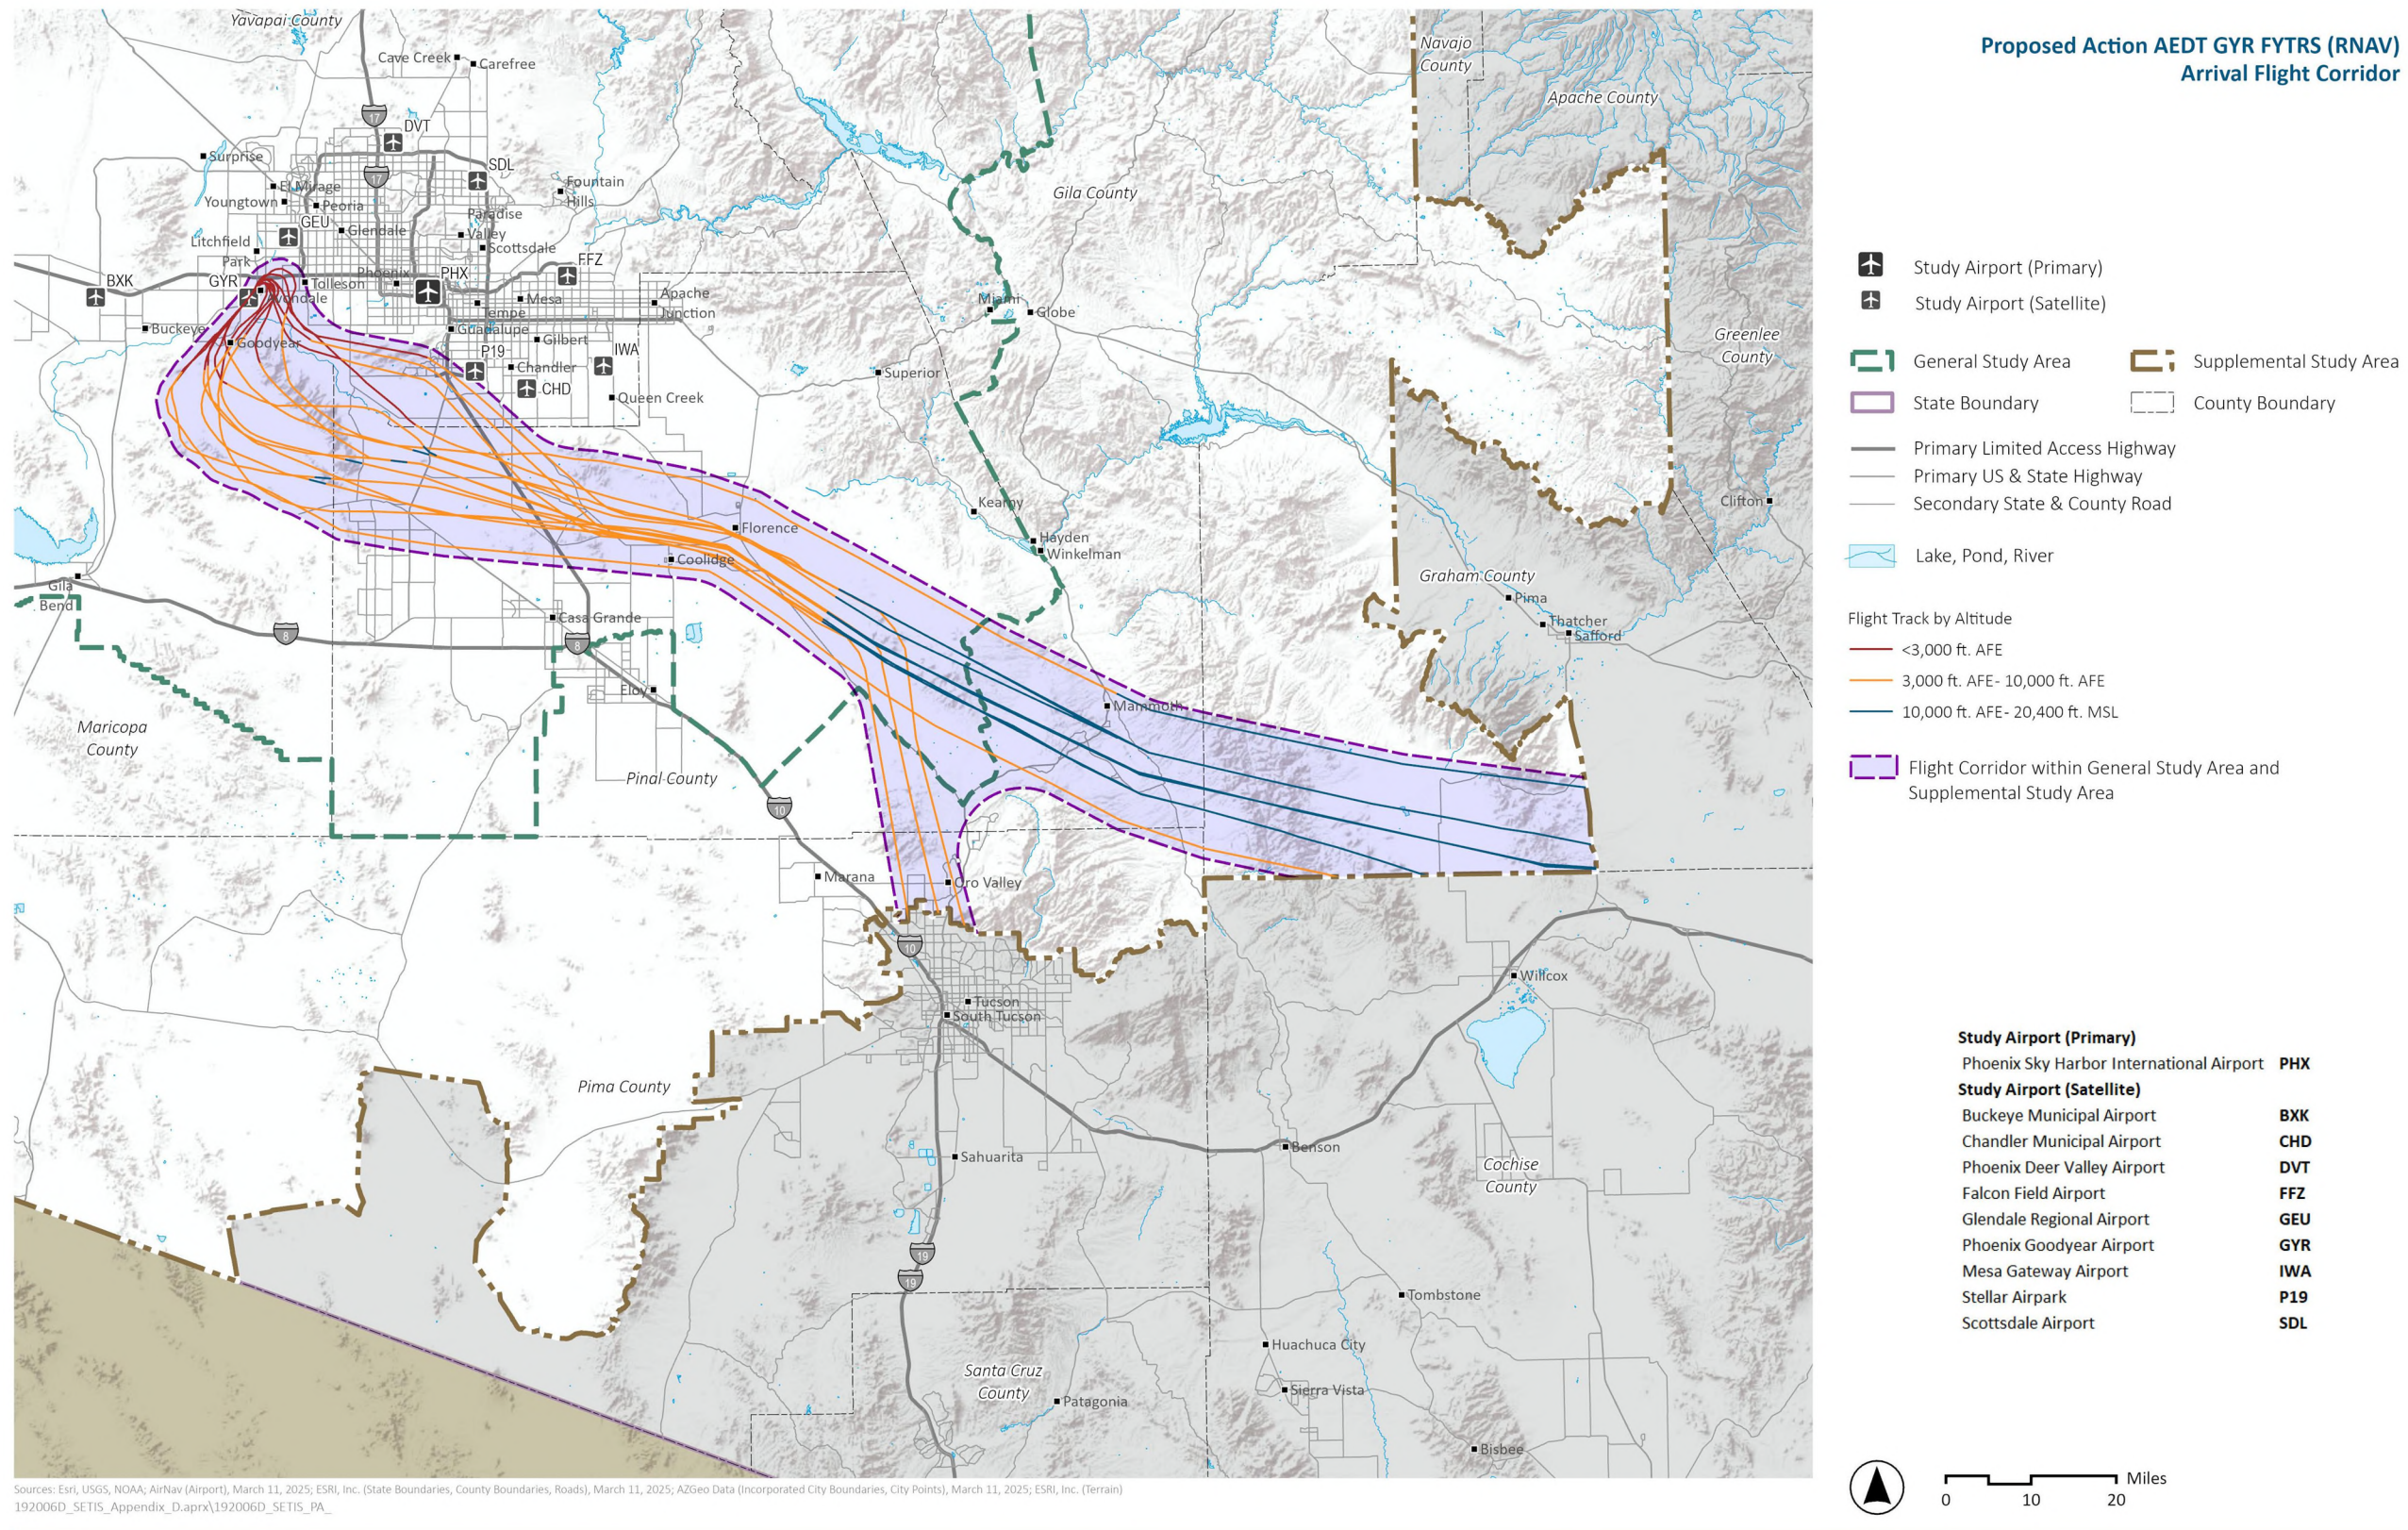

Appendix I

I.7 Phoenix Goodyear Airport (GYR) Proposed Action Arrival and Departure Flight Corridors

This page intentionally left blank.

List of Exhibits

Exhibit I.7-1. Proposed Action AEDT GYR FYTRS (RNAV) Arrival Flight Corridor	I-147
Exhibit I.7-2. Proposed Action AEDT GYR MCAIN (RNAV) Arrival Flight Corridor	I-148
Exhibit I.7-3. Proposed Action AEDT GYR MZCAL (RNAV) Arrival Flight Corridor	I-149
Exhibit I.7-4. Proposed Action AEDT GYR Vector North Arrival Flight Corridor	I-150
Exhibit I.7-5. Proposed Action AEDT GYR Vector Northwest Arrival Flight Corridor.....	I-151
Exhibit I.7-6. Proposed Action AEDT GYR BLOND (RNAV) Departure Flight Corridor	I-152
Exhibit I.7-7. Proposed Action AEDT GYR JEKLE (RNAV) Departure Flight Corridor.....	I-153
Exhibit I.7-8. Proposed Action AEDT GYR SLOTZ (RNAV) Departure Flight Corridor.....	I-154
Exhibit I.7-9. Proposed Action AEDT GYR SNRIZ (RNAV) Departure Flight Corridor	I-155
Exhibit I.7-10. Proposed Action AEDT GYR SOHOT (RNAV) Departure Flight Corridor	I-156
Exhibit I.7-11. Proposed Action AEDT GYR Vector North Departure Flight Corridor	I-157
Exhibit I.7-12. Proposed Action AEDT GYR WHRSE (RNAV) Departure Flight Corridor.....	I-158

This page intentionally left blank.

Exhibit I.7-1. Proposed Action AEDT GYR FYTRS (RNAV) Arrival Flight Corridor

Exhibit I.7-2. Proposed Action AEDT GYR MCAIN (RNAV) Arrival Flight Corridor

Exhibit I.7-3. Proposed Action AEDT GYR MZCAL (RNAV) Arrival Flight Corridor

Exhibit I.7-5. Proposed Action AEDT GYR Vector Northwest Arrival Flight Corridor

Exhibit I.7-6. Proposed Action AEDT GYR BLOND (RNAV) Departure Flight Corridor

Exhibit I.7-7. Proposed Action AEDT GYR JEKLE (RNAV) Departure Flight Corridor