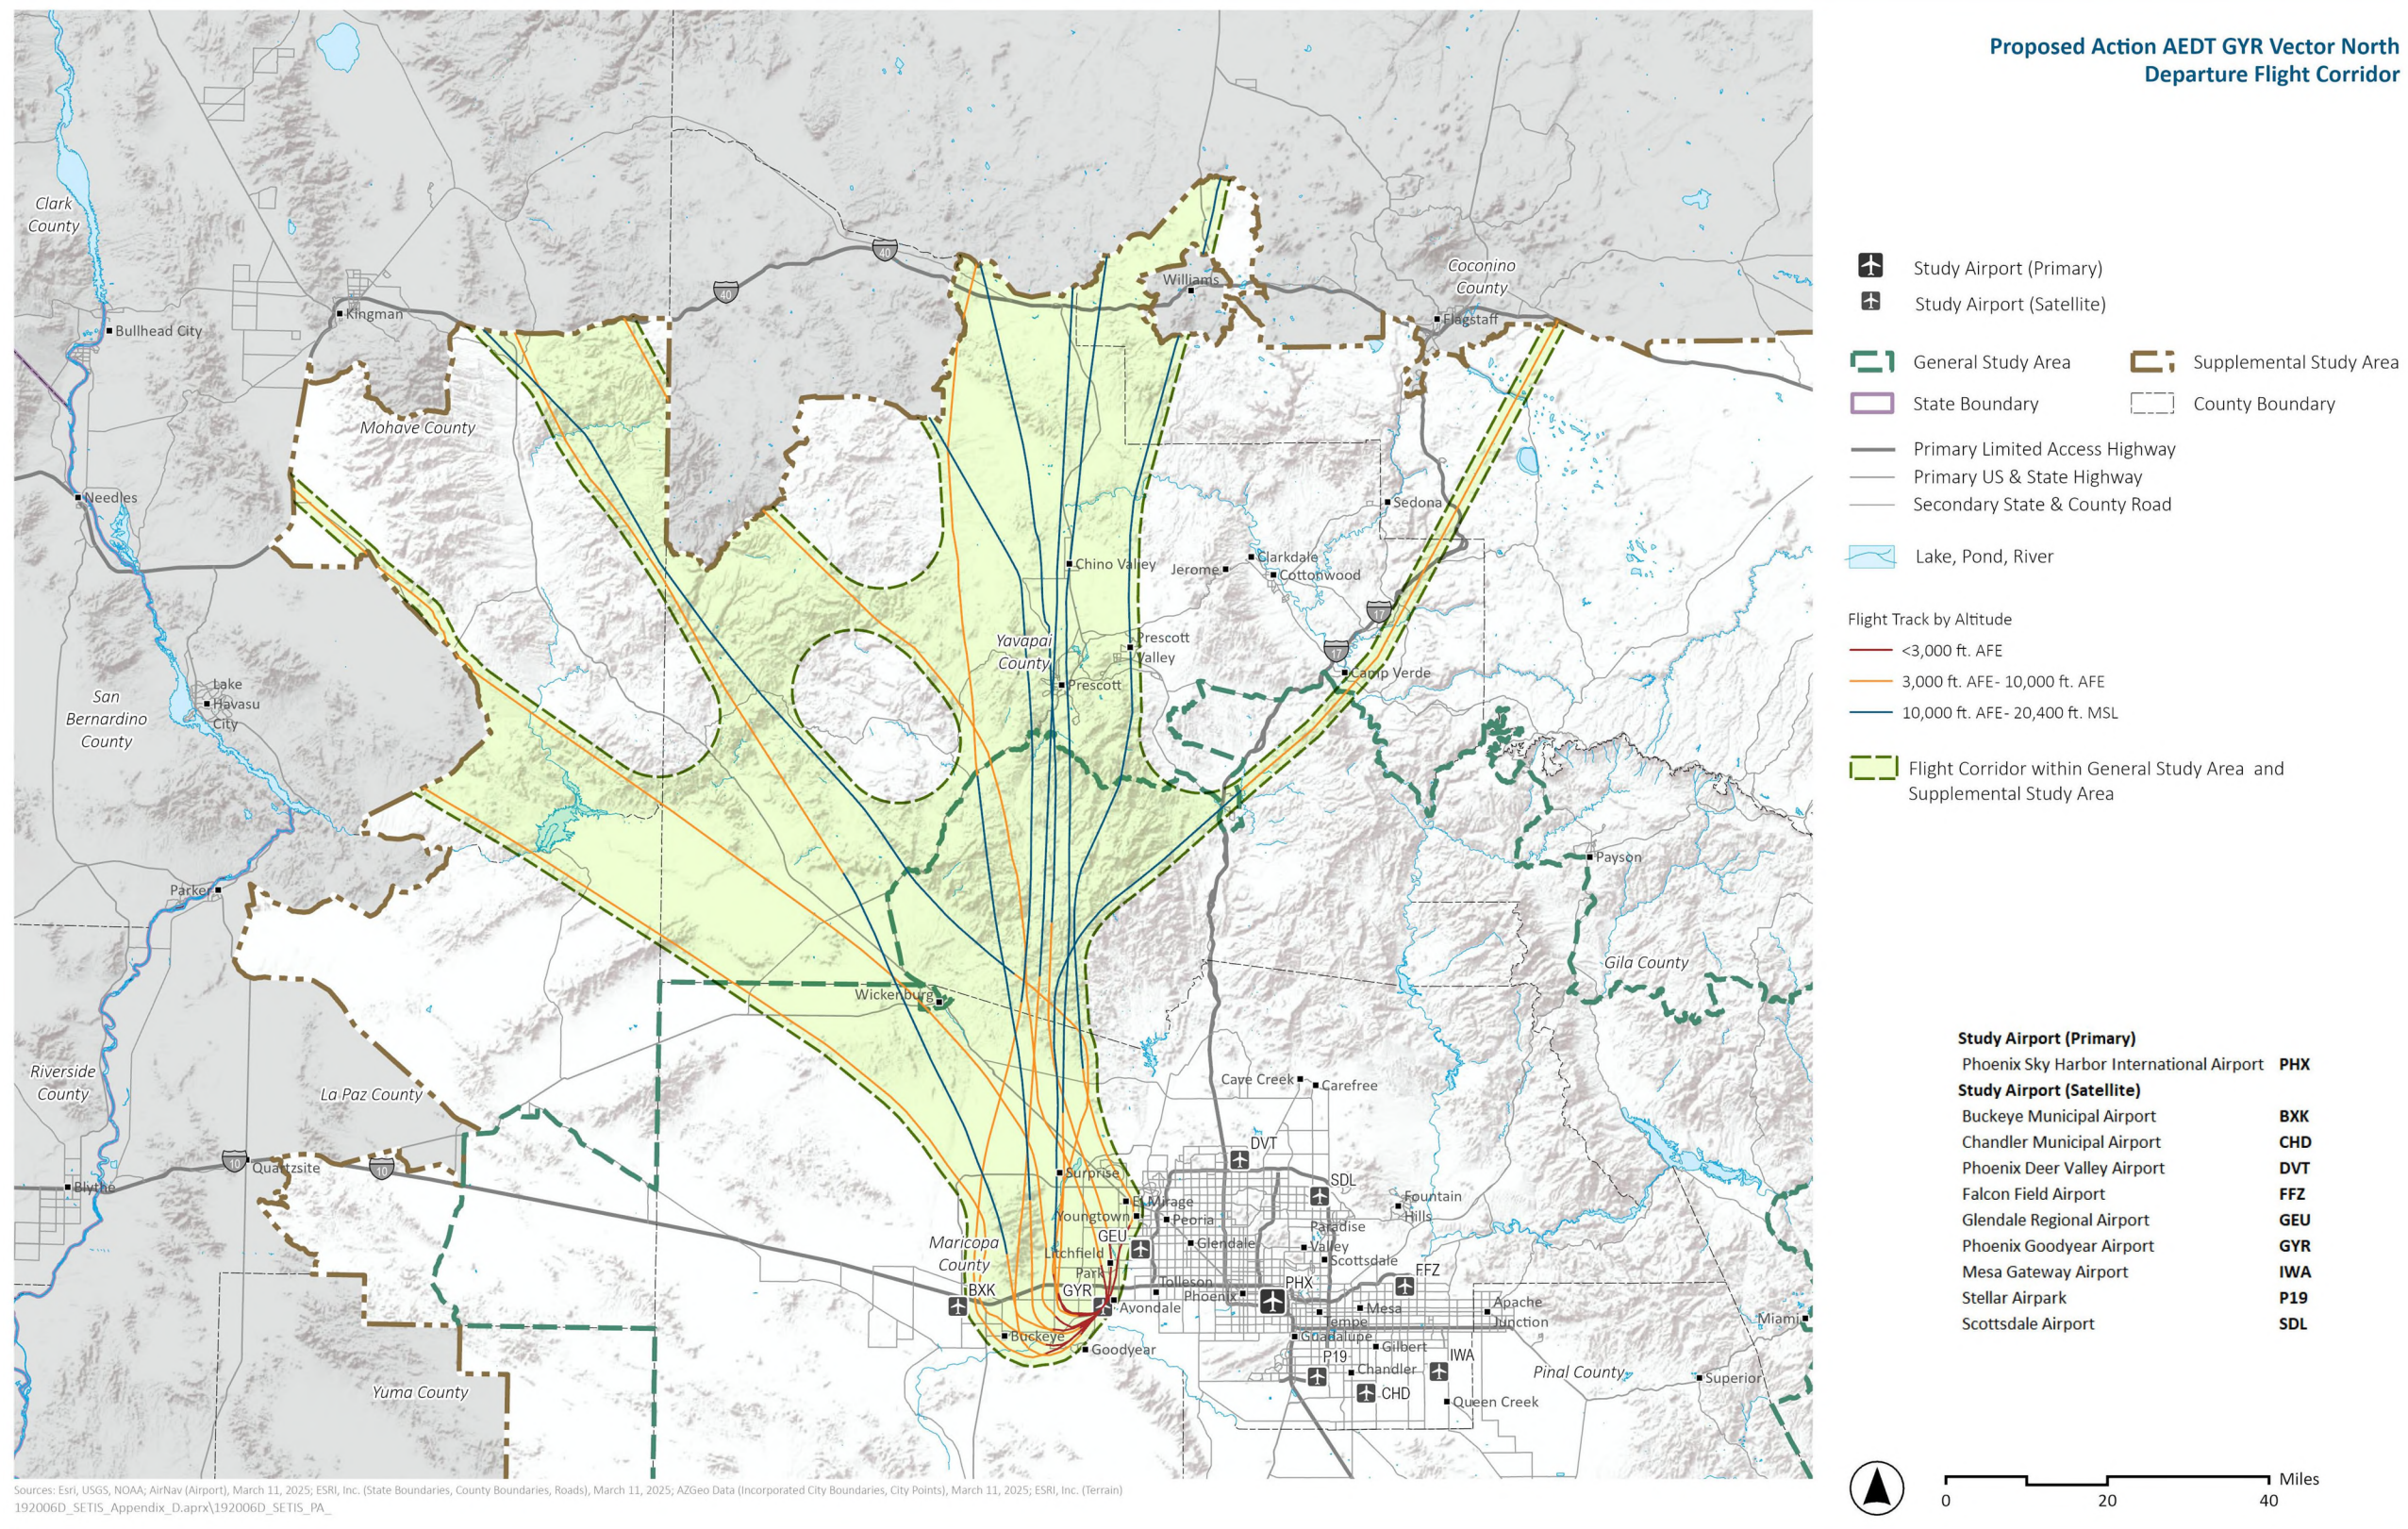

Exhibit I.7-5. Proposed Action AEDT GYR Vector Northwest Arrival Flight Corridor

Exhibit I.7-6. Proposed Action AEDT GYR BLOND (RNAV) Departure Flight Corridor

Exhibit I.7-7. Proposed Action AEDT GYR JEKLE (RNAV) Departure Flight Corridor

Exhibit I.7-8. Proposed Action AEDT GYR SLOTZ (RNAV) Departure Flight Corridor

Exhibit I.7-9. Proposed Action AEDT GYR SNRIZ (RNAV) Departure Flight Corridor

Exhibit I.7-10. Proposed Action AEDT GYR SOHOT (RNAV) Departure Flight Corridor

Exhibit I.7-11. Proposed Action AEDT GYR Vector North Departure Flight Corridor

Exhibit I.7-12. Proposed Action AEDT GYR WHRSE (RNAV) Departure Flight Corridor