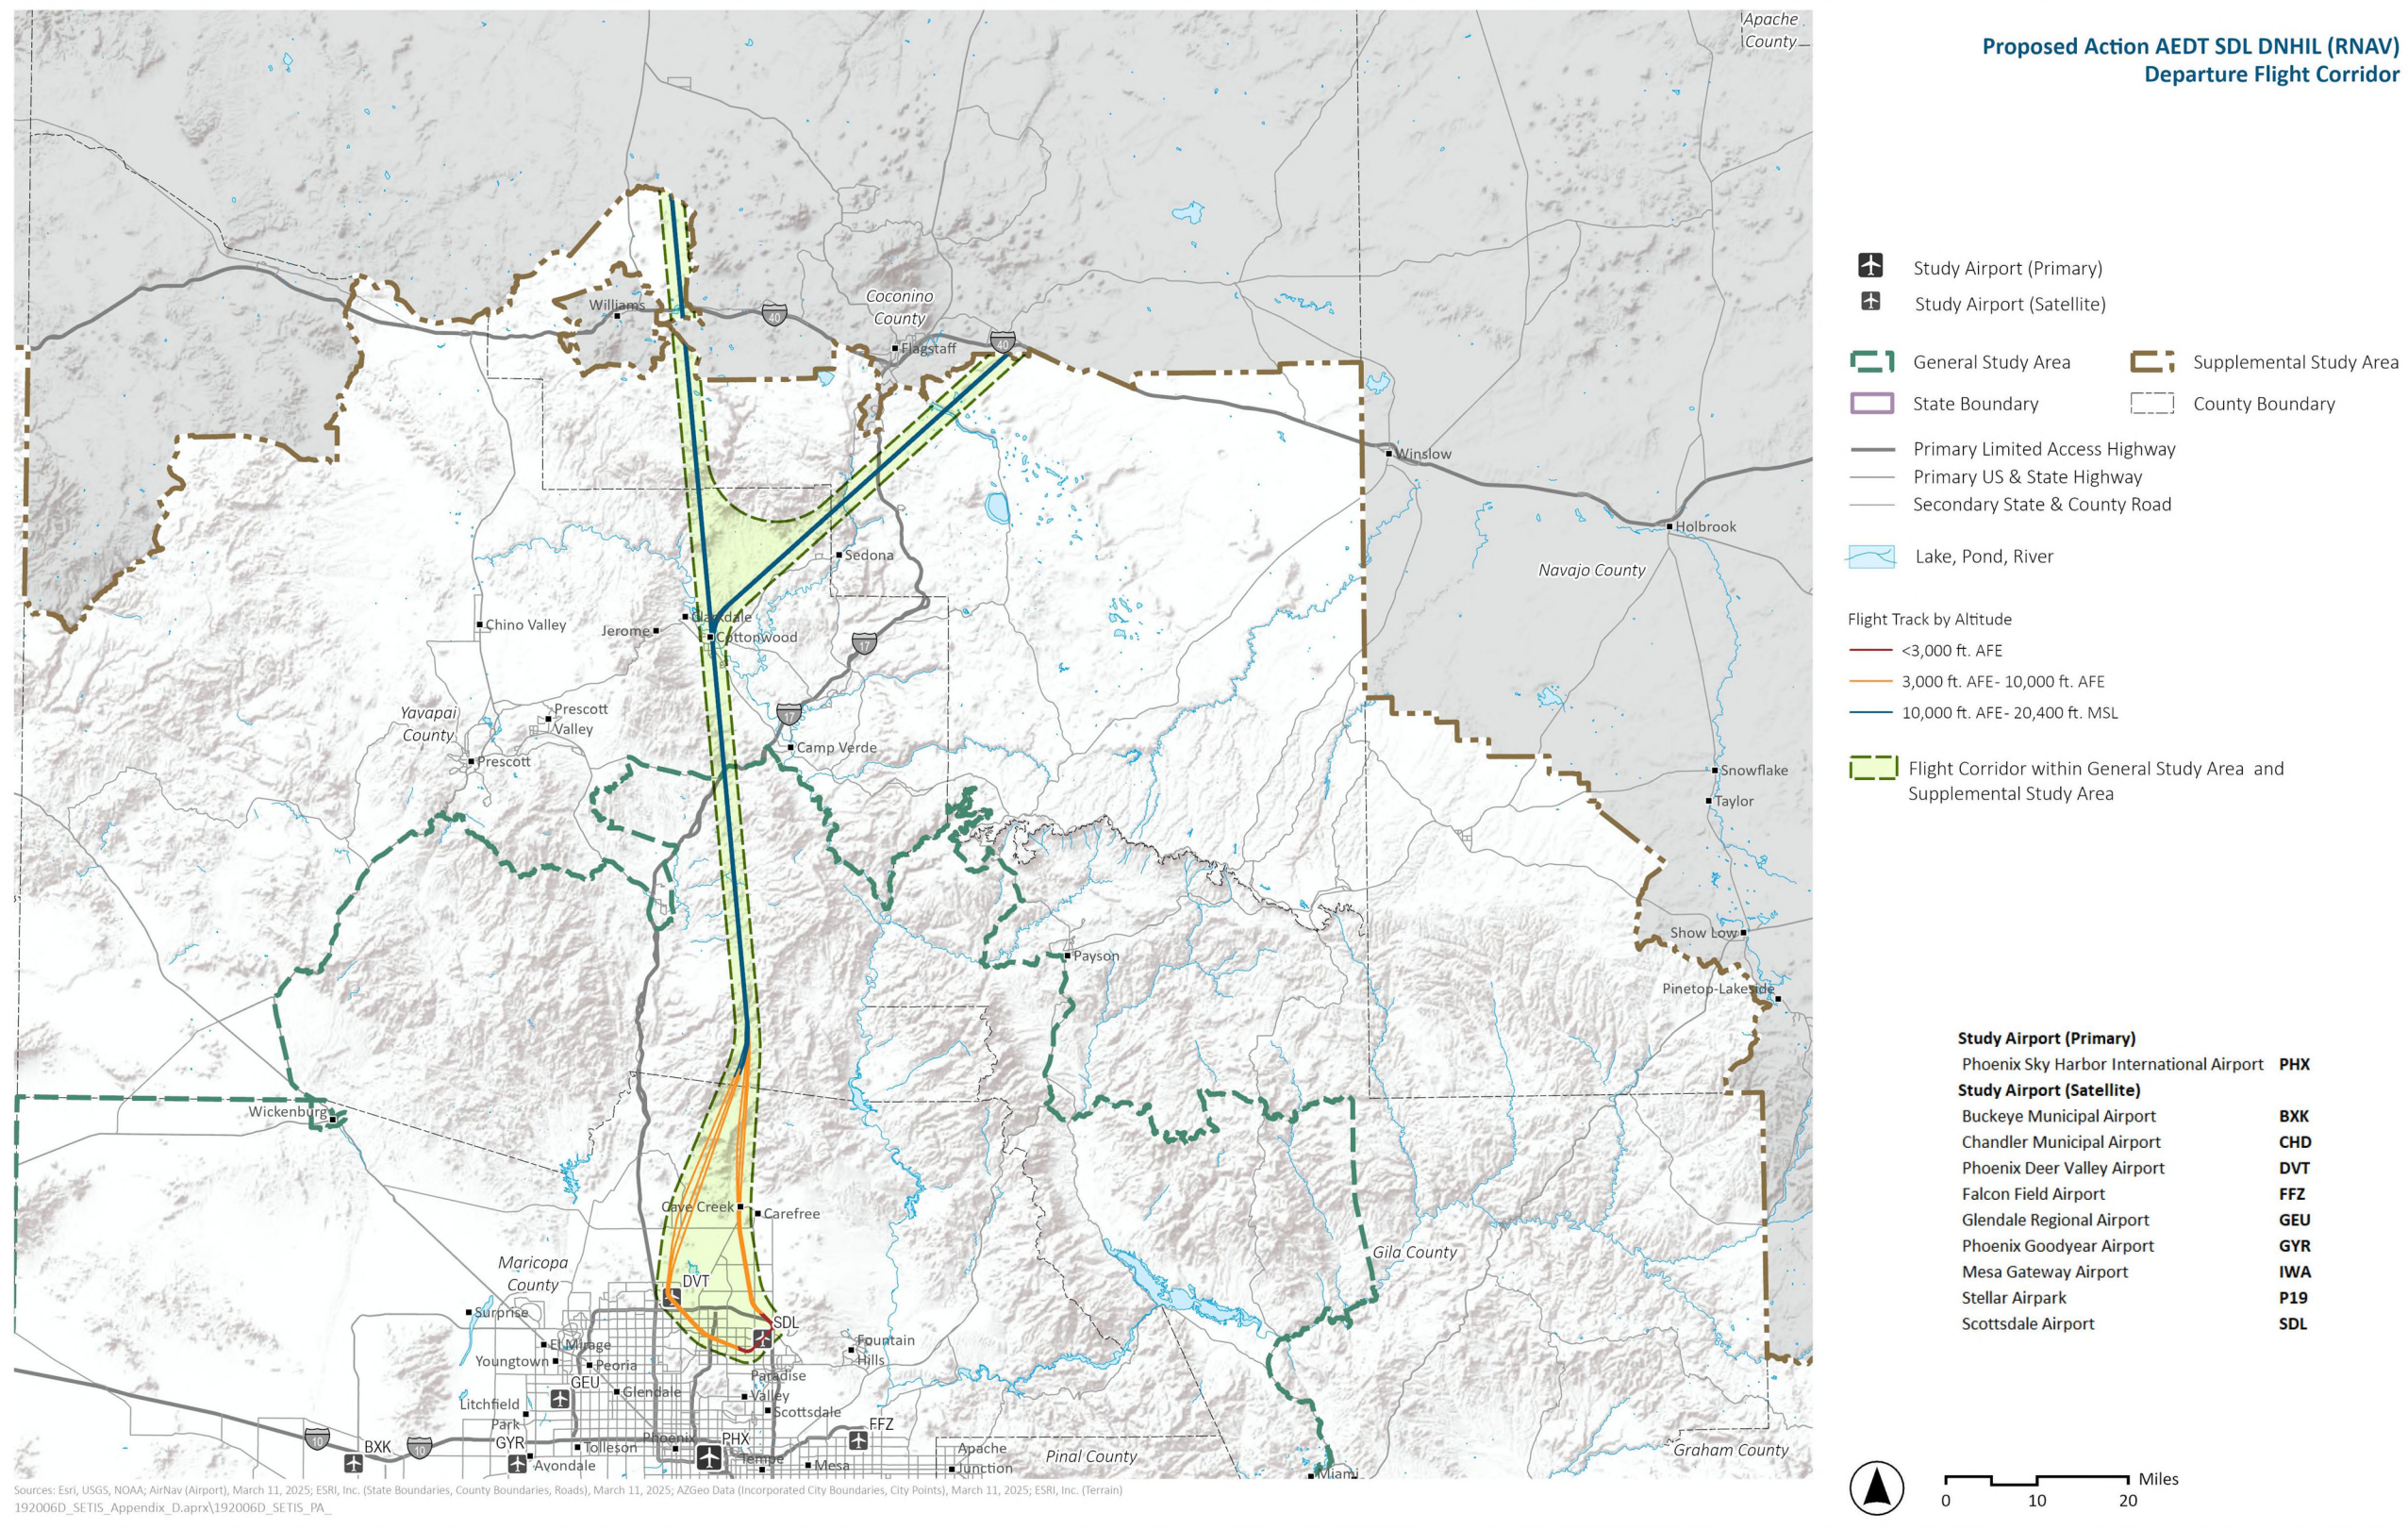

Exhibit I.10-5. Proposed Action AEDT SDL Vector Northeast Arrival Flight Corridor

Exhibit I.10-6. Proposed Action AEDT SDL Vector Southeast Arrival Flight Corridor

Exhibit I.10-7. Proposed Action AEDT SDL AMLEA (RNAV) Departure Flight Corridor

Exhibit I.10-8. Proposed Action AEDT SDL BLOND (RNAV) Departure Flight Corridor

Exhibit I.10-9. Proposed Action AEDT SDL DNHIL (RNAV) Departure Flight Corridor

Exhibit I.10-10. Proposed Action AEDT SDL JEKLE (RNAV) Departure Flight Corridor

Exhibit I.10-11. Proposed Action AEDT SDL SLOTZ (RNAV) Departure Flight Corridor

Exhibit I.10-12. Proposed Action AEDT SDL SNRIZ (RNAV) Departure Flight Corridor

Exhibit I.10-13. Proposed Action AEDT SDL SNWBD (RNAV) Departure Flight Corridor

Exhibit I.10-14. Proposed Action AEDT SDL SOHOT (RNAV) Departure Flight Corridor

Exhibit I.10-15. Proposed Action AEDT SDL WHRSE (RNAV) Departure Flight Corridor

This page intentionally left blank.