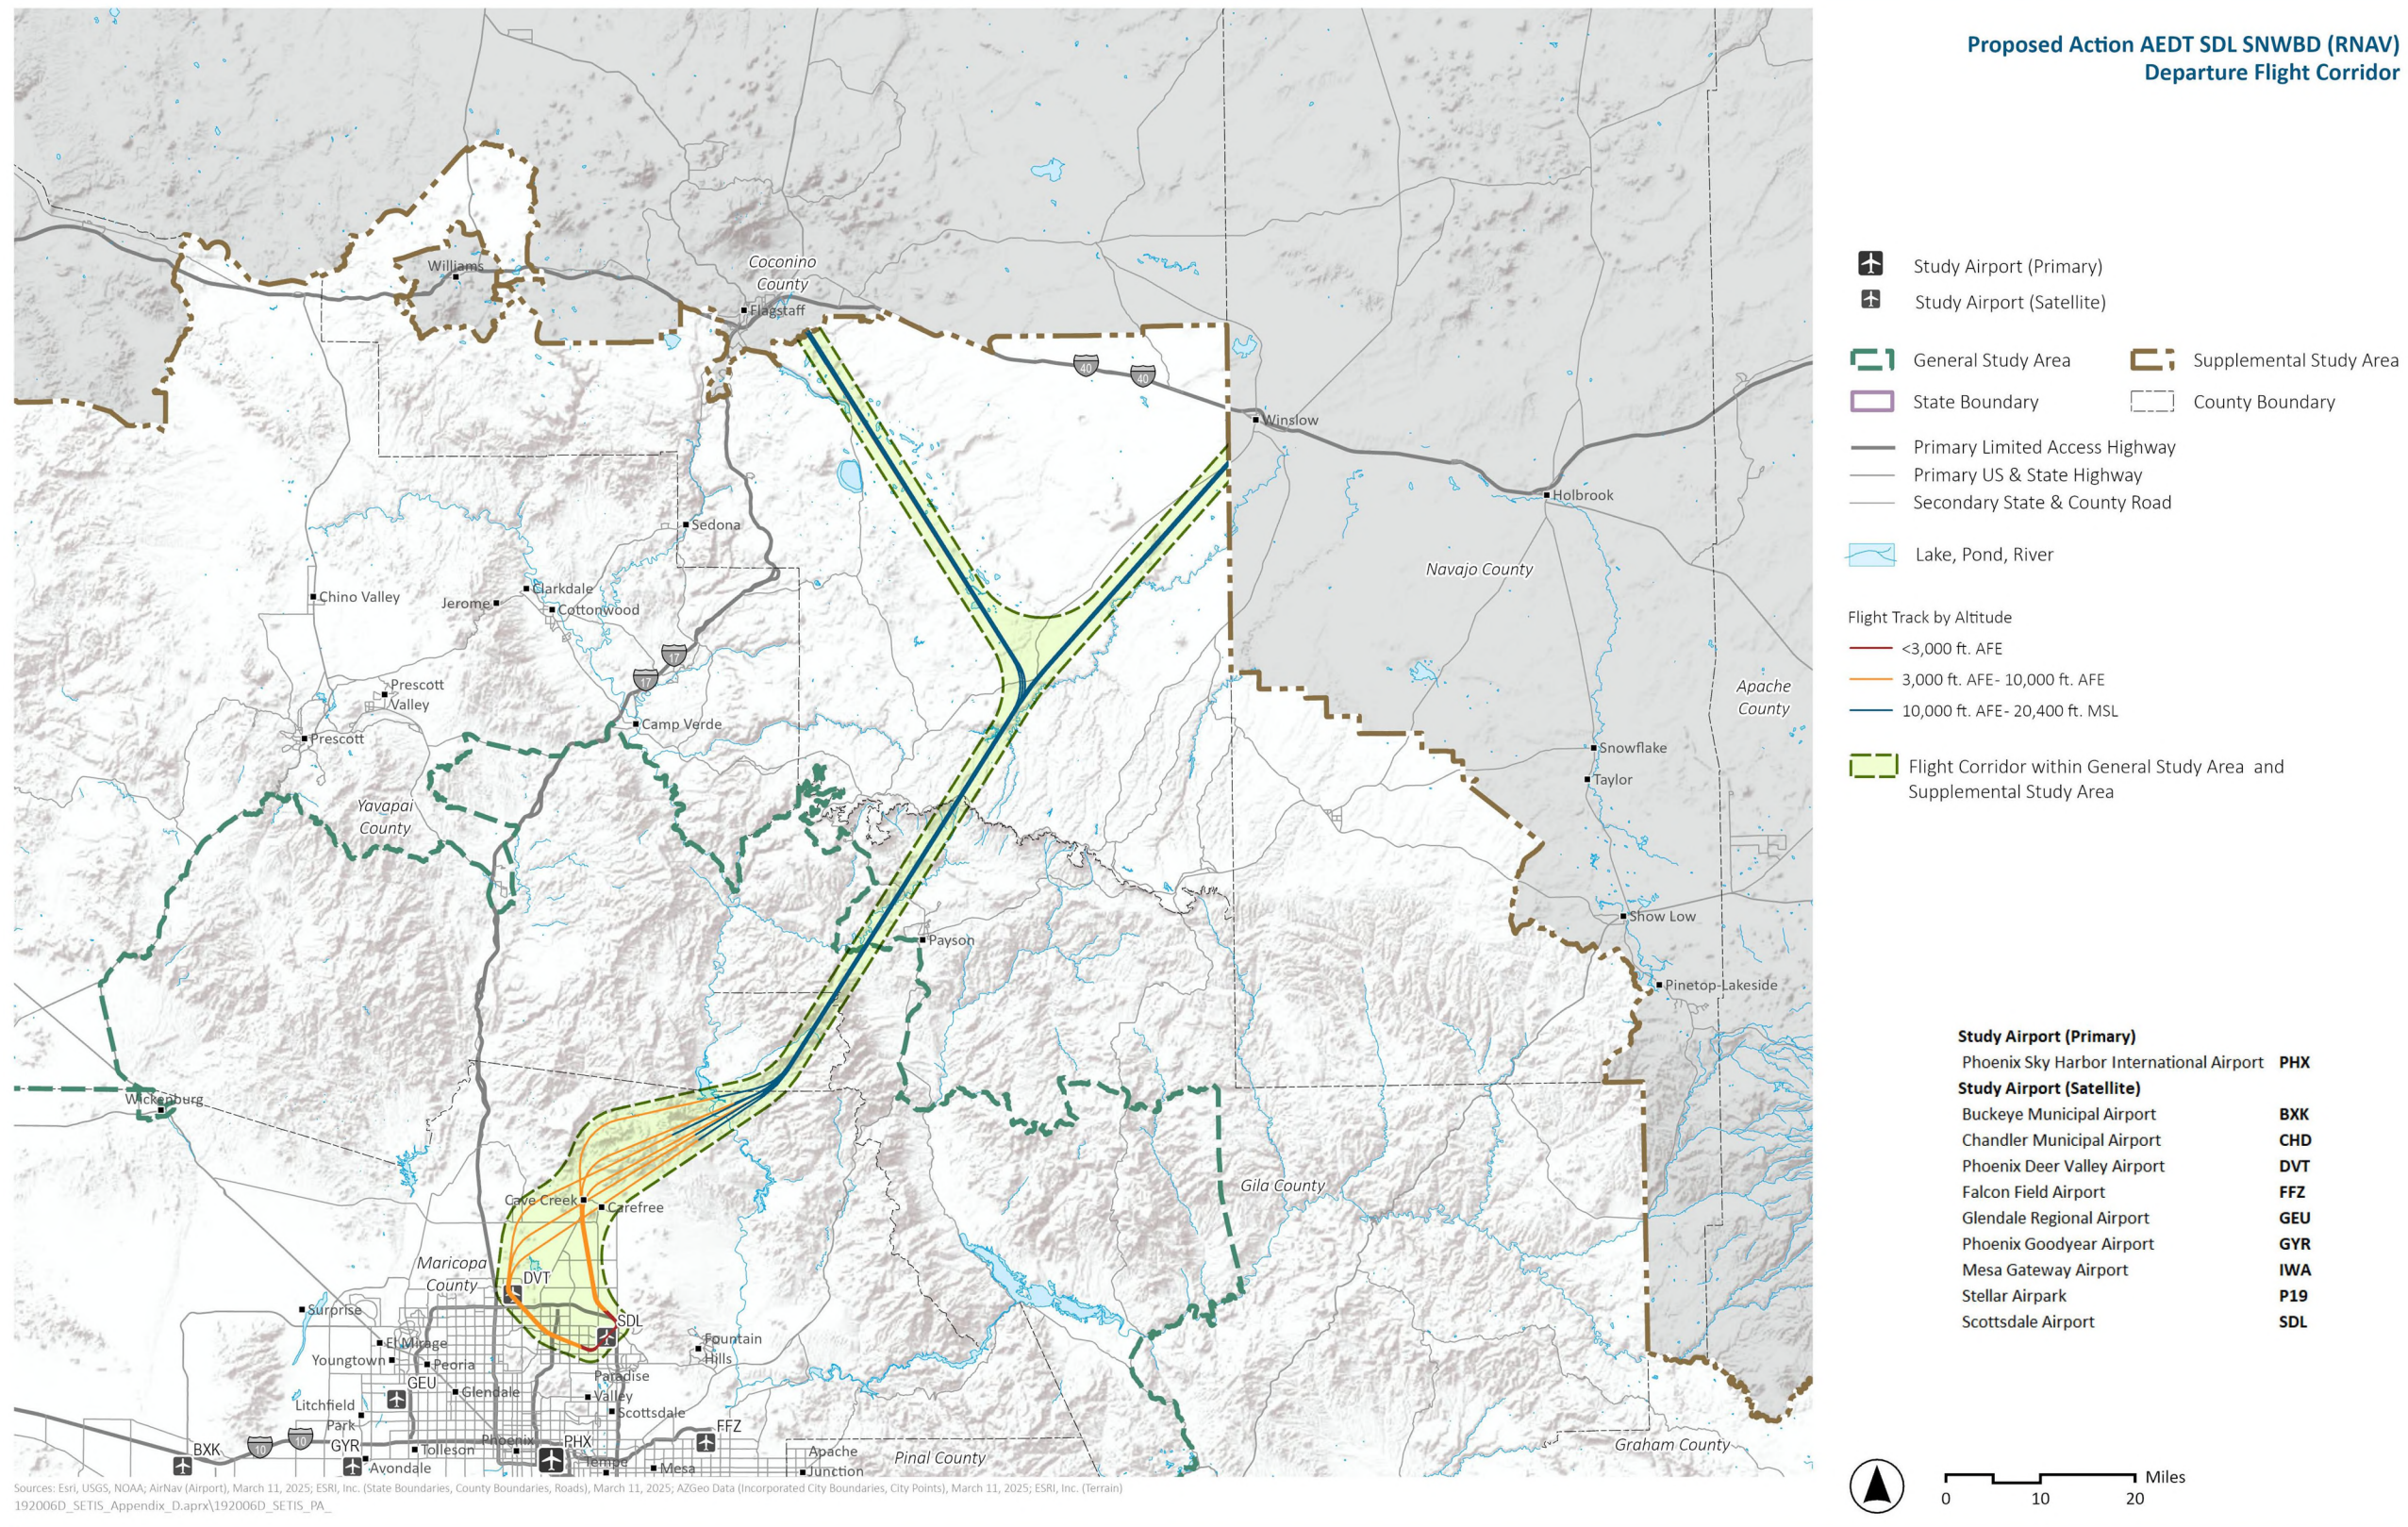

Exhibit I.10-5. Proposed Action AEDT SDL Vector Northeast Arrival Flight Corridor

Exhibit I.10-6. Proposed Action AEDT SDL Vector Southeast Arrival Flight Corridor

Exhibit I.10-7. Proposed Action AEDT SDL AMLEA (RNAV) Departure Flight Corridor

Exhibit I.10-8. Proposed Action AEDT SDL BLOND (RNAV) Departure Flight Corridor

Exhibit I.10-9. Proposed Action AEDT SDL DNHIL (RNAV) Departure Flight Corridor

Exhibit I.10-10. Proposed Action AEDT SDL JEKLE (RNAV) Departure Flight Corridor

Exhibit I.10-11. Proposed Action AEDT SDL SLOTZ (RNAV) Departure Flight Corridor

Exhibit I.10-12. Proposed Action AEDT SDL SNRIZ (RNAV) Departure Flight Corridor

Exhibit I.10-13. Proposed Action AEDT SDL SNWBD (RNAV) Departure Flight Corridor

Exhibit I.10-14. Proposed Action AEDT SDL SOHOT (RNAV) Departure Flight Corridor

Exhibit I.10-15. Proposed Action AEDT SDL WHRSE (RNAV) Departure Flight Corridor

This page intentionally left blank.