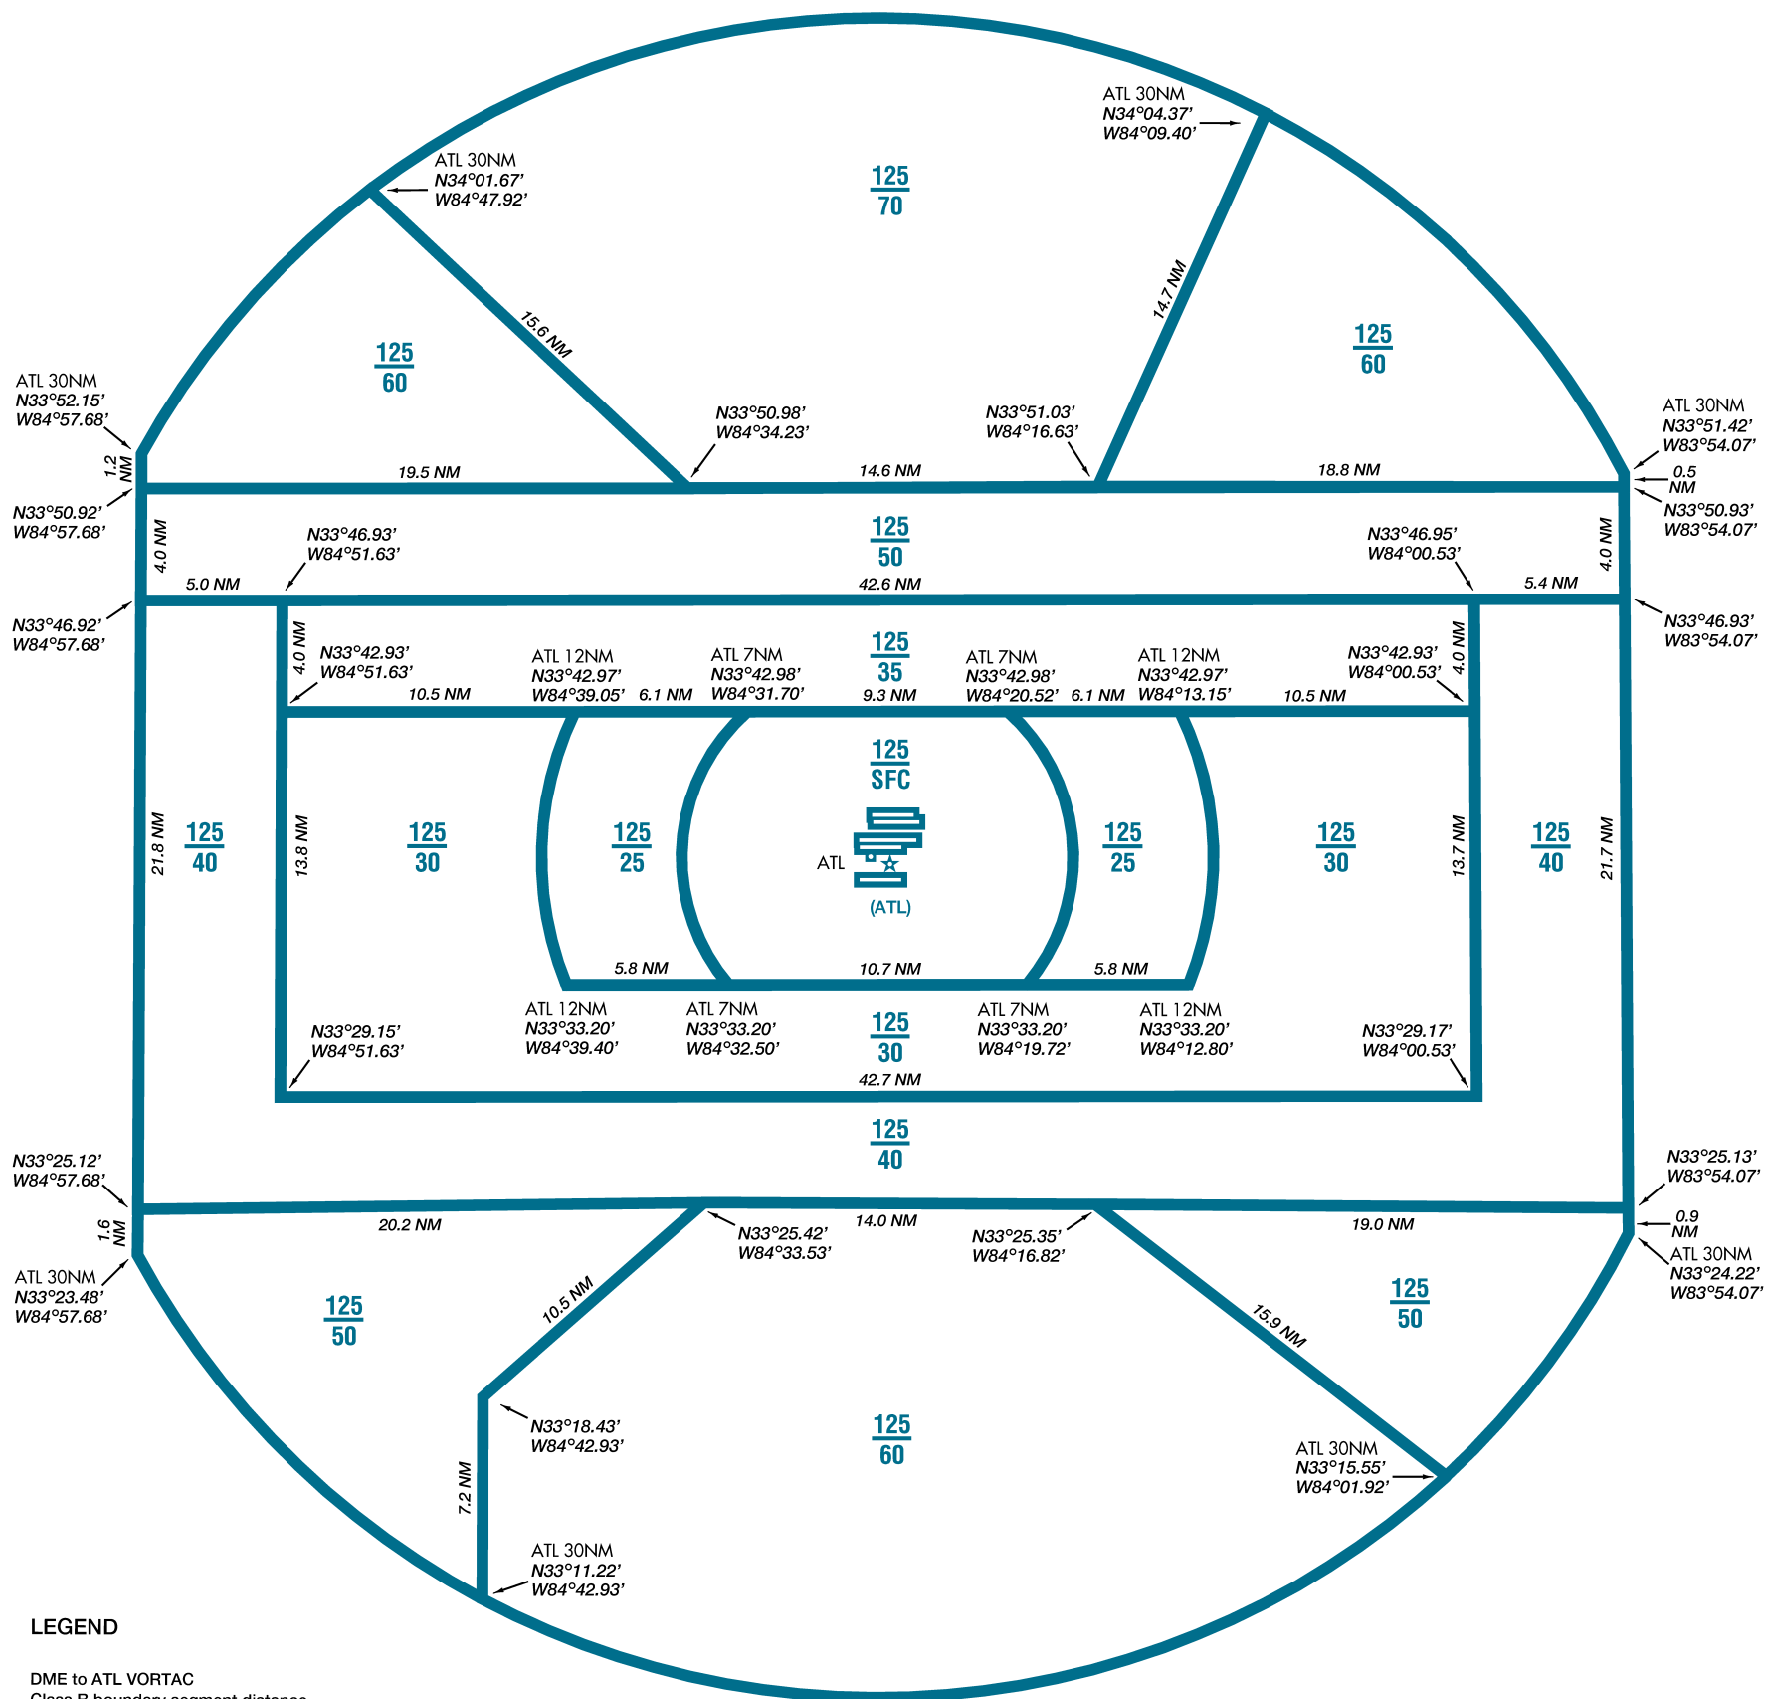

# ATLANTA CLASS B AIRSPACE

NOT TO BE USED FOR NAVIGATION

## LEGEND

ATL 7NM  
9.3 NM

DME to ATL VORTAC  
Class B boundary segment distance