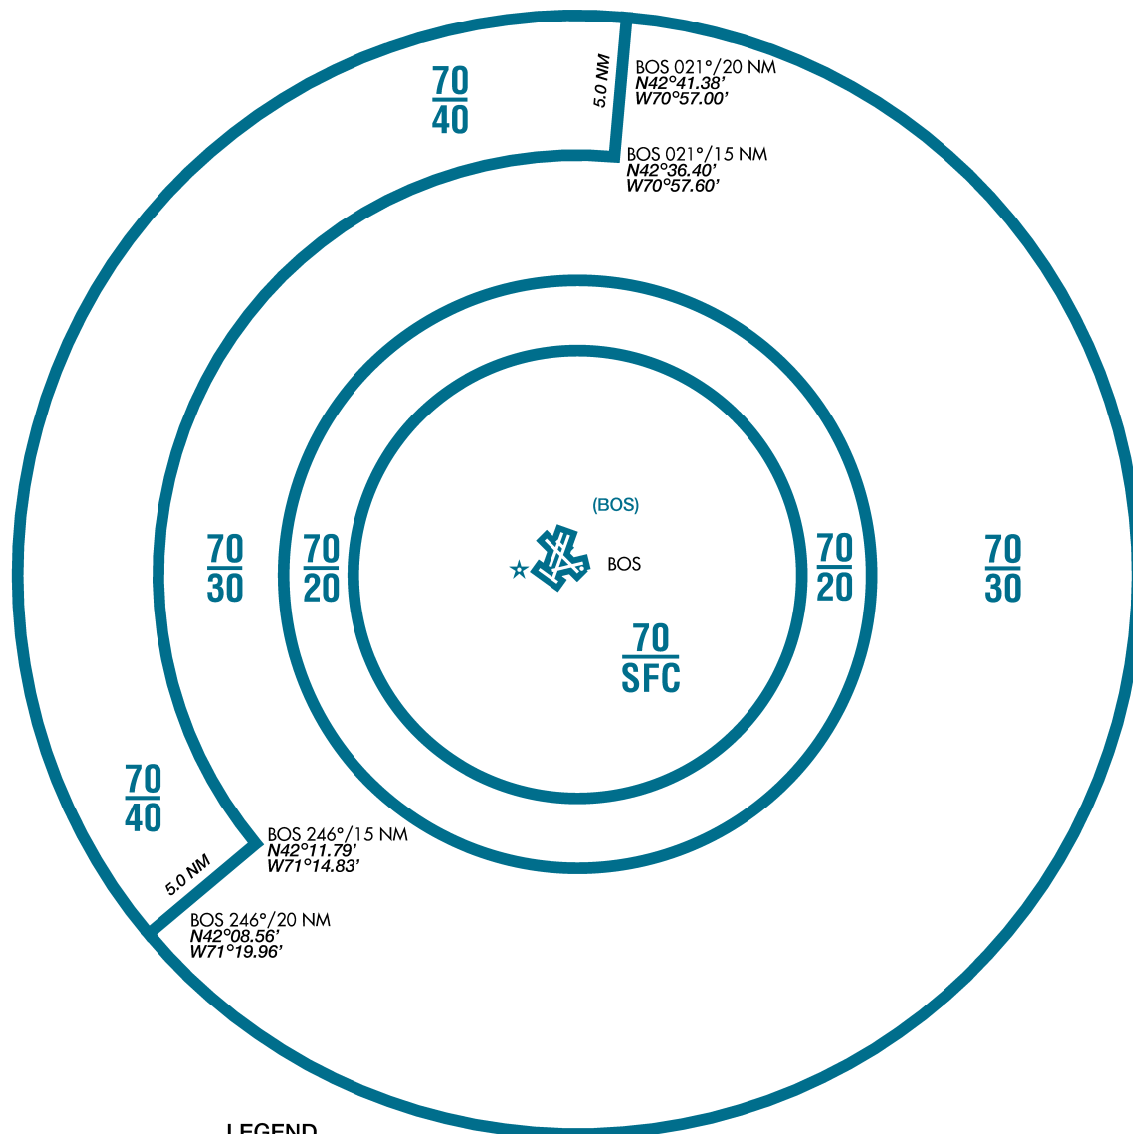

# BOSTON CLASS B AIRSPACE

NOT TO BE USED FOR NAVIGATION

## LEGEND

BOS 246°/20 NM    Magnetic fix radial/DME to BOS VOR-DME  
5.0 NM            Class B boundary segment distance