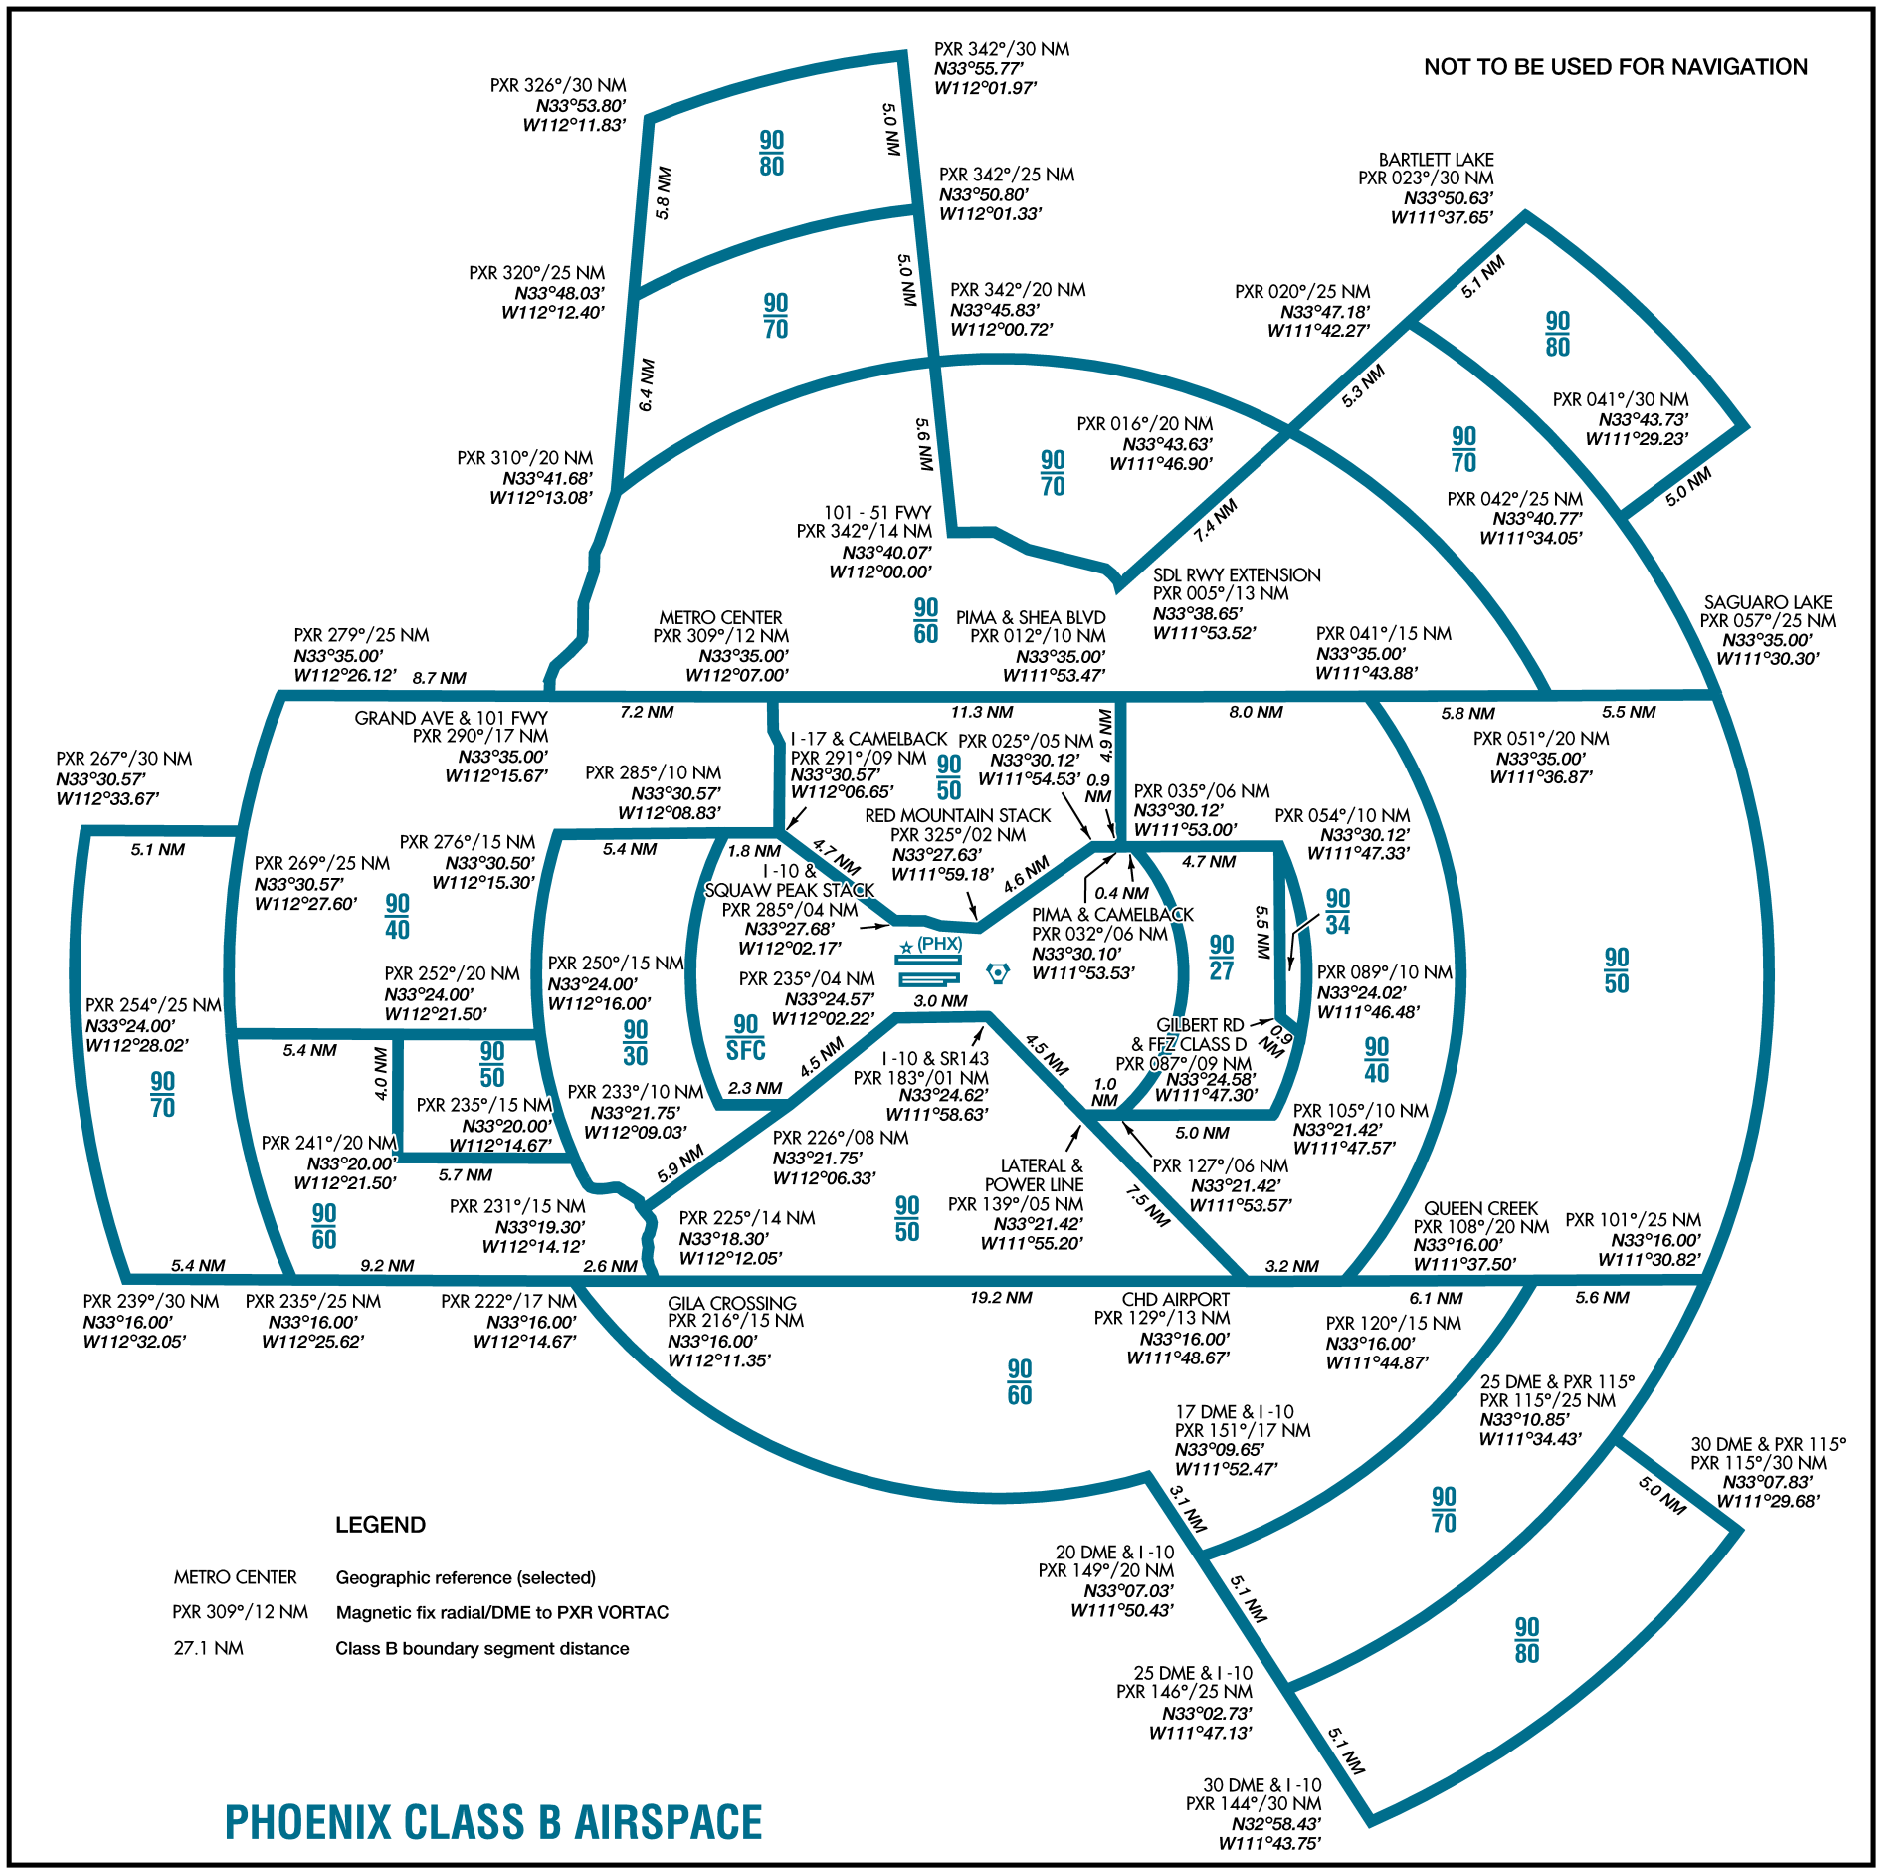

NOT TO BE USED FOR NAVIGATION

**LEGEND**

- METRO CENTER Geographic reference (selected)
- PXR 309°/12 NM Magnetic fix radial/DME to PXR VORTAC
- 27.1 NM Class B boundary segment distance

**PHOENIX CLASS B AIRSPACE**