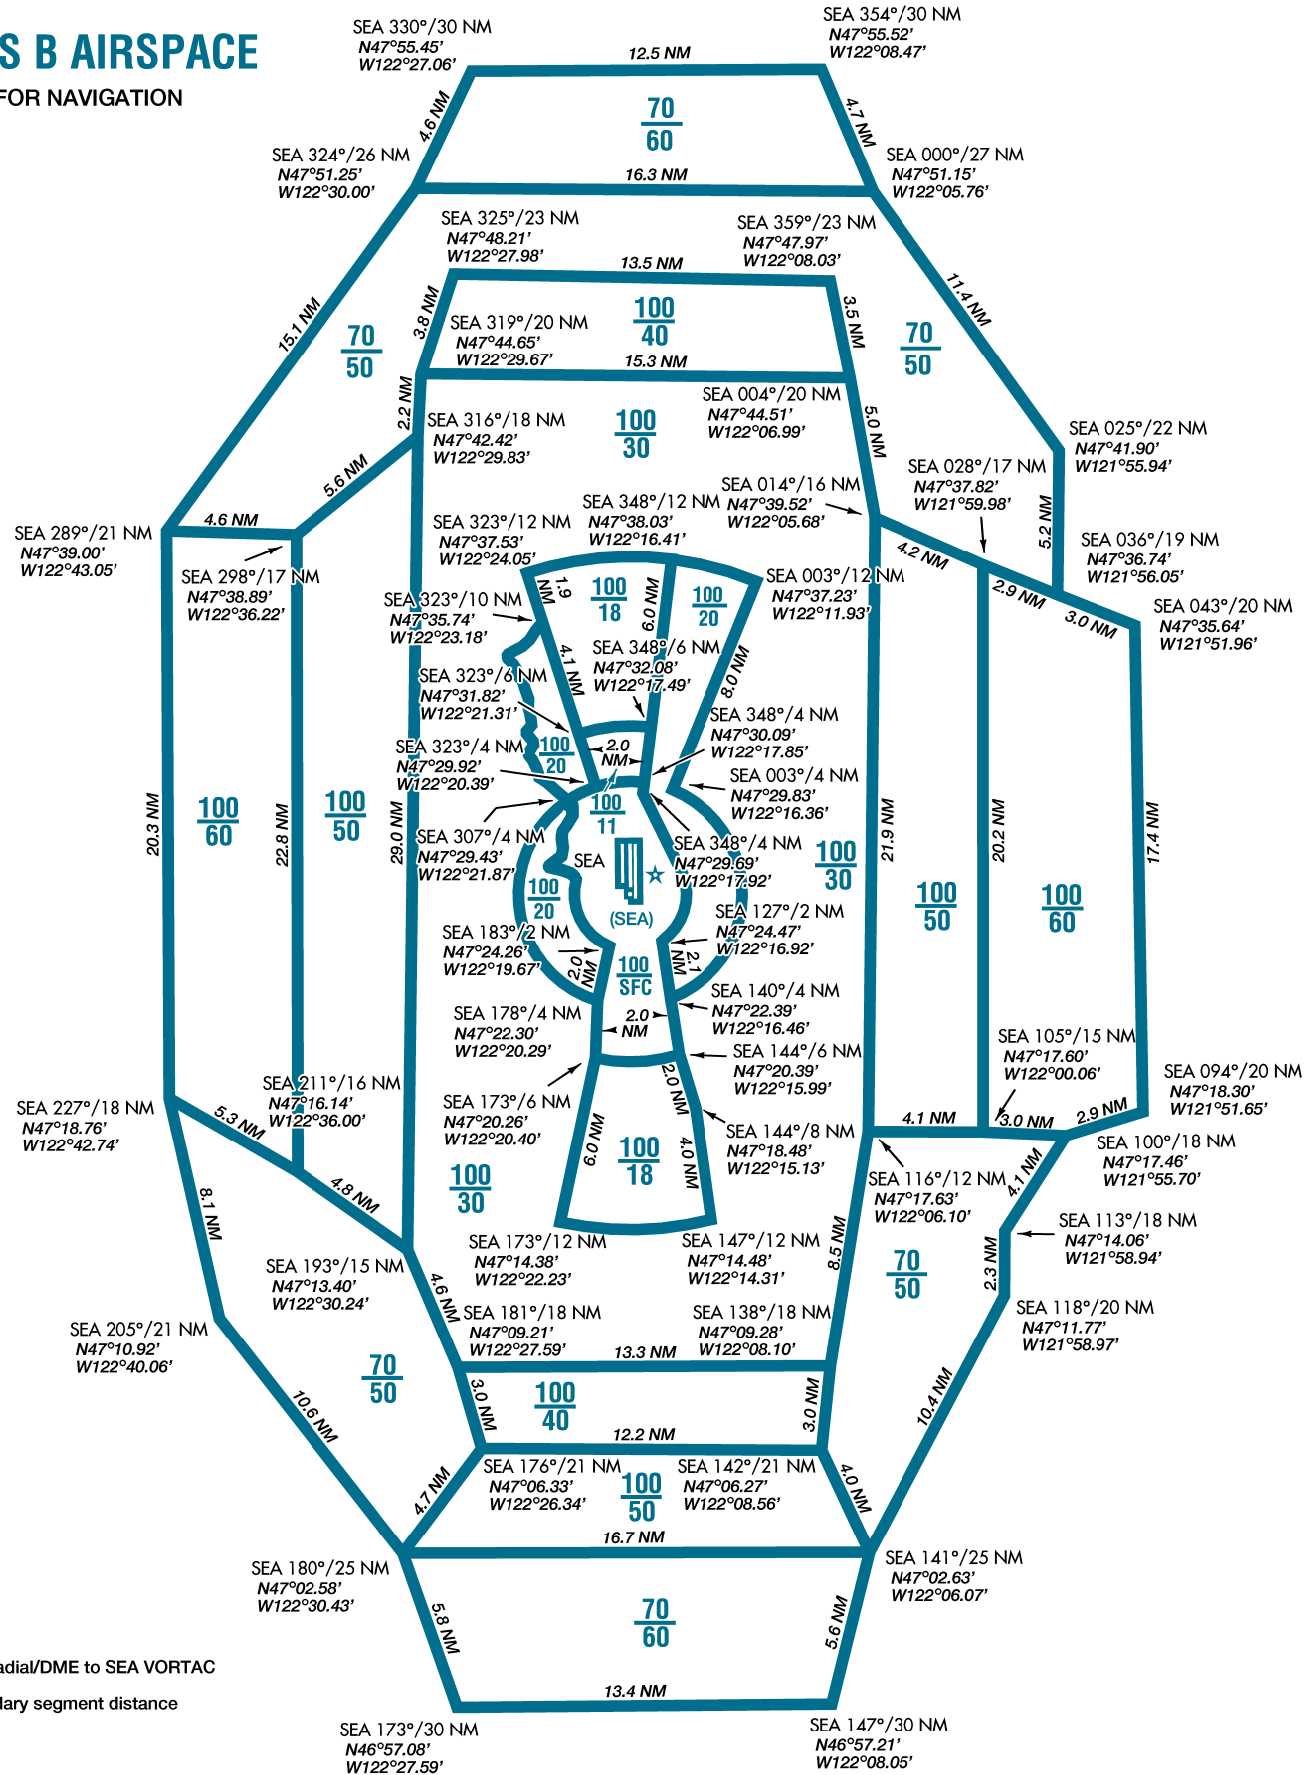

# SEATTLE CLASS B AIRSPACE

NOT TO BE USED FOR NAVIGATION

## LEGEND

SEA 176°/21 NM Magnetic fix radial/DME to SEA VORTAC  
21.4 NM Class B boundary segment distance