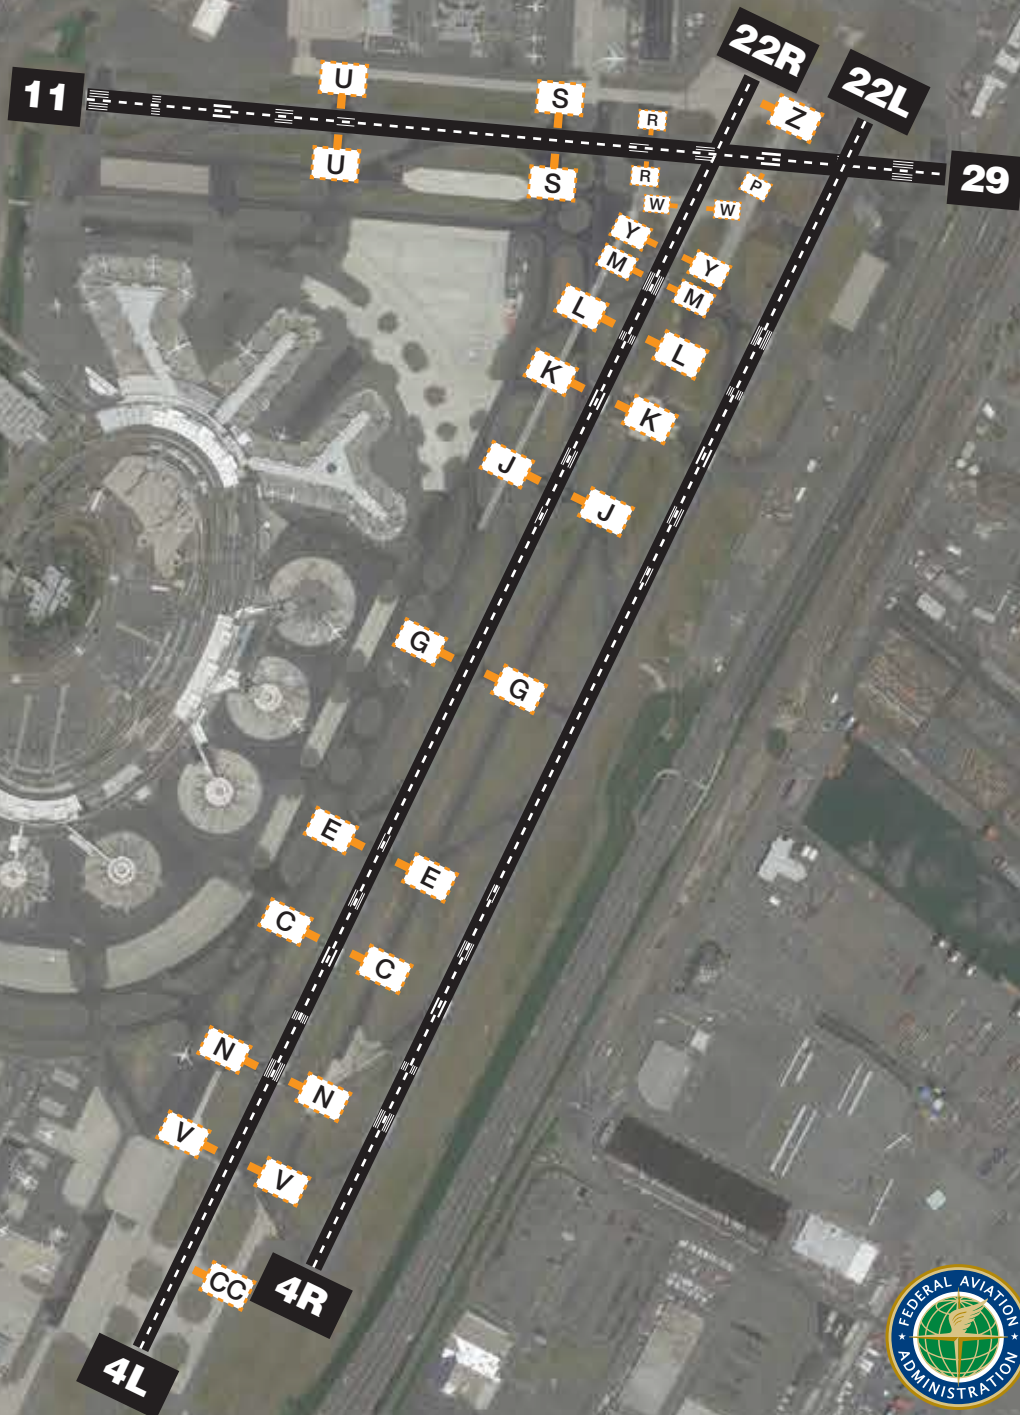

Runway Status Lights at Newark (EWR)

LEGEND

- Runway
- Entrance 
- Lights
- Takeoff
- Hold 
- Lights

Federal Aviation Administration