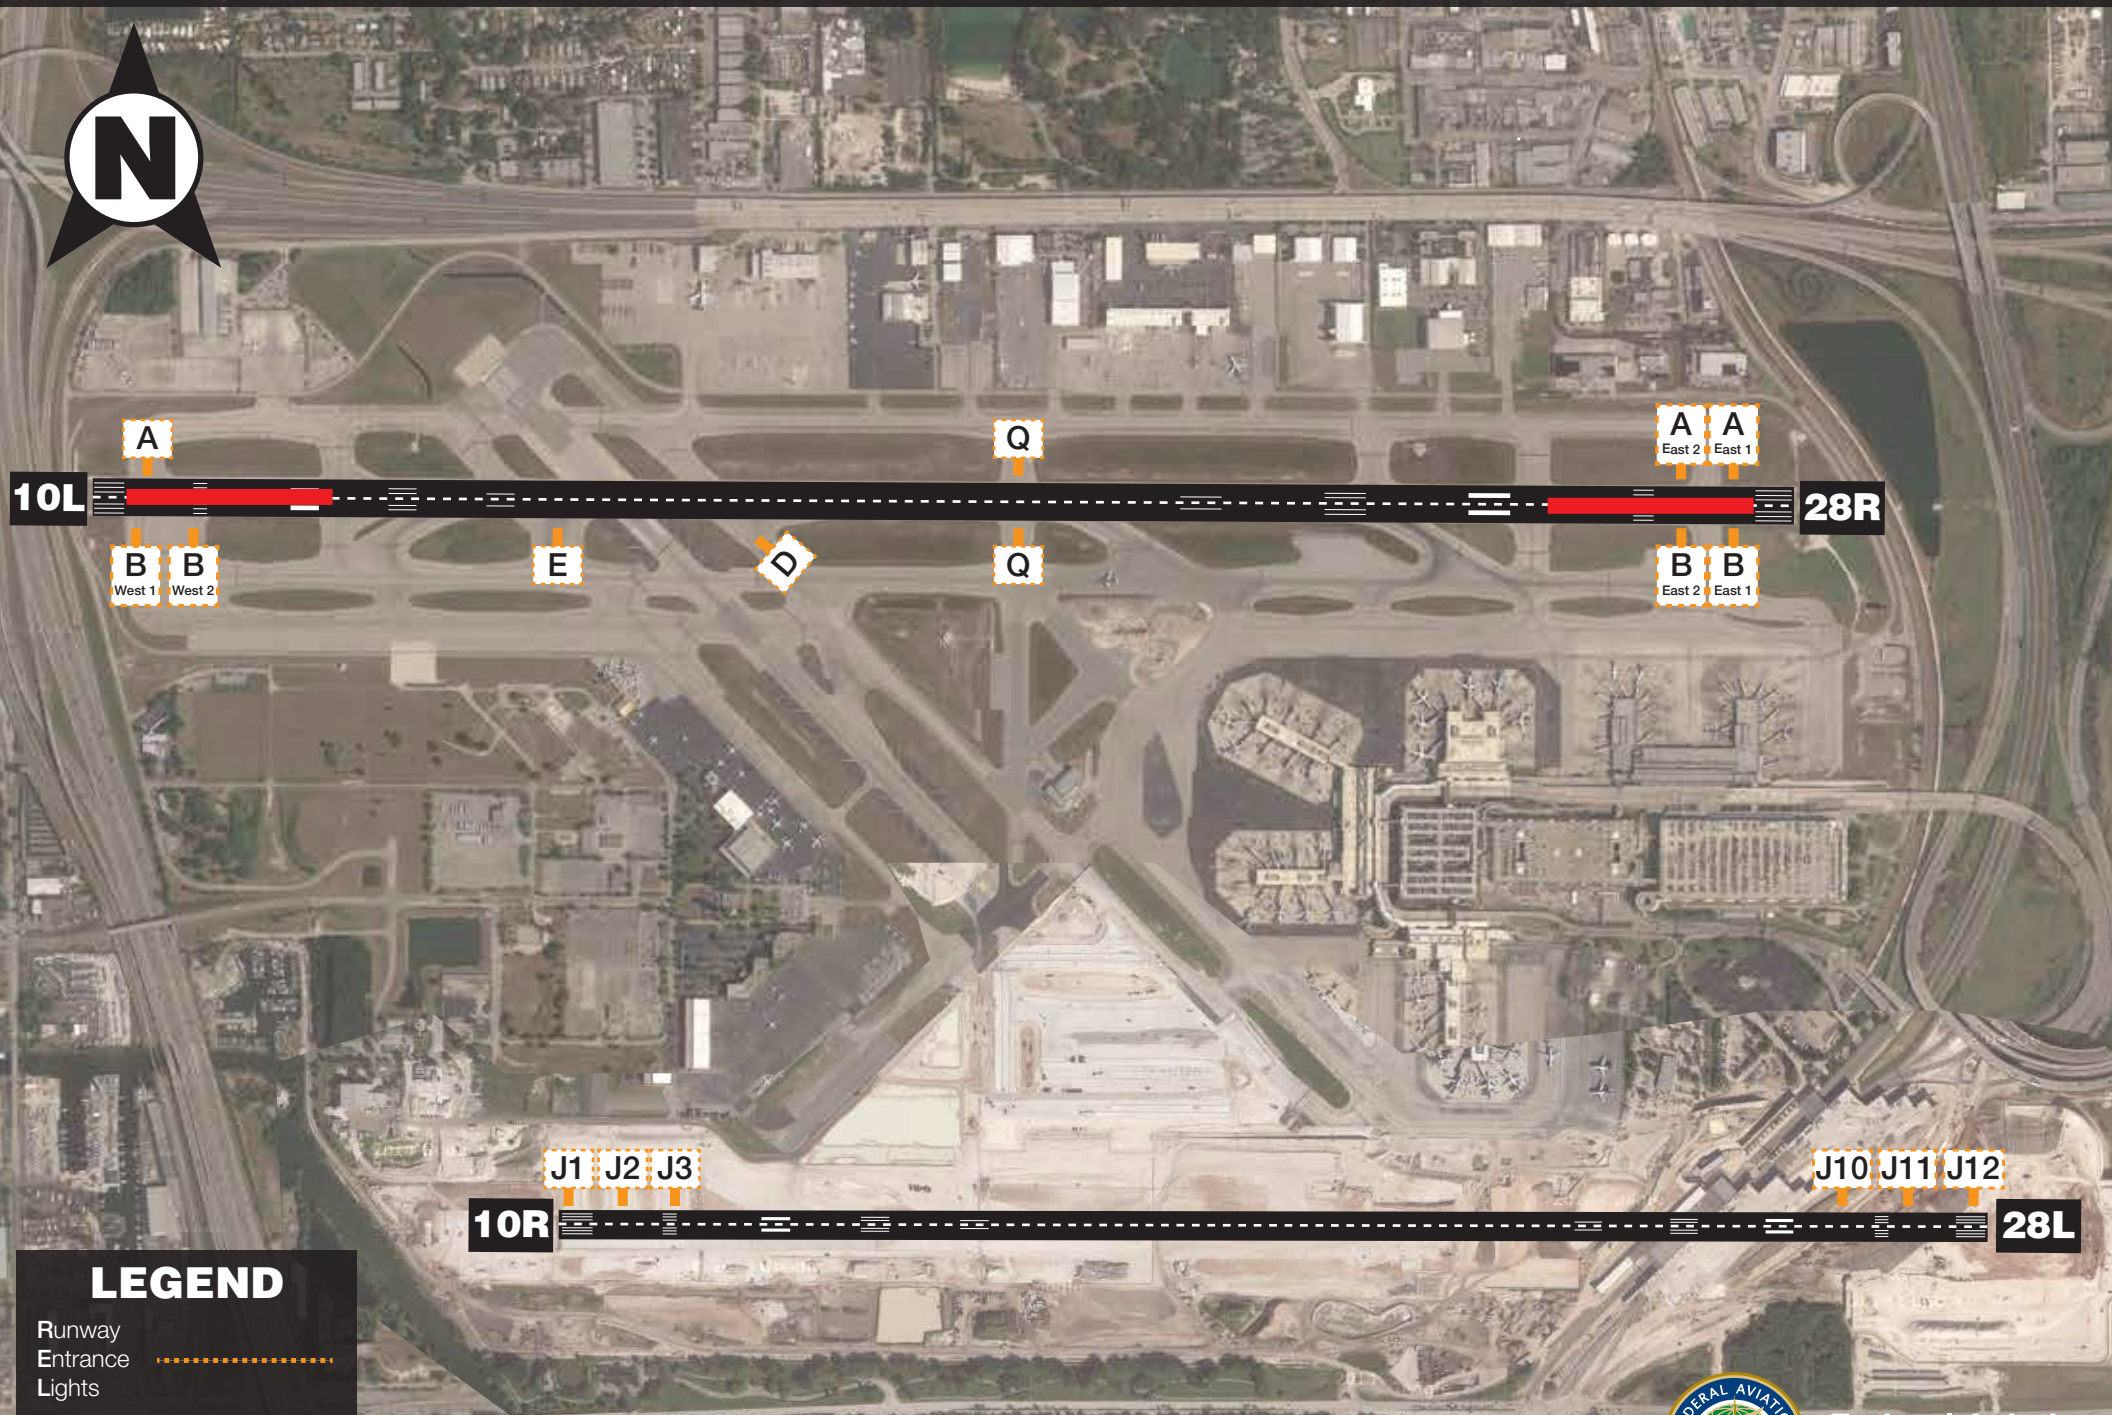

Runway Status Lights at Fort Lauderdale (FLL)

LEGEND

- Runway Entrance Lights
- Takeoff Hold Lights

Federal Aviation Administration