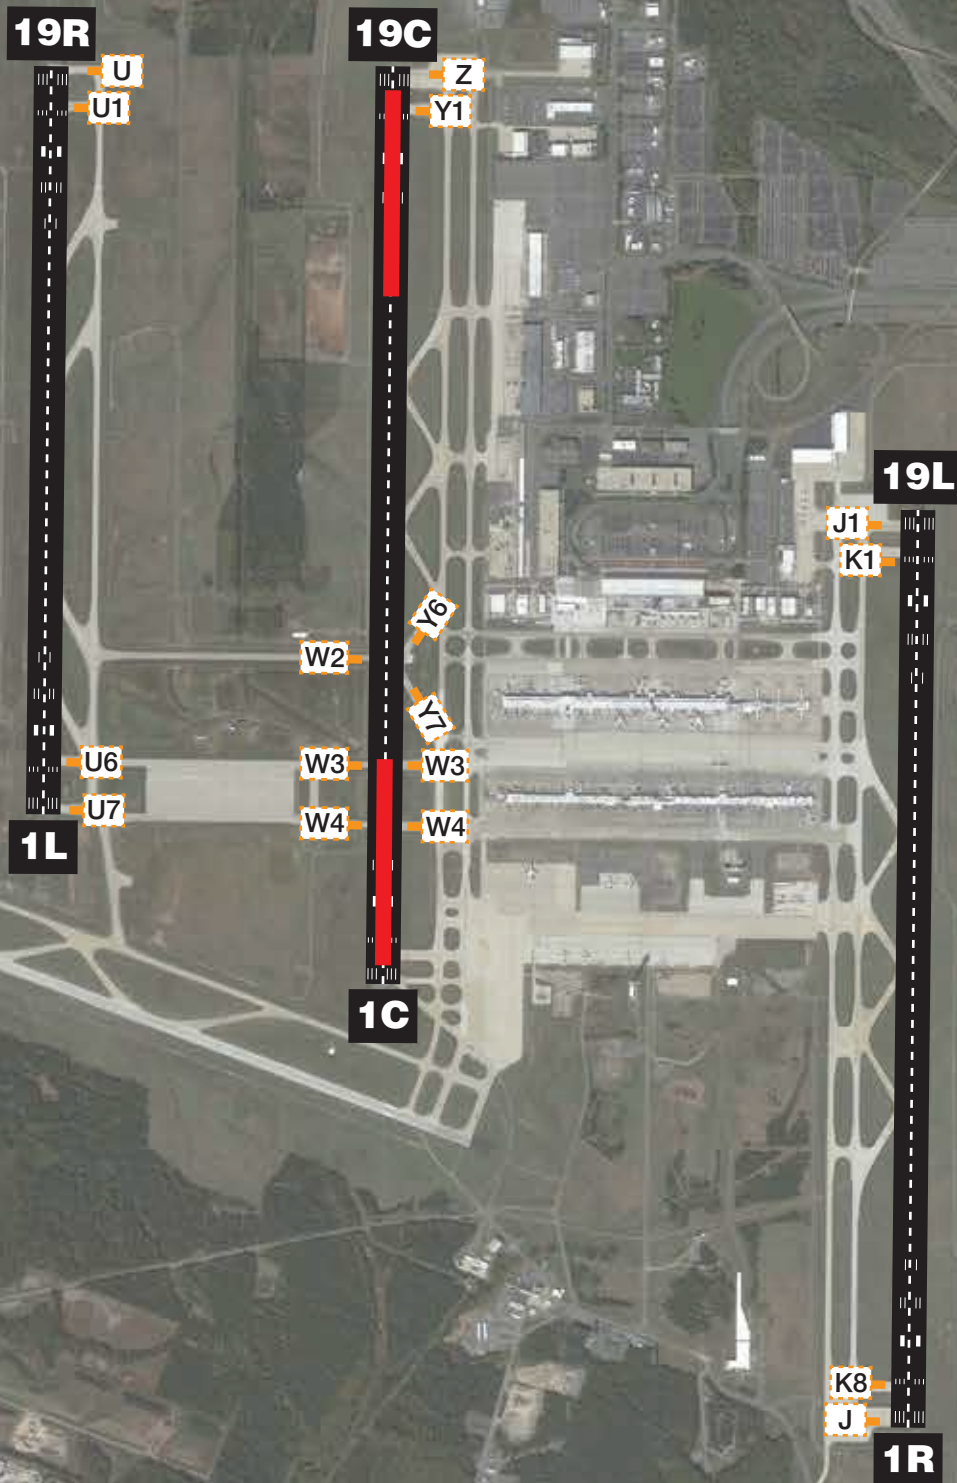

# Runway Status Lights at Dulles (IAD)

## LEGEND

- Runway Entrance Lights
- Takeoff Hold Lights

Federal Aviation Administration