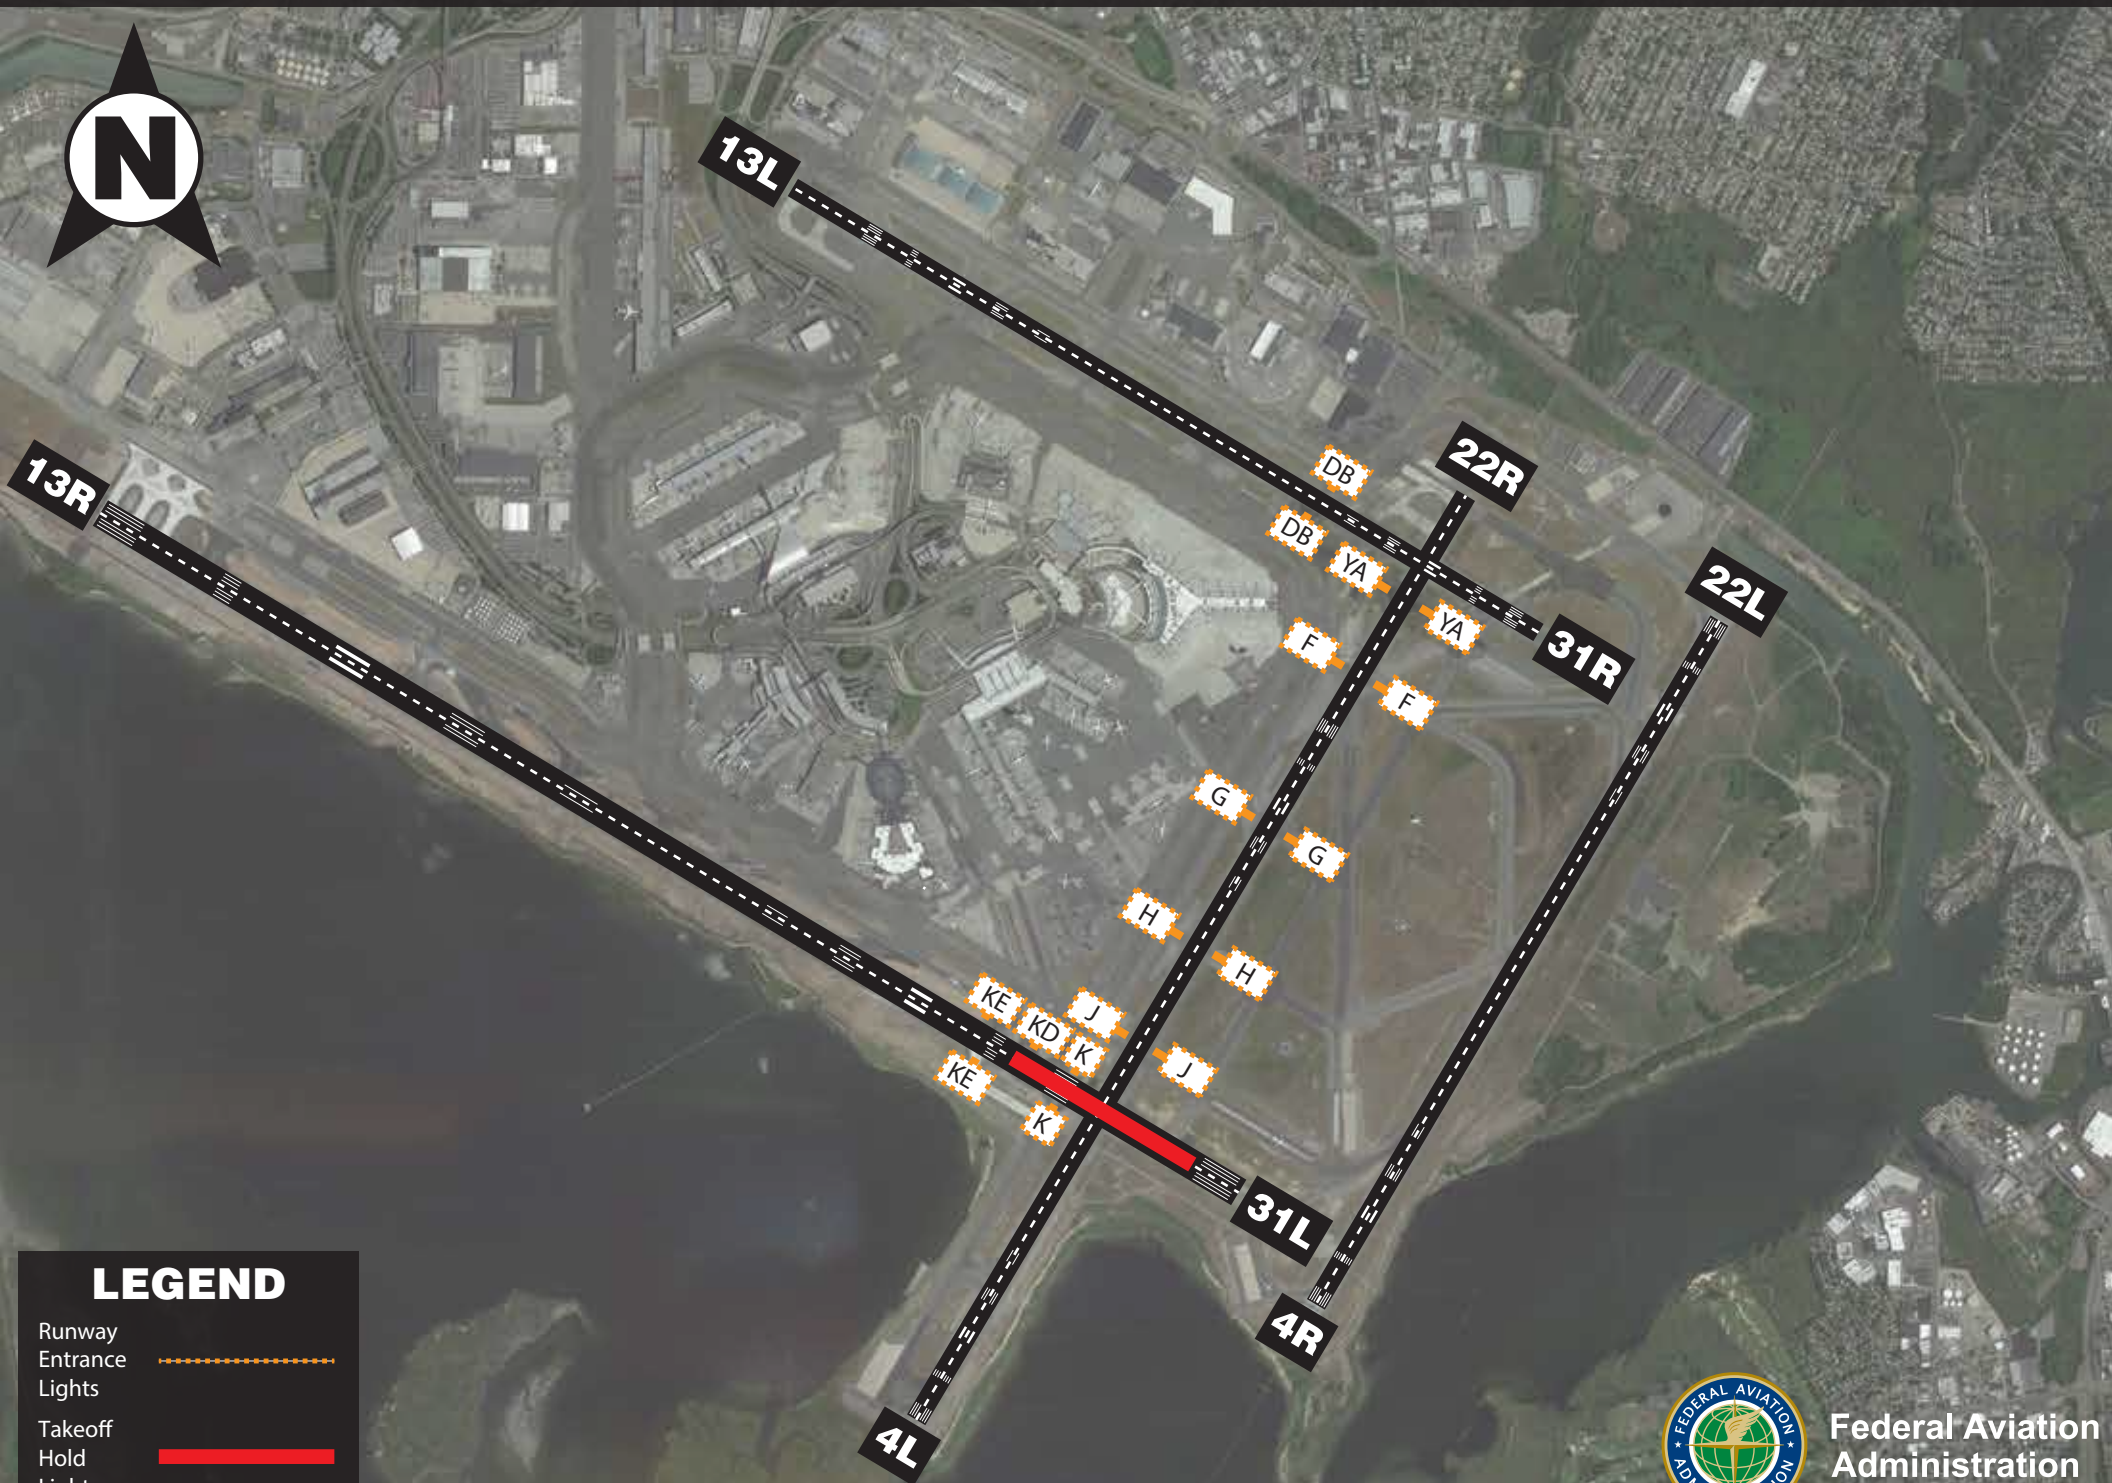

Runway Status Lights at New York (JFK)

LEGEND

- Runway
- Entrance Lights 
- Takeoff Hold Lights 

Federal Aviation Administration