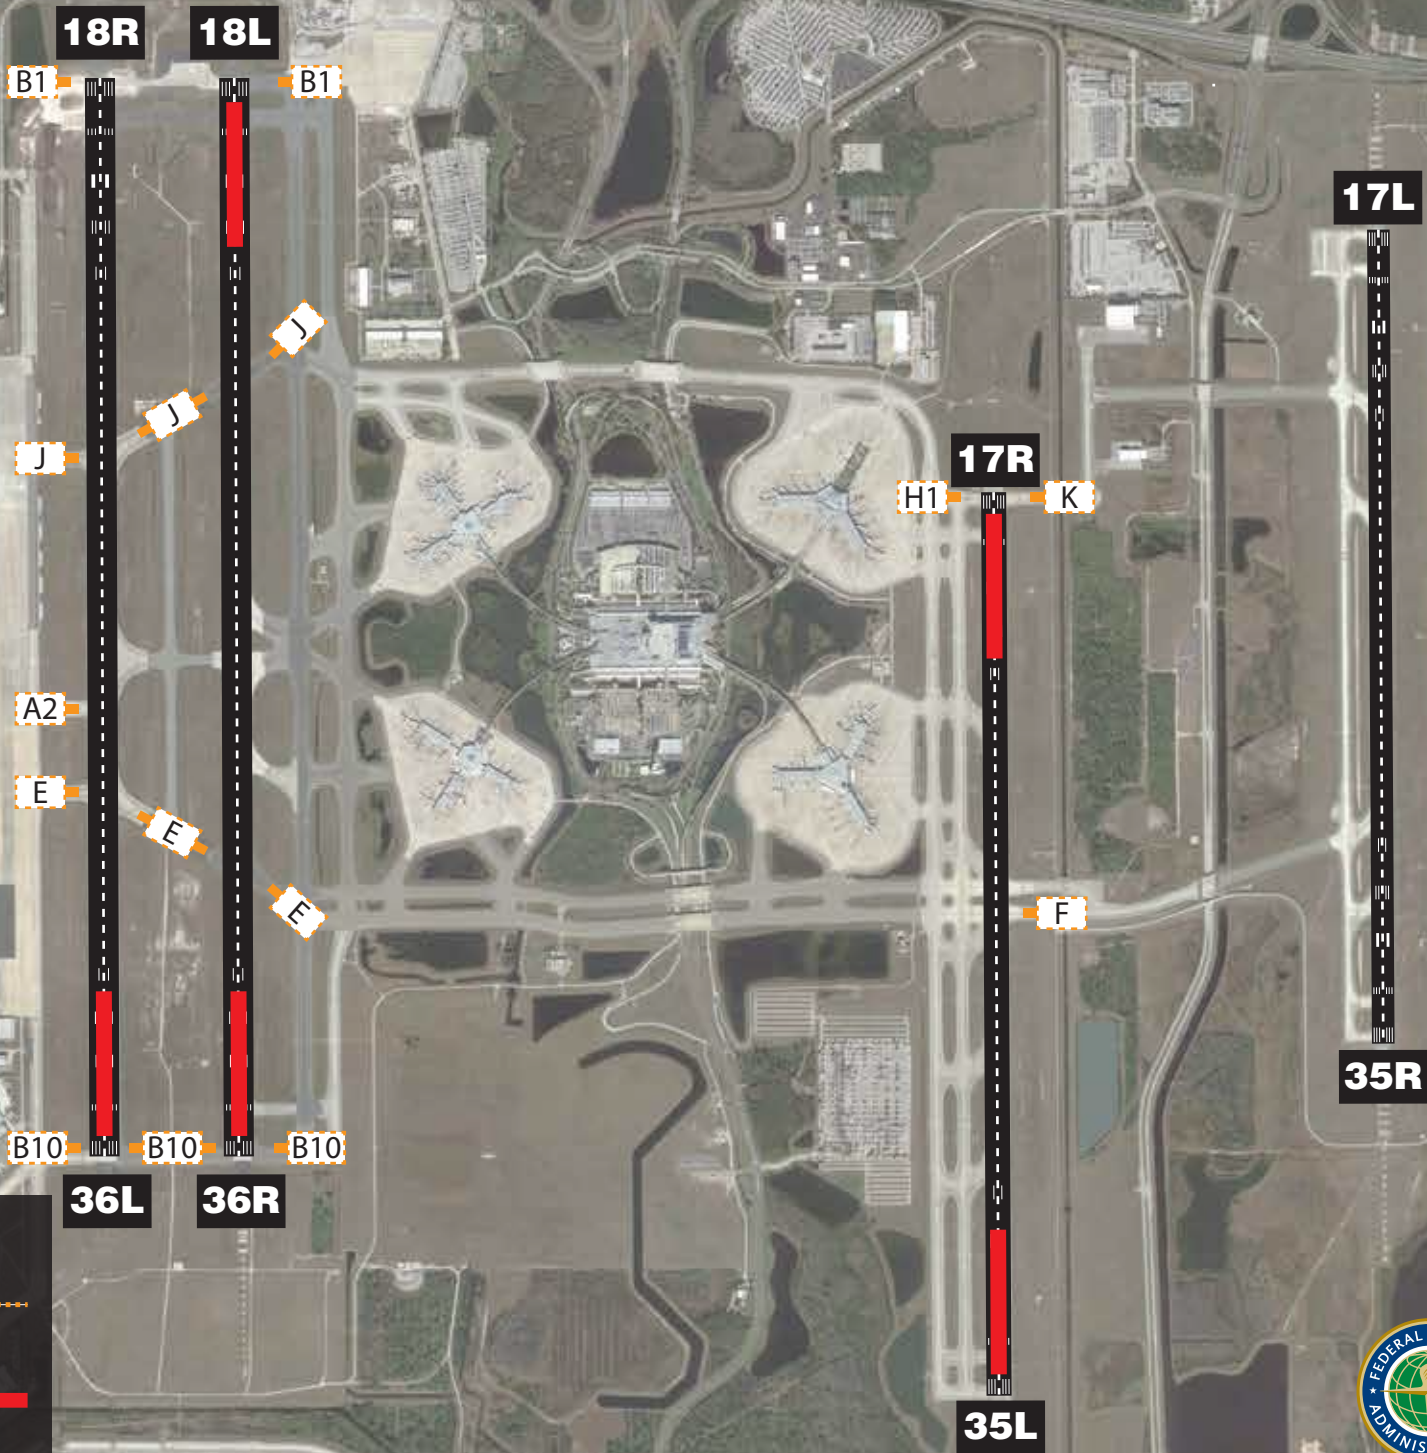

Runway Status Lights at Orlando (MCO)

LEGEND

- Runway
- Entrance 
- Lights
- Takeoff 
- Hold 
- Lights

Federal Aviation Administration