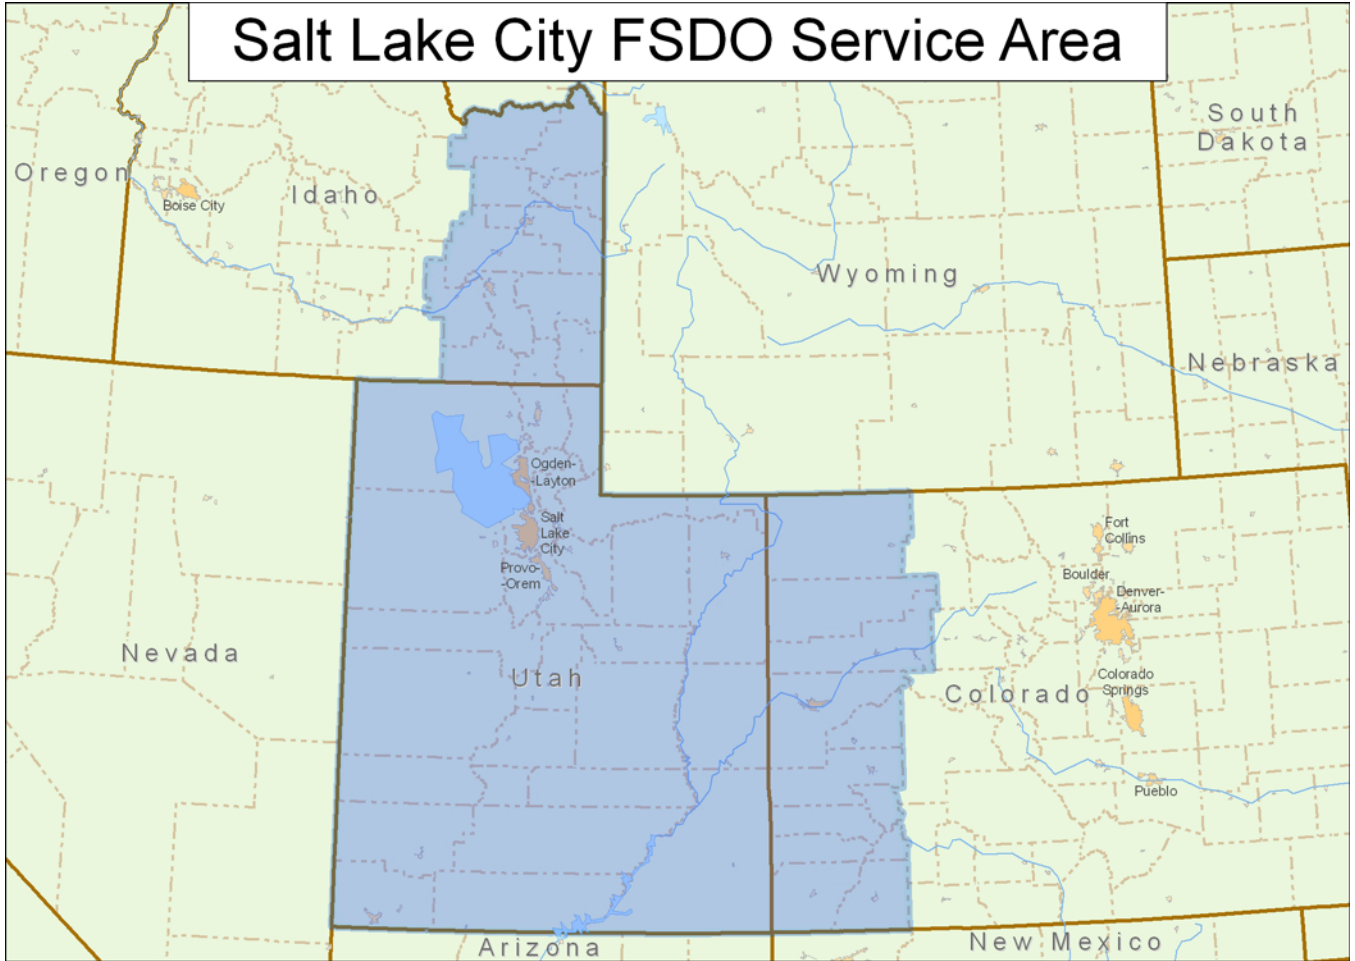

# Salt Lake City FSDO Service Area

(Note: Service Area is Blue)