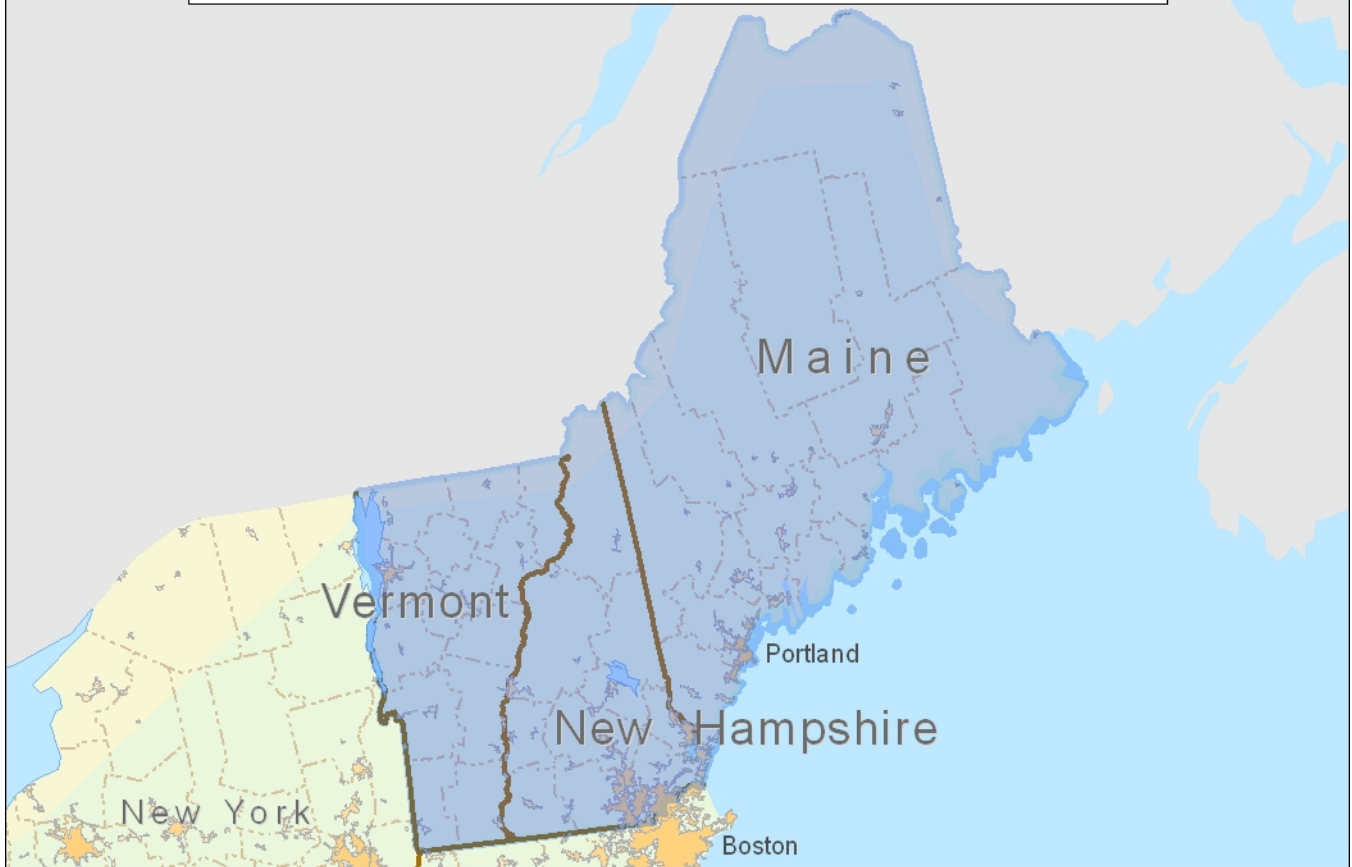

Portland FSDO Service Area

(Note: Service Area is Blue)