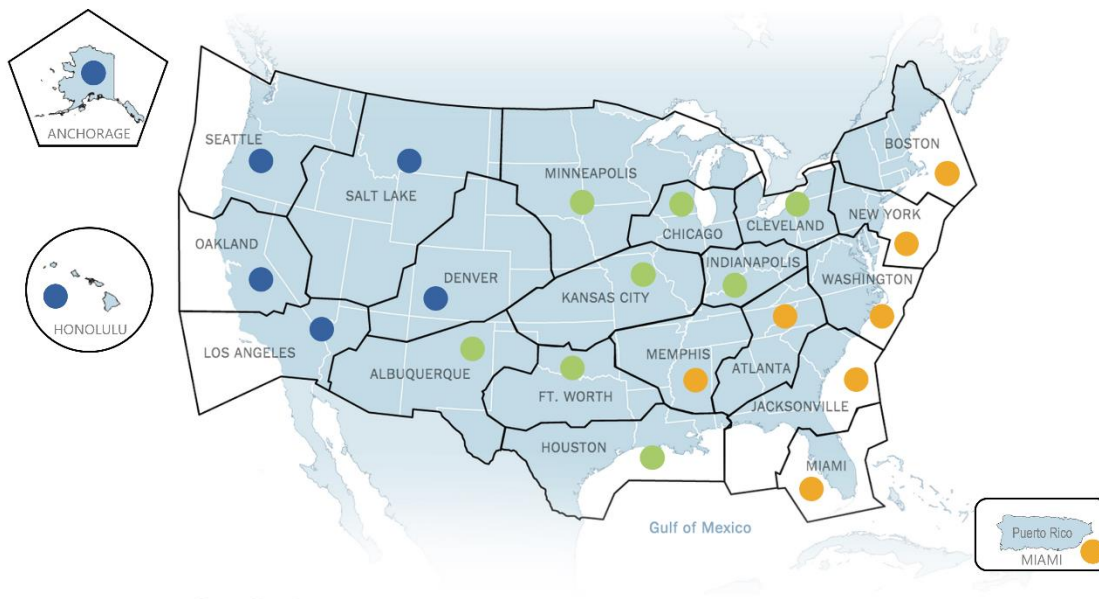

Non-federal Program
Program Implementation Managers (PIMs)

Contact List

WSA: Kasandra.Brown@faa.gov (206) 231-2959

CSA: Franklin.Hodge@faa.gov (817) 222-4247

ESA: Derek.A.Hughes@faa.gov (404) 305-7324

Eastern Service Area (ESA) – **Orange**

Central Service Area (CSA) – **Green**

Western Service Area (WSA) – **Blue**

- The following are part of the WSA even though not depicted on the map:
 - American Samoa
 - Federated States of Micronesia
 - Guam
 - Marshall Islands
 - Midway Islands
 - Northern Mariana Islands
 - Palau
 - U.S. Virgin Islands